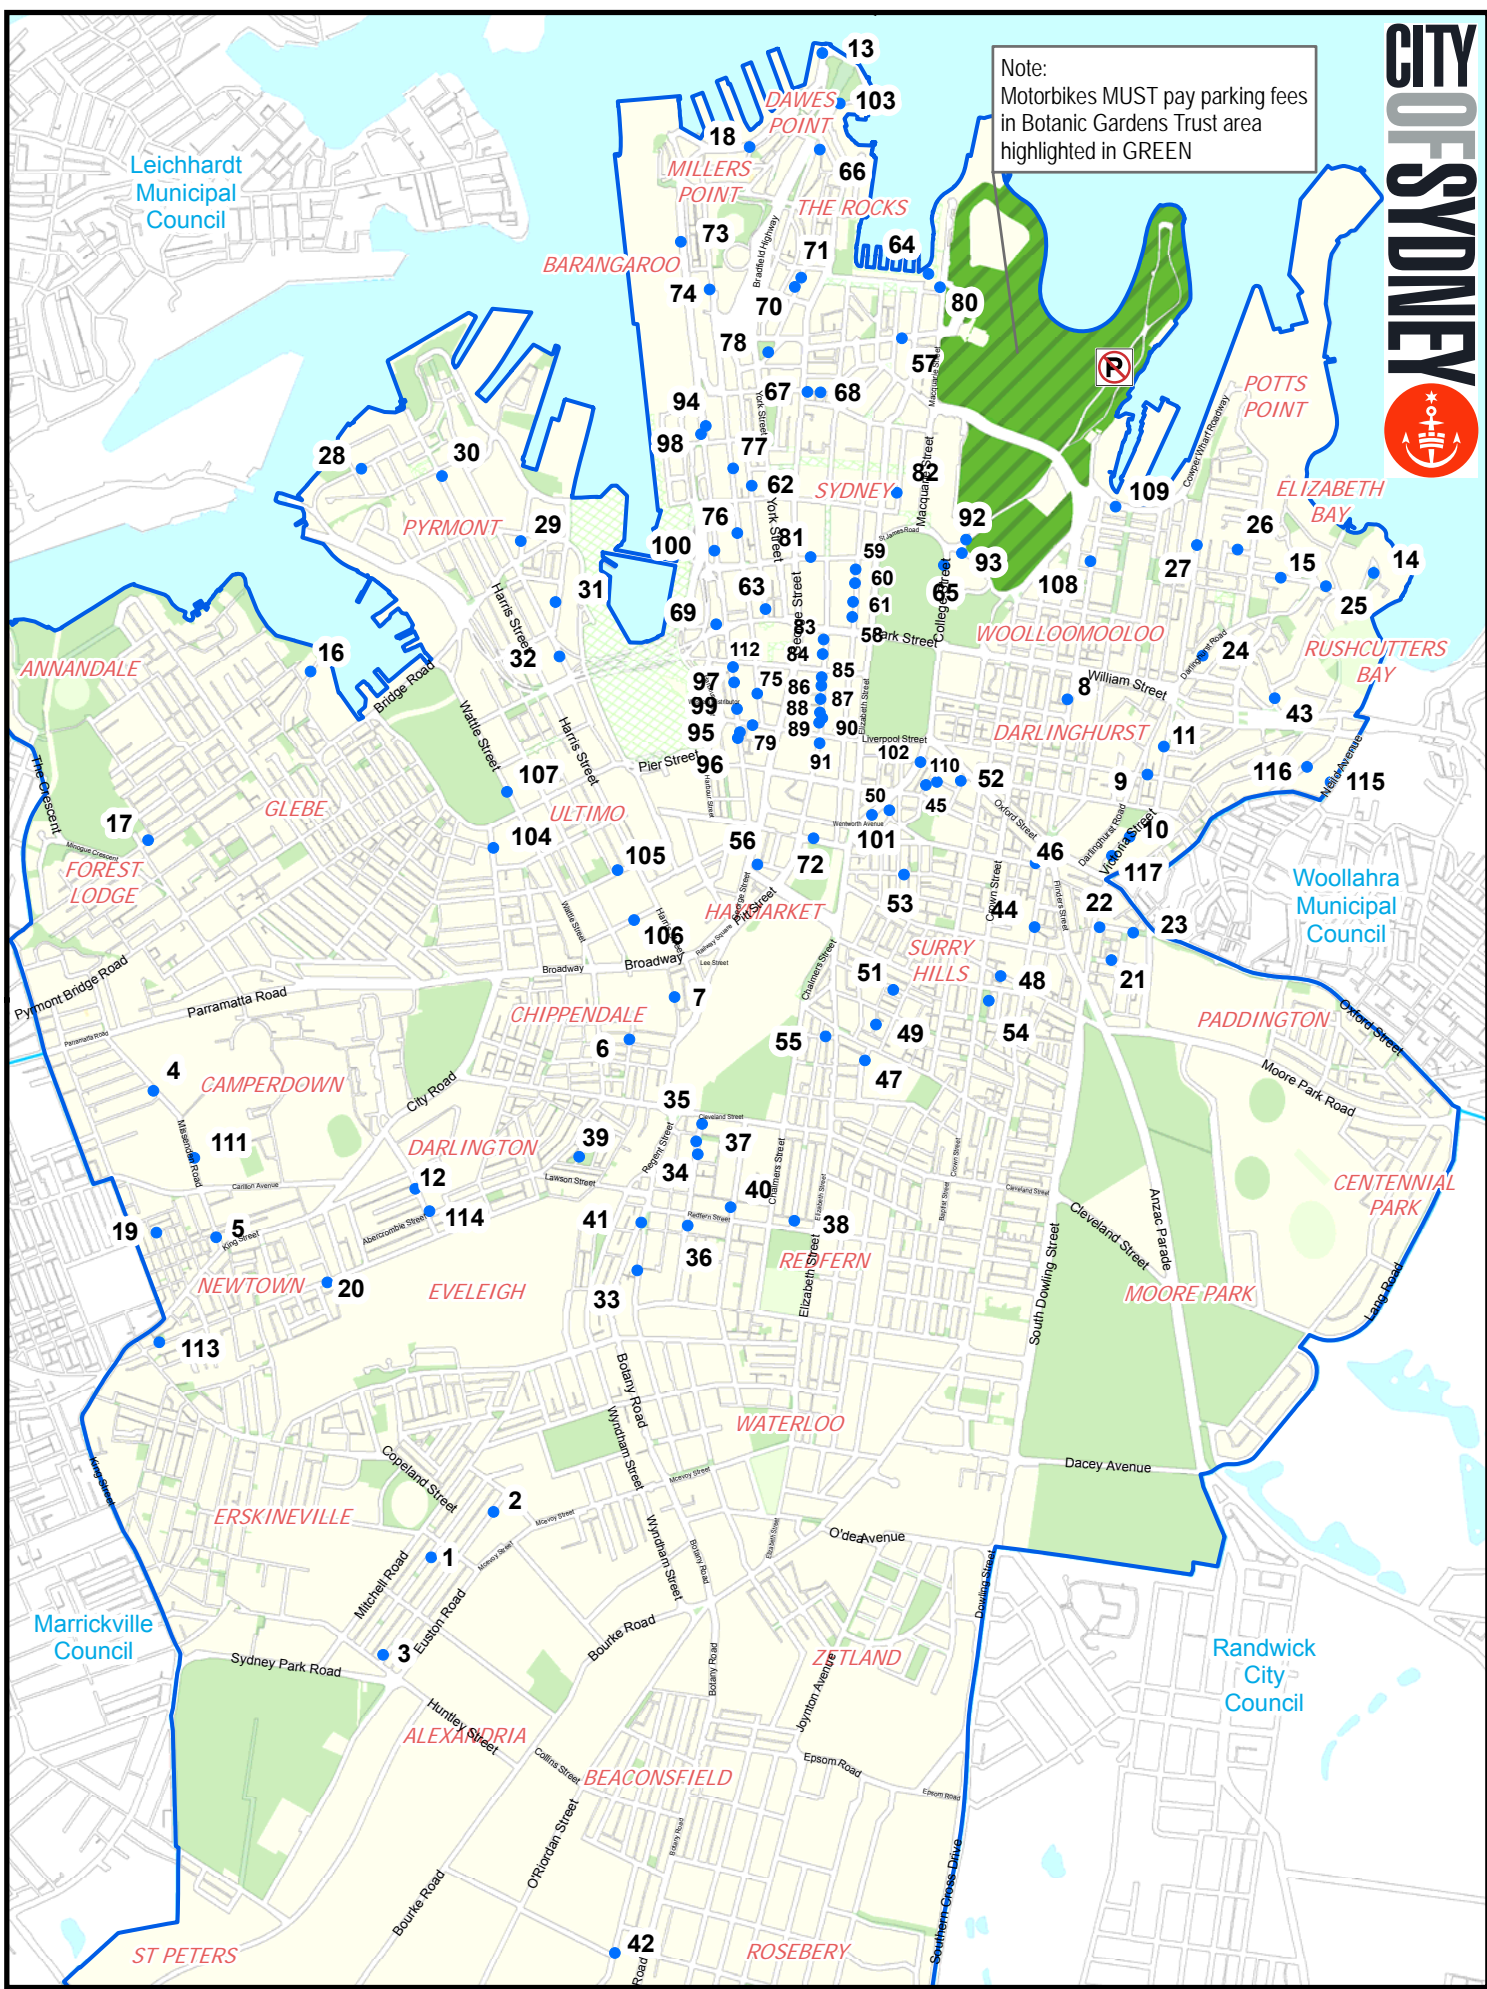

Note: Motorbikes MUST pay parking fees in Botanic Gardens Trust area highlighted in GREEN

Copyright ©2012 City of Sydney Council, All Rights Reserved
Copyright ©2012 Land and Property Information, All Rights Reserved. This map has been compiled from various sources and the publisher and/or contributors accept no responsibility for any injury, loss or damage arising from the use, error or omissions therein. While all care is taken to ensure a high degree of accuracy, users are invited to notify Council's GIS Group of any map discrepancies. No part of this map may be reproduced without written permission.

Motorbike Parking Locations

Prepared By: selliott
Printing Date: April, 2012
File: MotorbikeParkingLocations.mxd