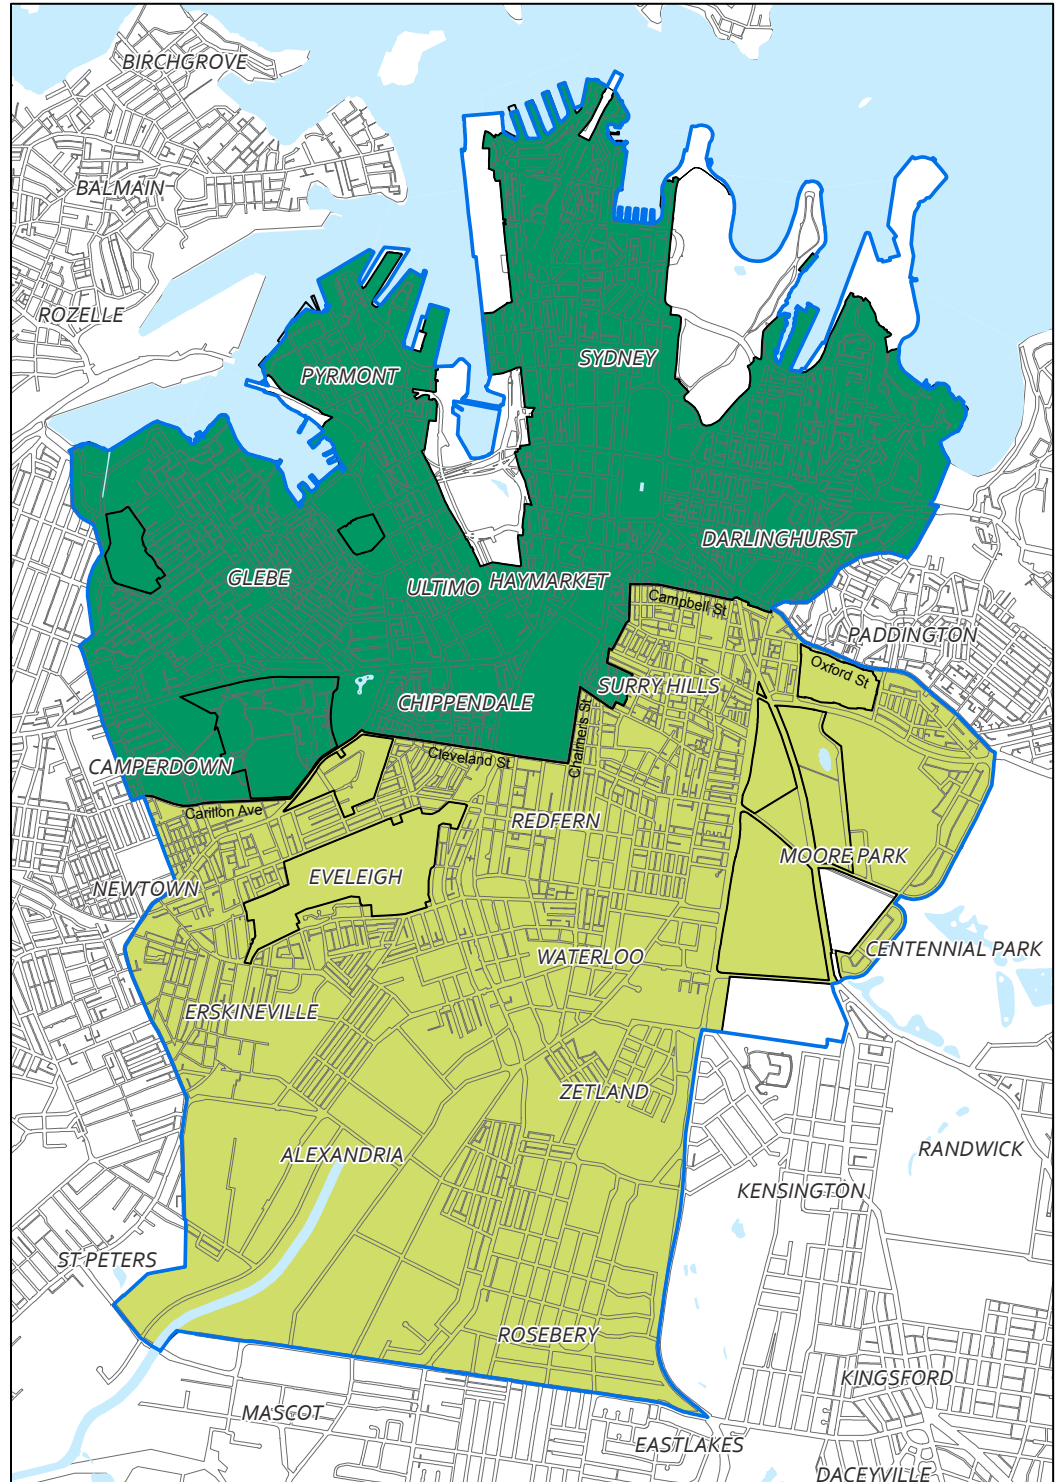

Garden Organics Collection Map

City North

- Broadway
- Camperdown
- CBD Sydney
- Chippendale
- Darling Harbour
- Darlinghurst*
- Dawes Point
- Elizabeth Bay
- Forest Lodge
- Glebe
- Haymarket
- Kings Cross
- Millers Point
- Potts Point
- Pymont
- Rushcutters Bay
- Surry Hills**
- The Rocks
- Ultimo
- Woolloomooloo

*North of Campbell St and Oxford St

**North of Campbell St

City South

- Alexandria
- Beaconsfield
- Darlinghurst*
- Centennial Park
- Darlington
- Erskineville
- Eveleigh
- Moore Park
- Newtown
- Paddington
- Redfern
- Rosebery
- St Peters
- Surry Hills**
- Waterloo
- Zetland

*South of Campbell St and Oxford St

**South of Campbell St

For questions about our services
call 9265 9333 or visit zerowaste.org.au