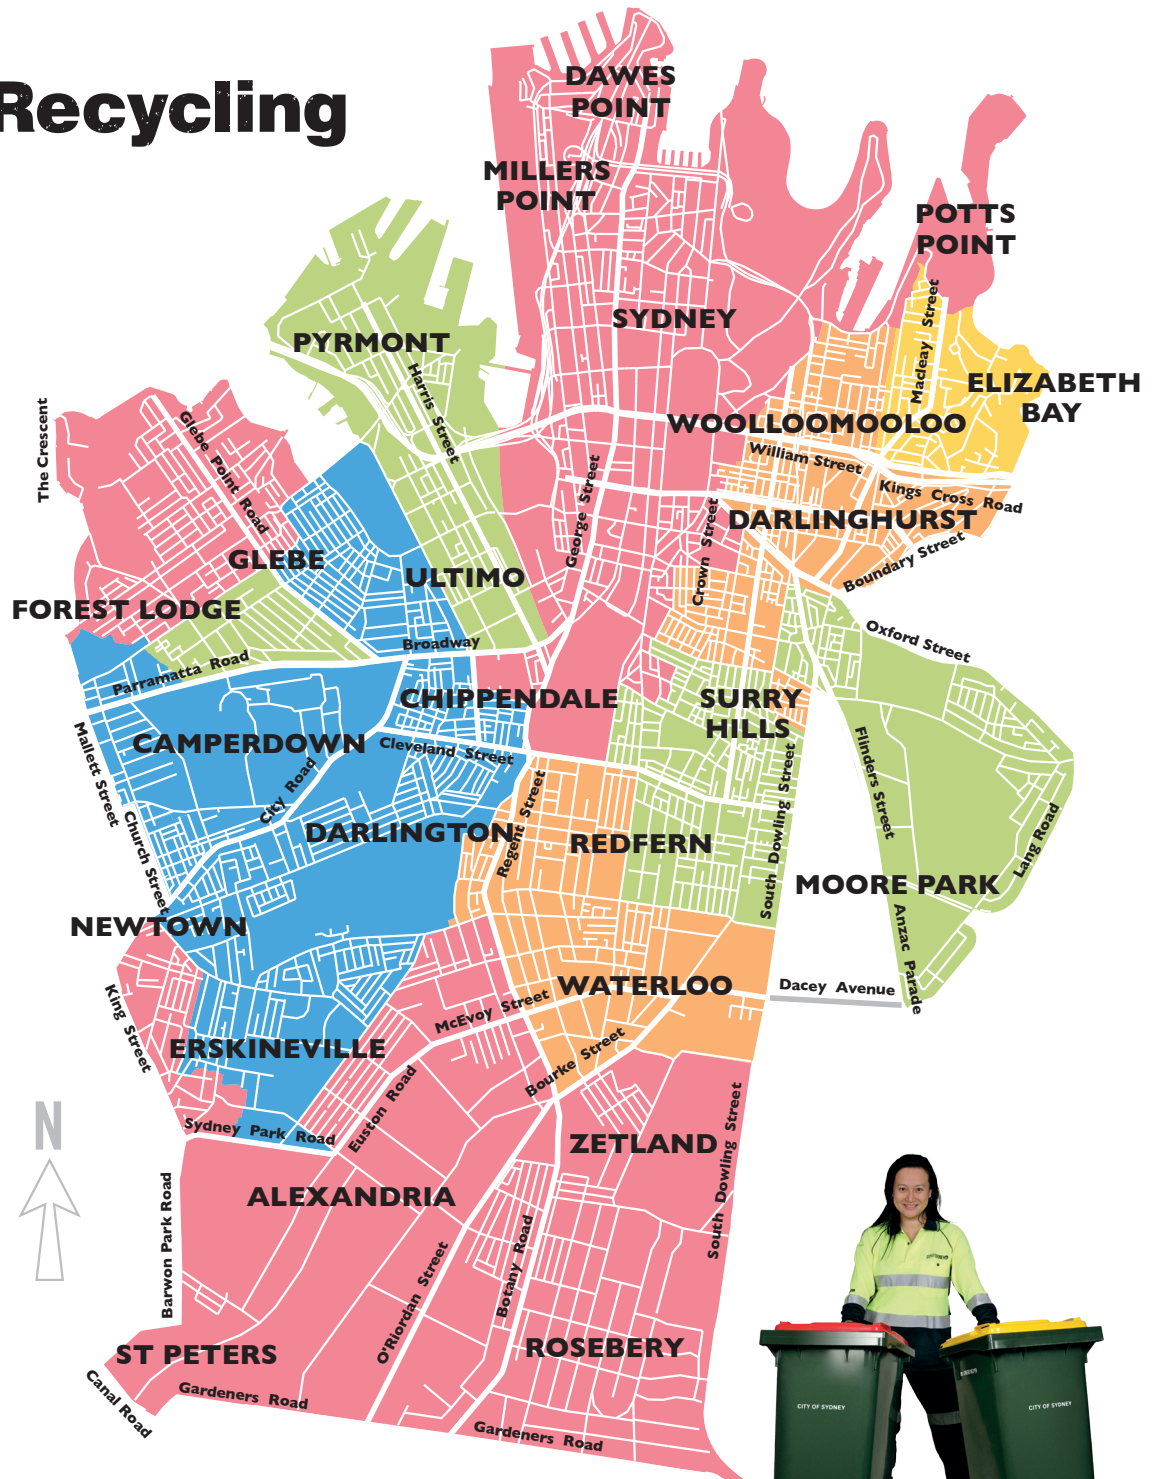

Collection days

If you live in a house, the City of Sydney collects your waste and recycling on the same day (unless advised otherwise).

On the night before your collection day, put out your red-lid and yellow-lid wheelie bins and remember to retrieve them as soon as possible after collection.

If you are unsure about your collection day, please contact us.

Waste & Recycling

Monday
Tuesday
Wednesday
Thursday
Friday

Call 9265 9333
Visit www.cityofsydney.nsw.gov.au/waste