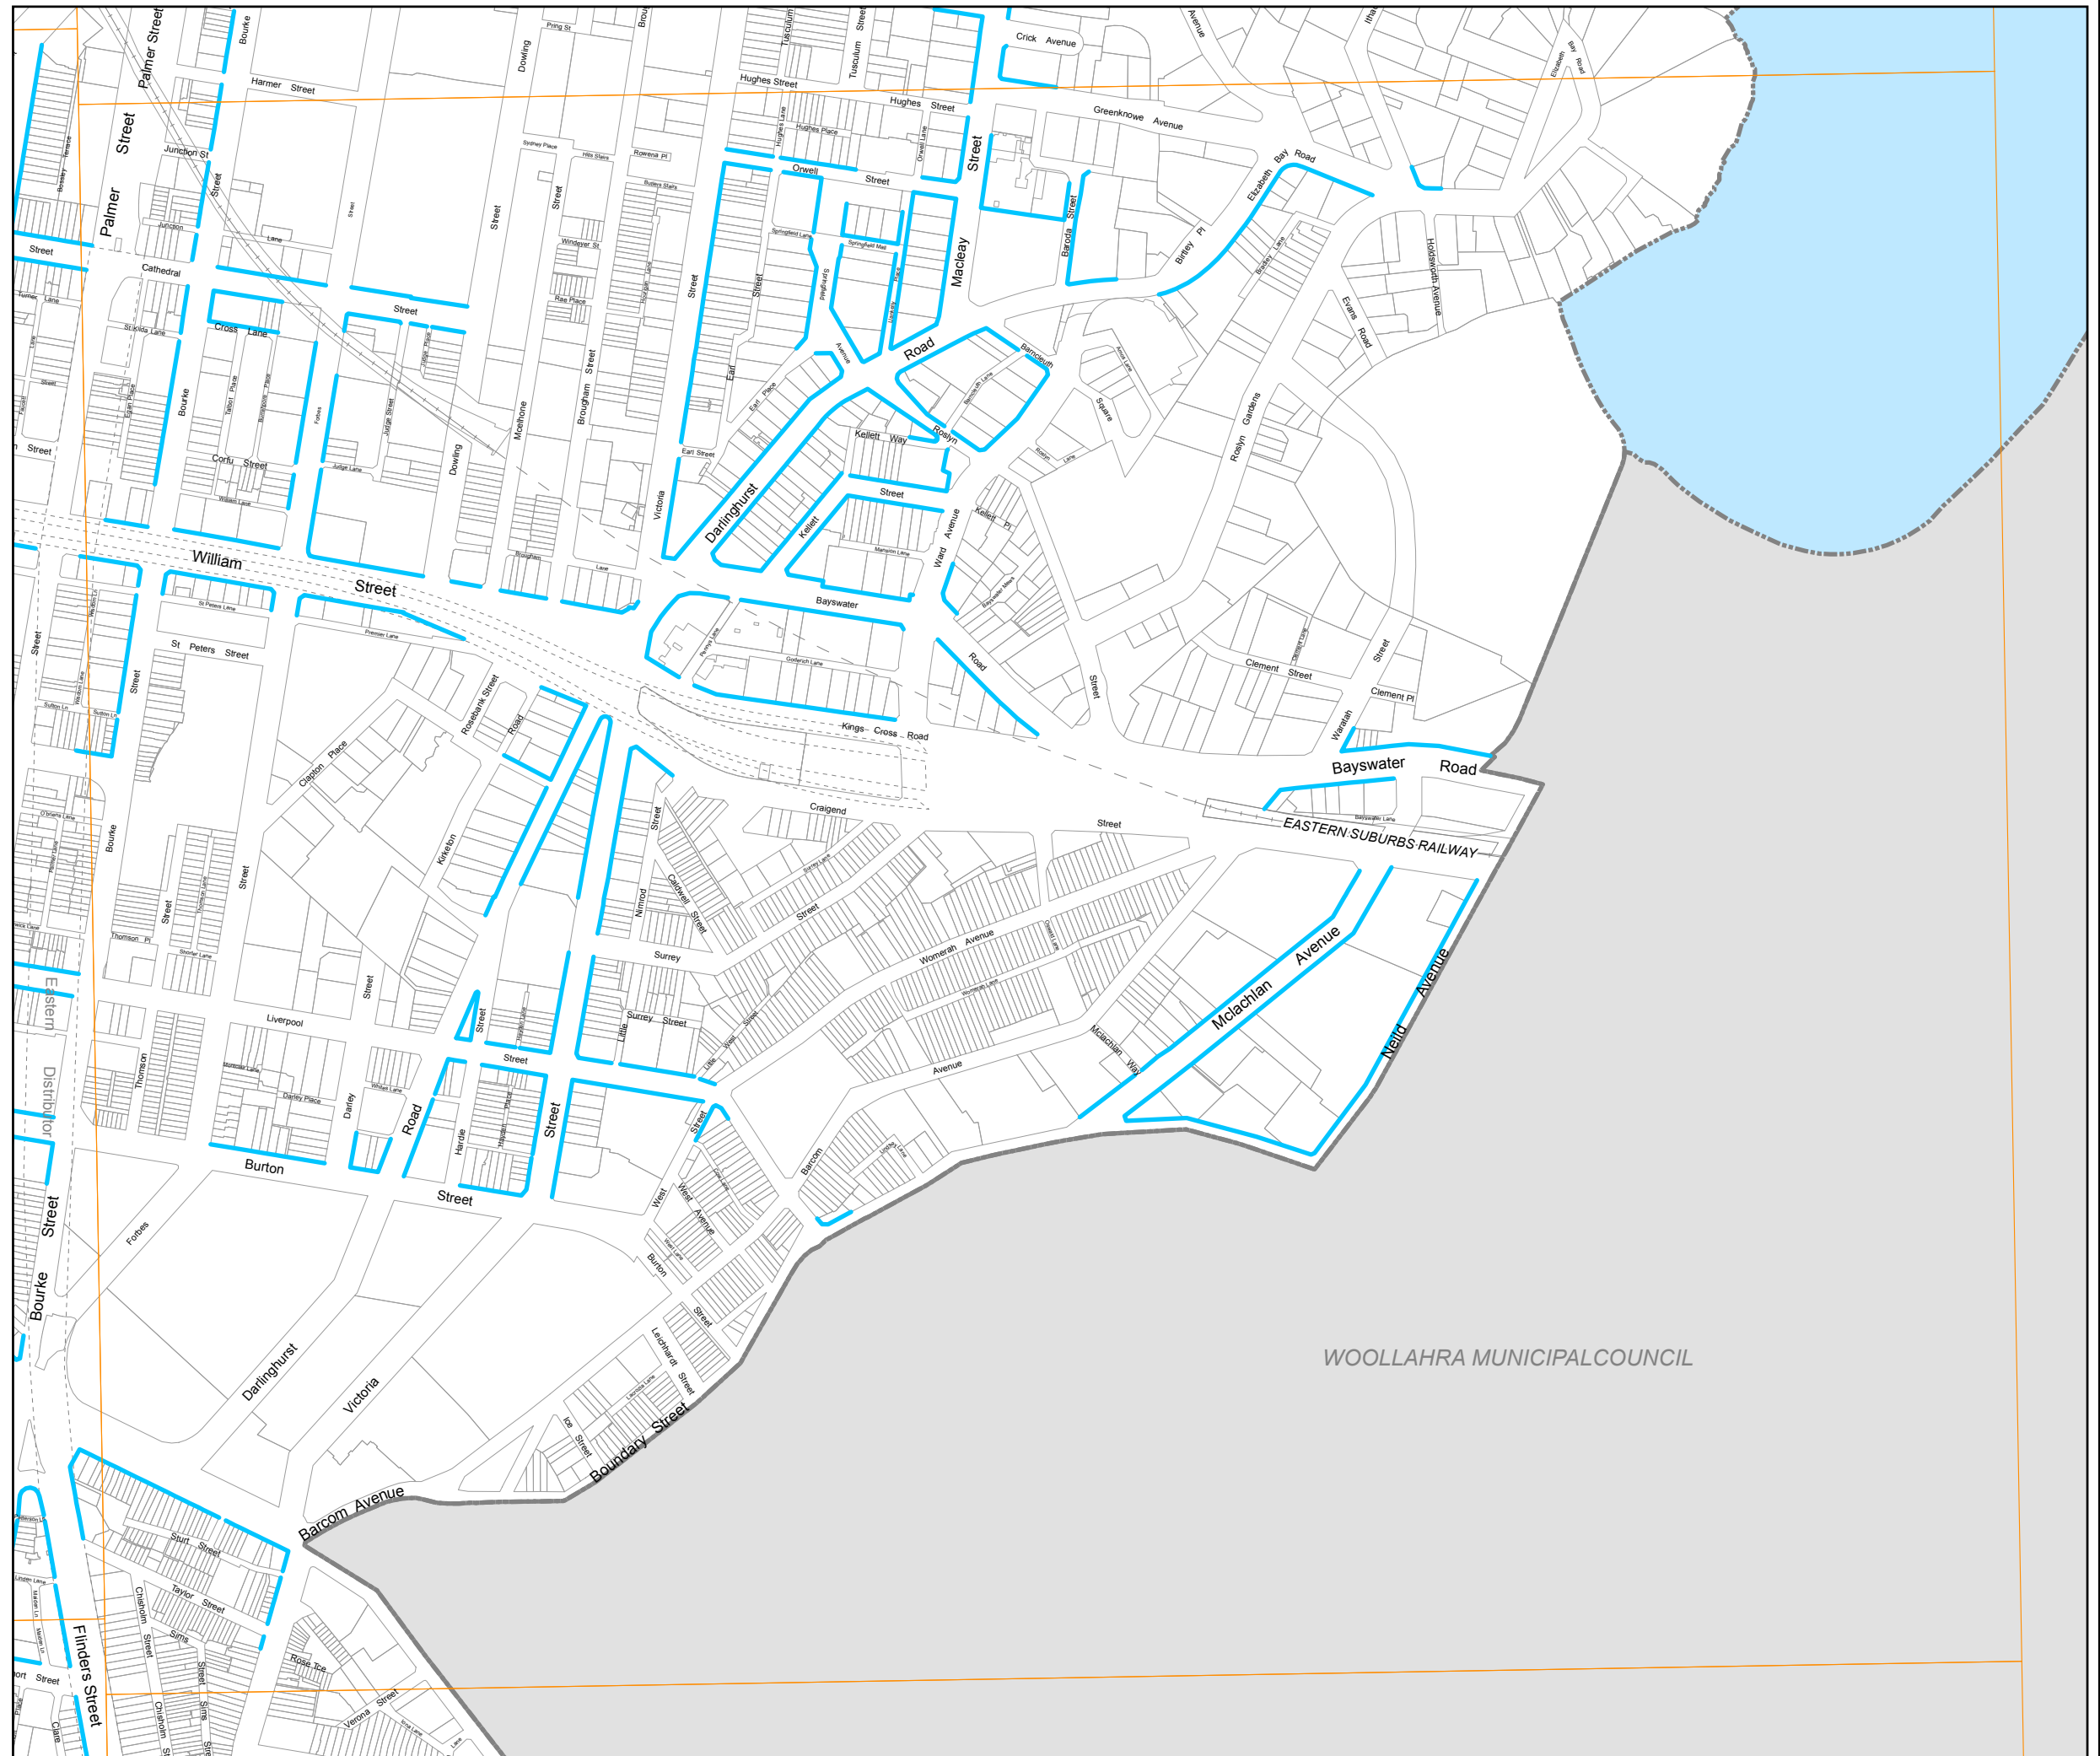

Active frontages map Sheet 022

Legend

-  Active frontages
-  Proposed lane
-  Proposed streets
-  Land excluded from this DCP

WOOLLAHRA MUNICIPAL COUNCIL