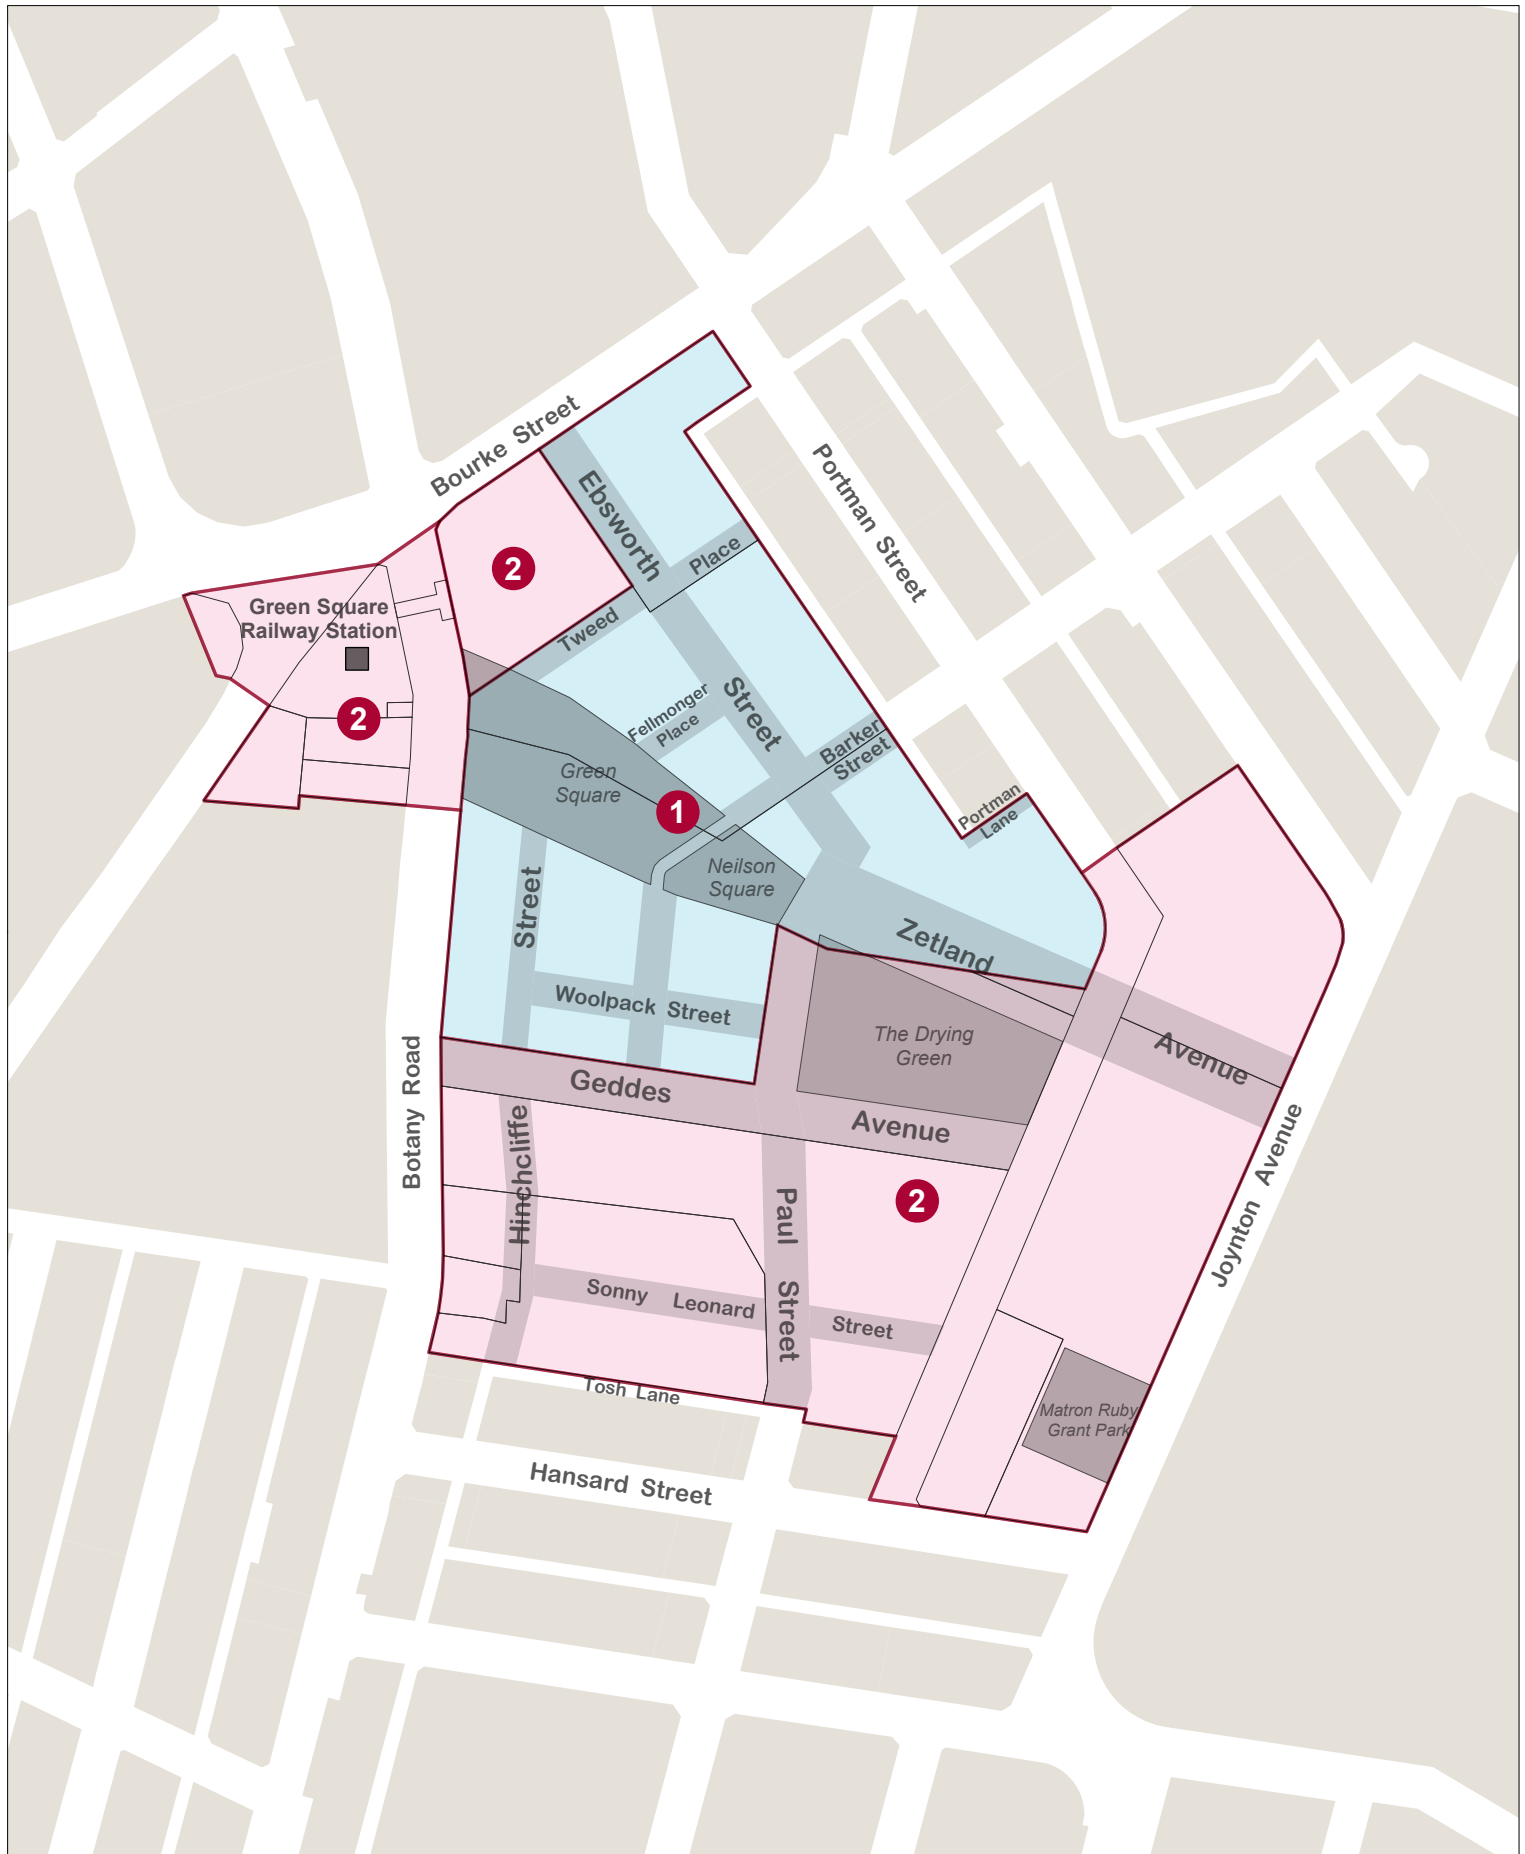

GREEN SQUARE TOWN CENTRE PLANNING CONTROLS

1 Sydney Local Environmental Plan (Green Square Town Centre) 2013

2 Sydney Local Environmental Plan (Green Square Town Centre - Stage 2) 2013