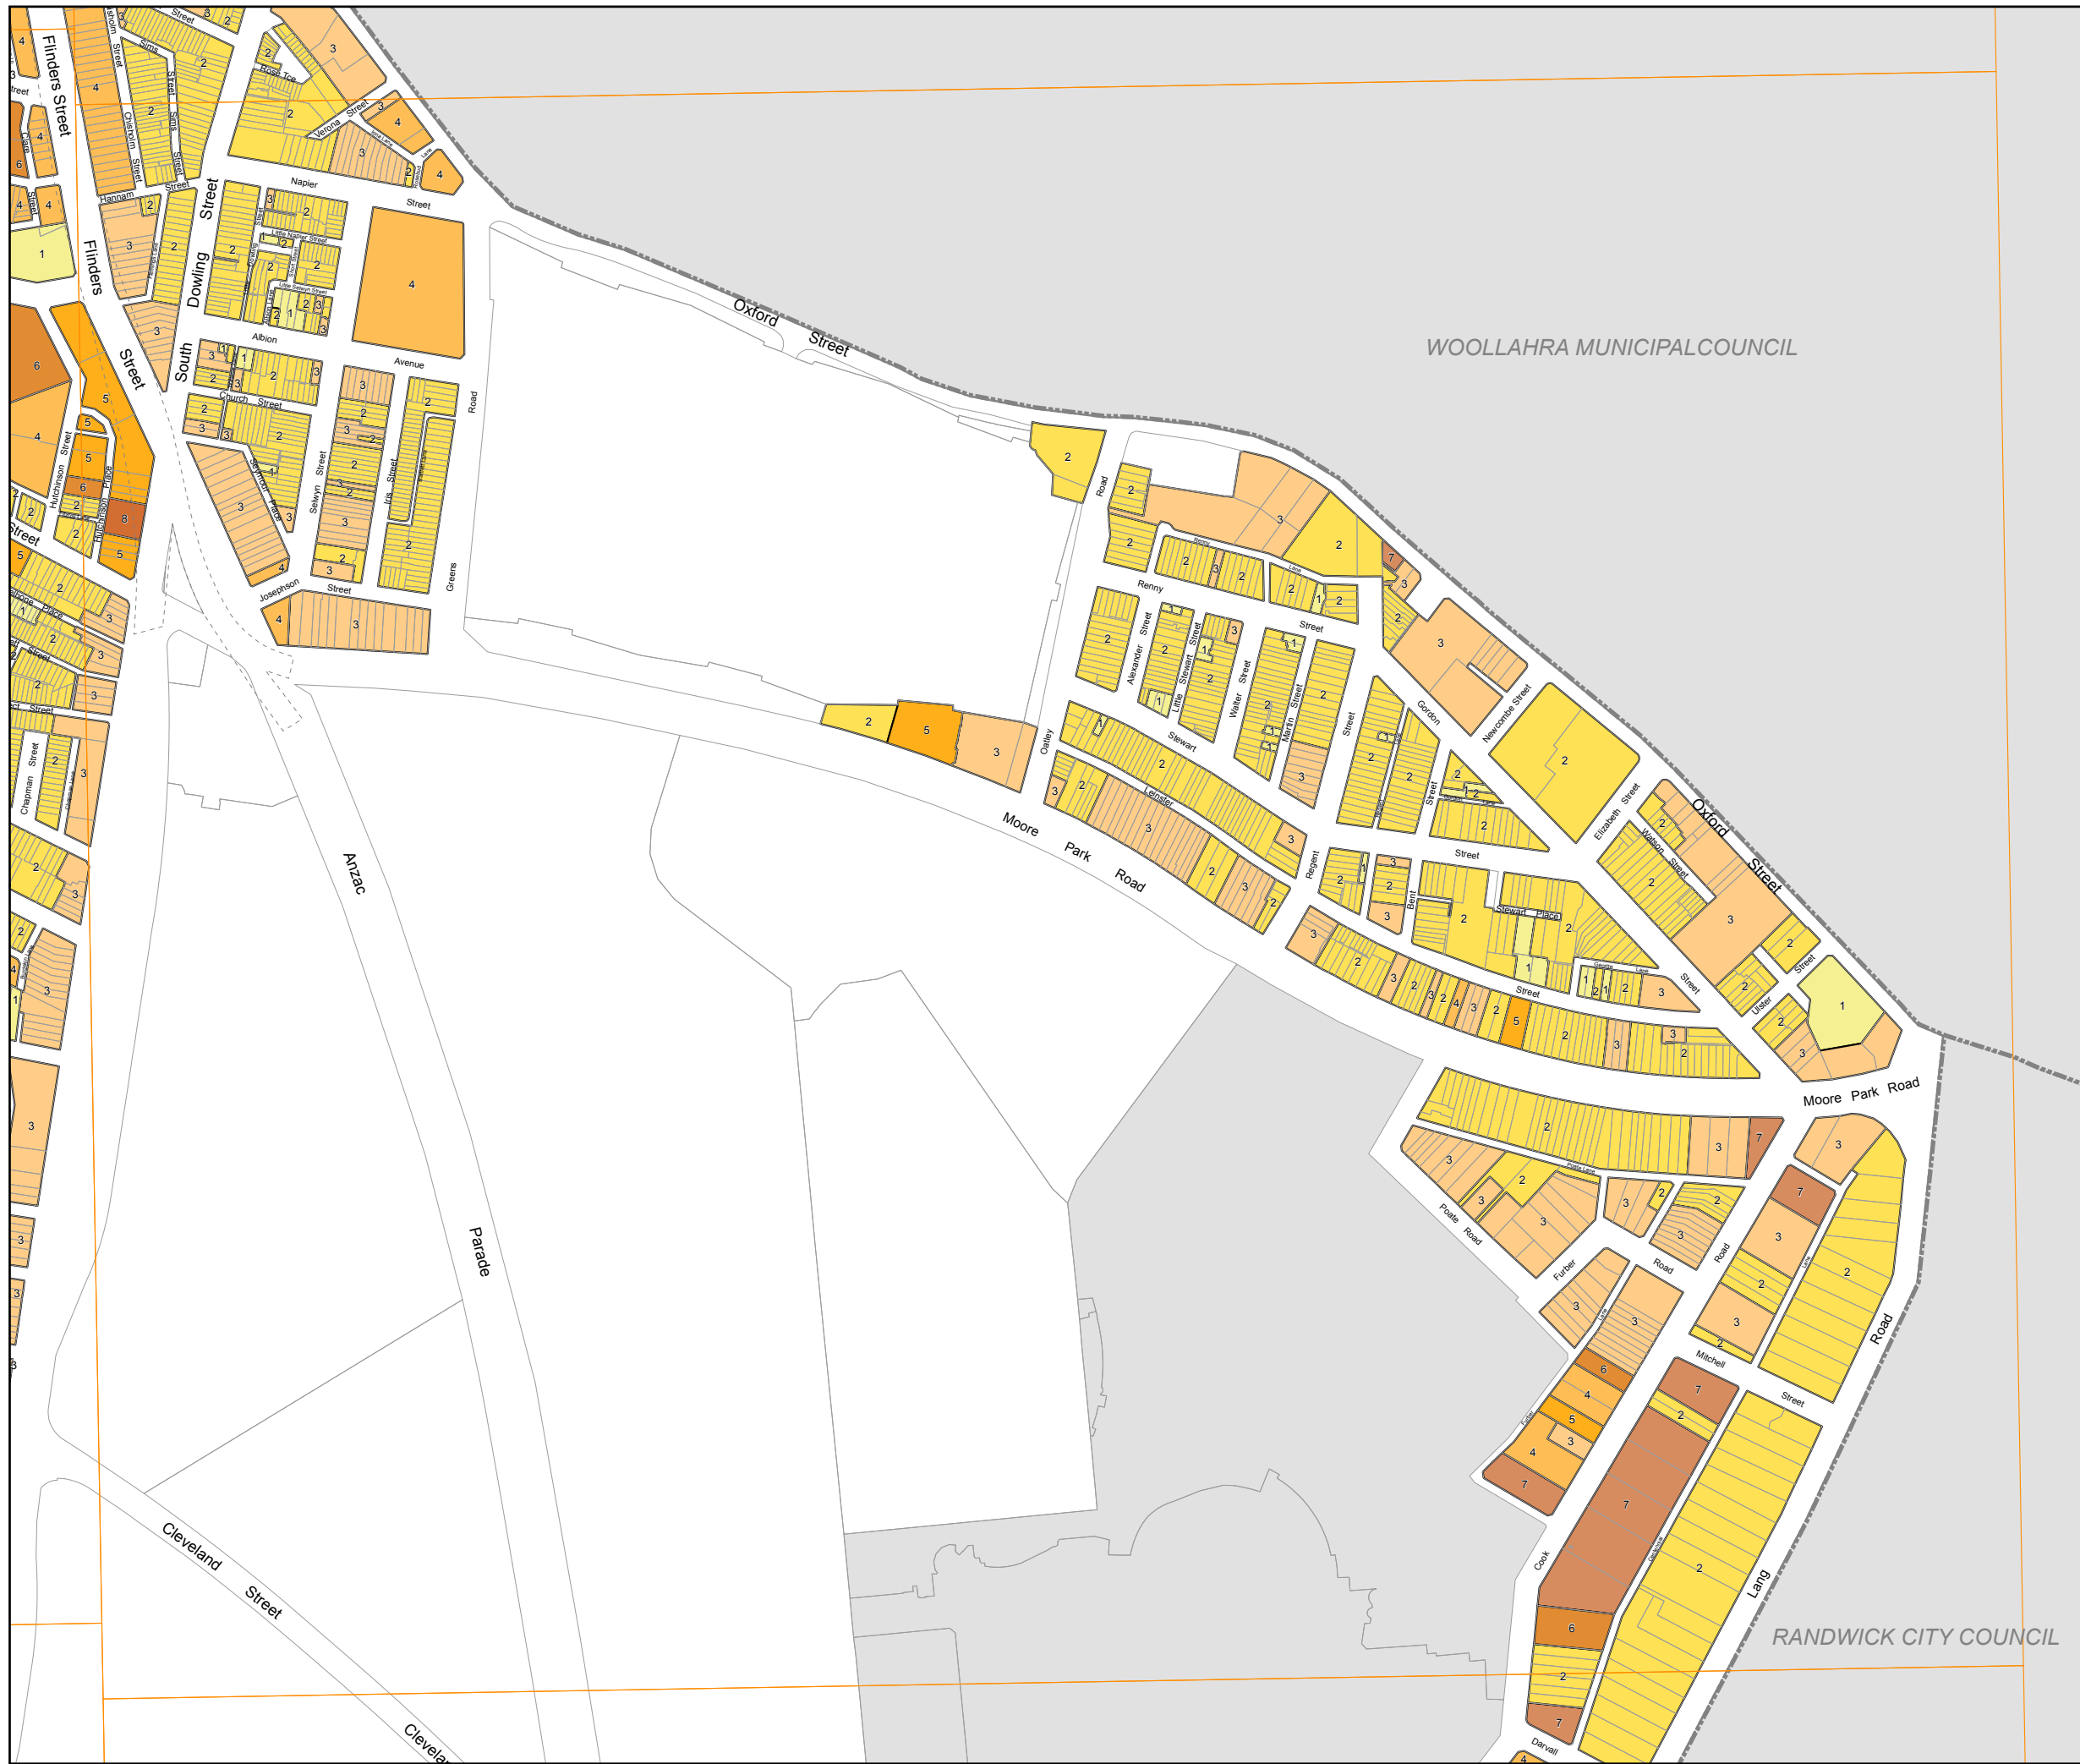

Height in storeys map Sheet 023

Legend

- 1 Storey
- 2 Storeys
- 3 Storeys
- 4 Storeys
- 5 Storeys
- 6 Storeys
- 7 Storeys
- 8 Storeys
- 9 Storeys
- 10 Storeys
- 11 Storeys
- 12 Storeys
- 13 Storeys
- 14 Storeys
- 15 Storeys
- >15 Storeys
- Land excluded from this DCP

WOOLLAHRA MUNICIPAL COUNCIL

RANDWICK CITY COUNCIL