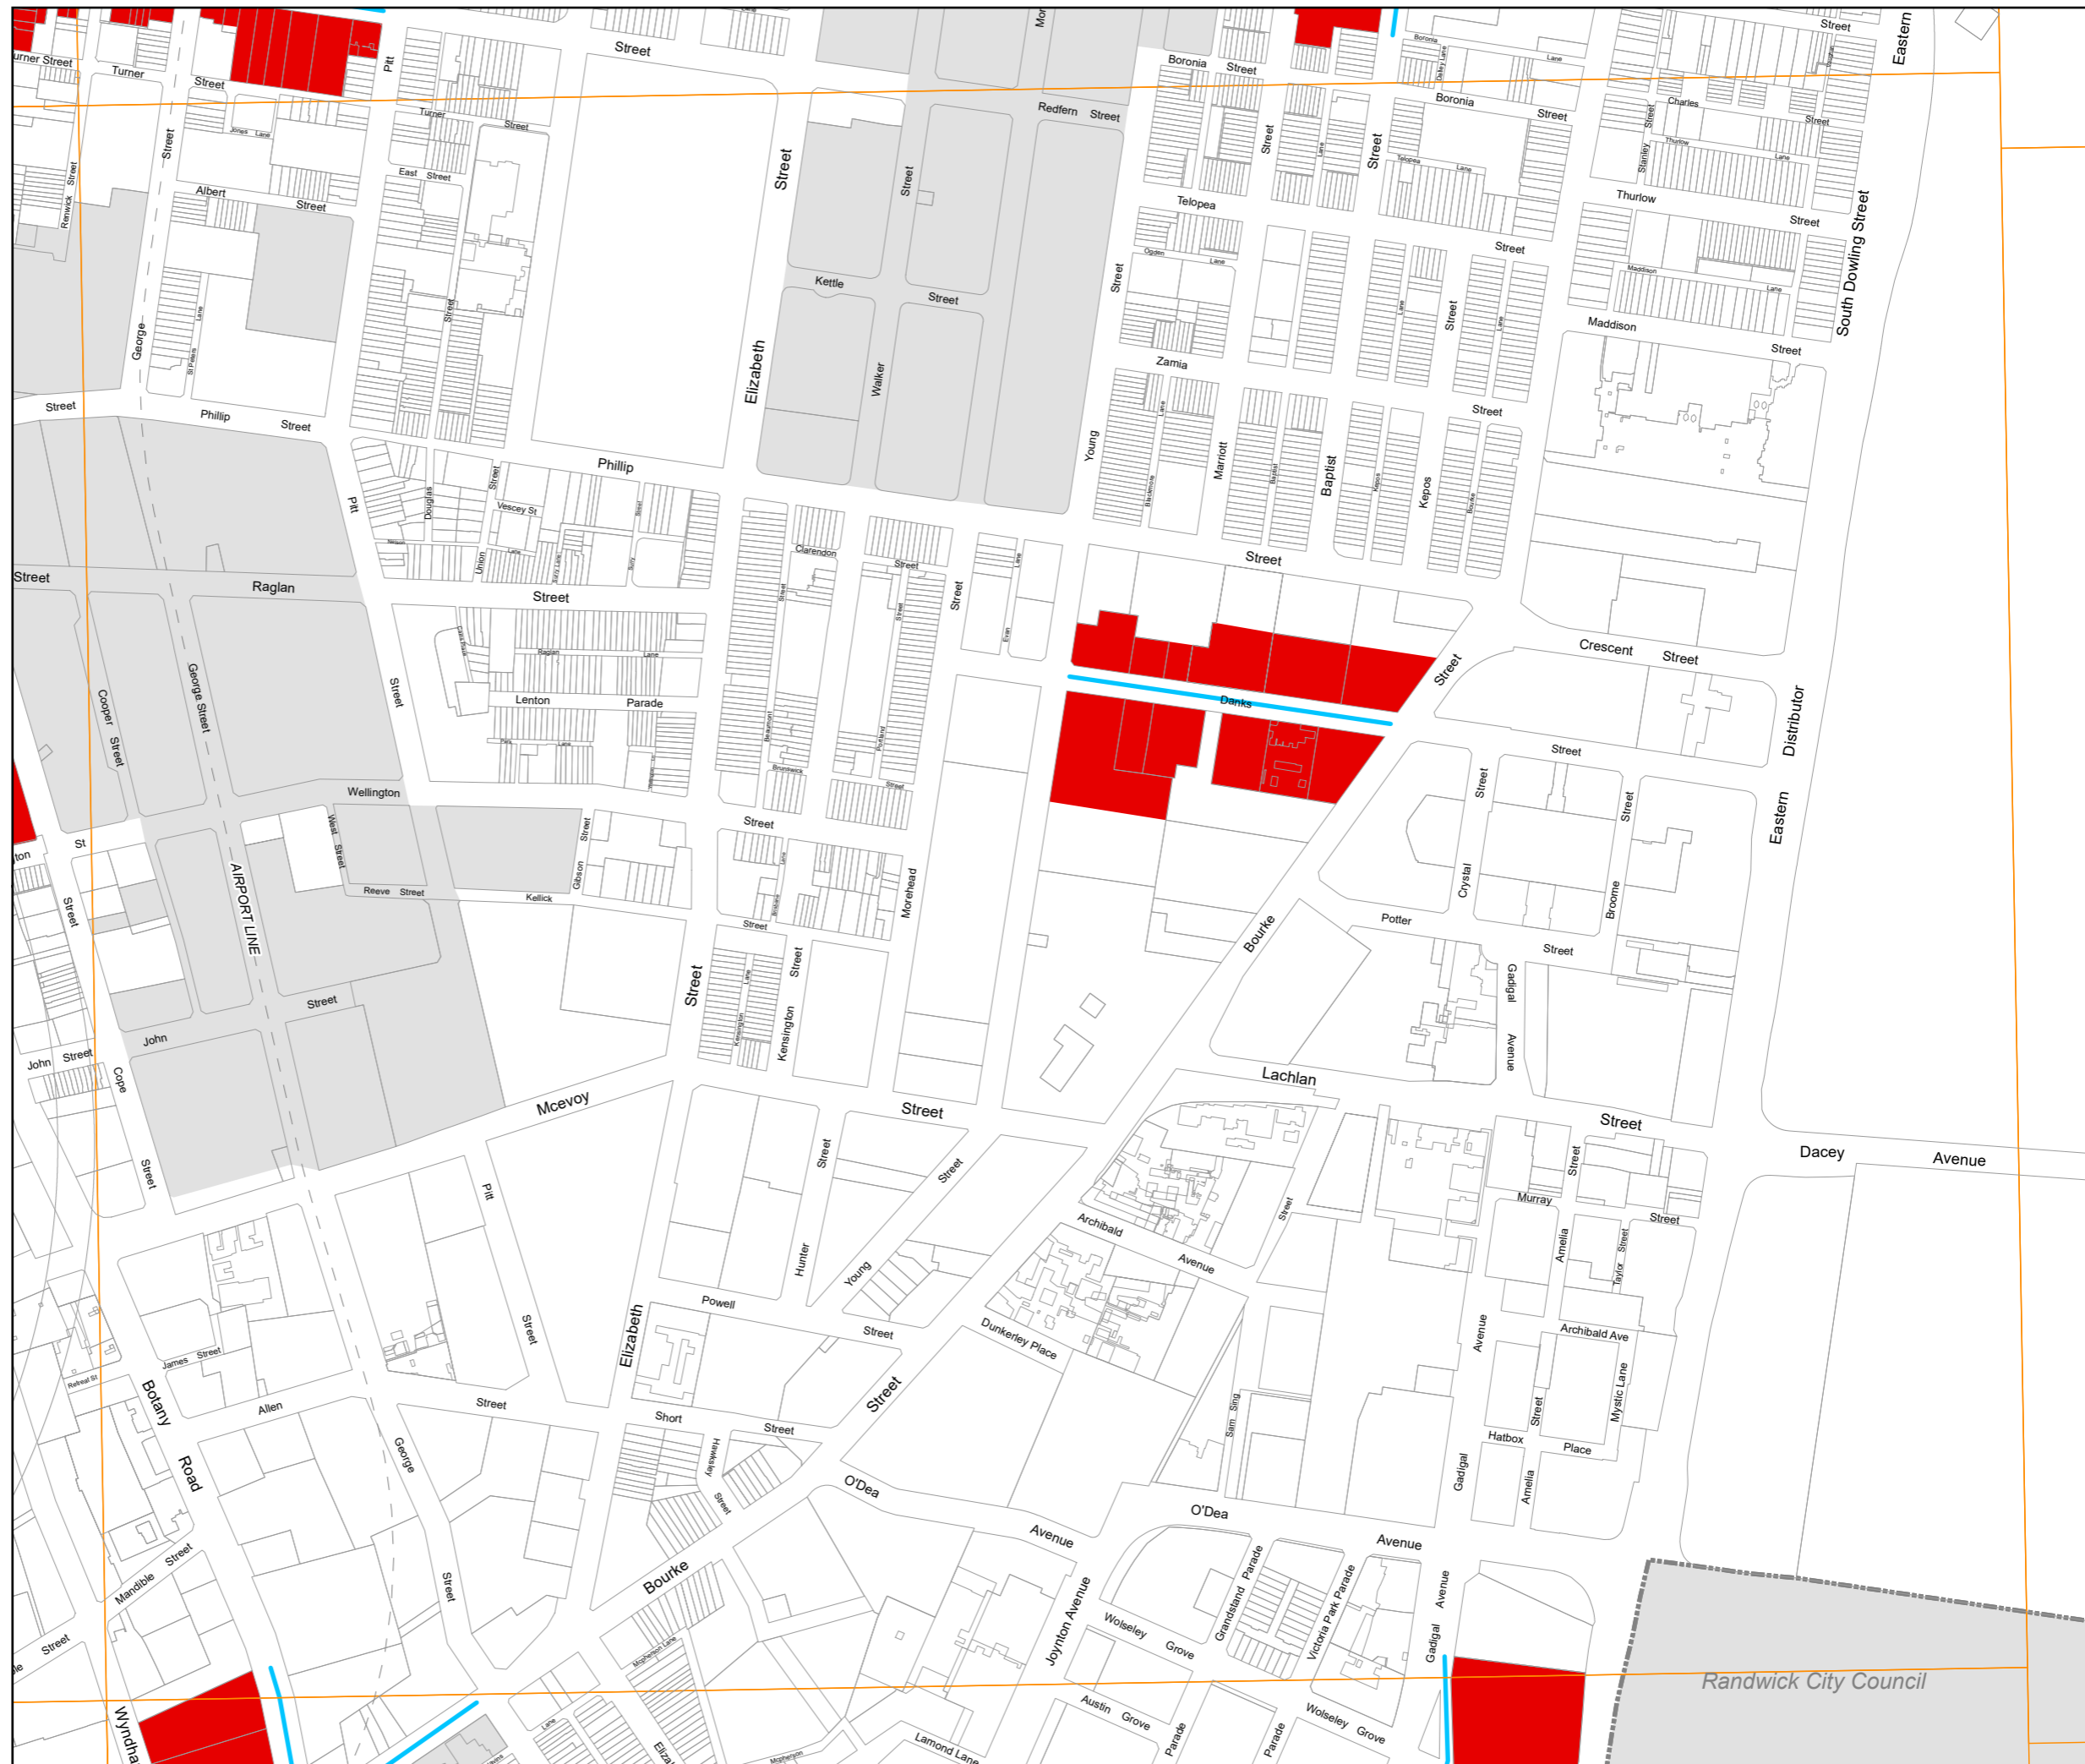

0 200 m
Scale: 1: 5,000 at A3