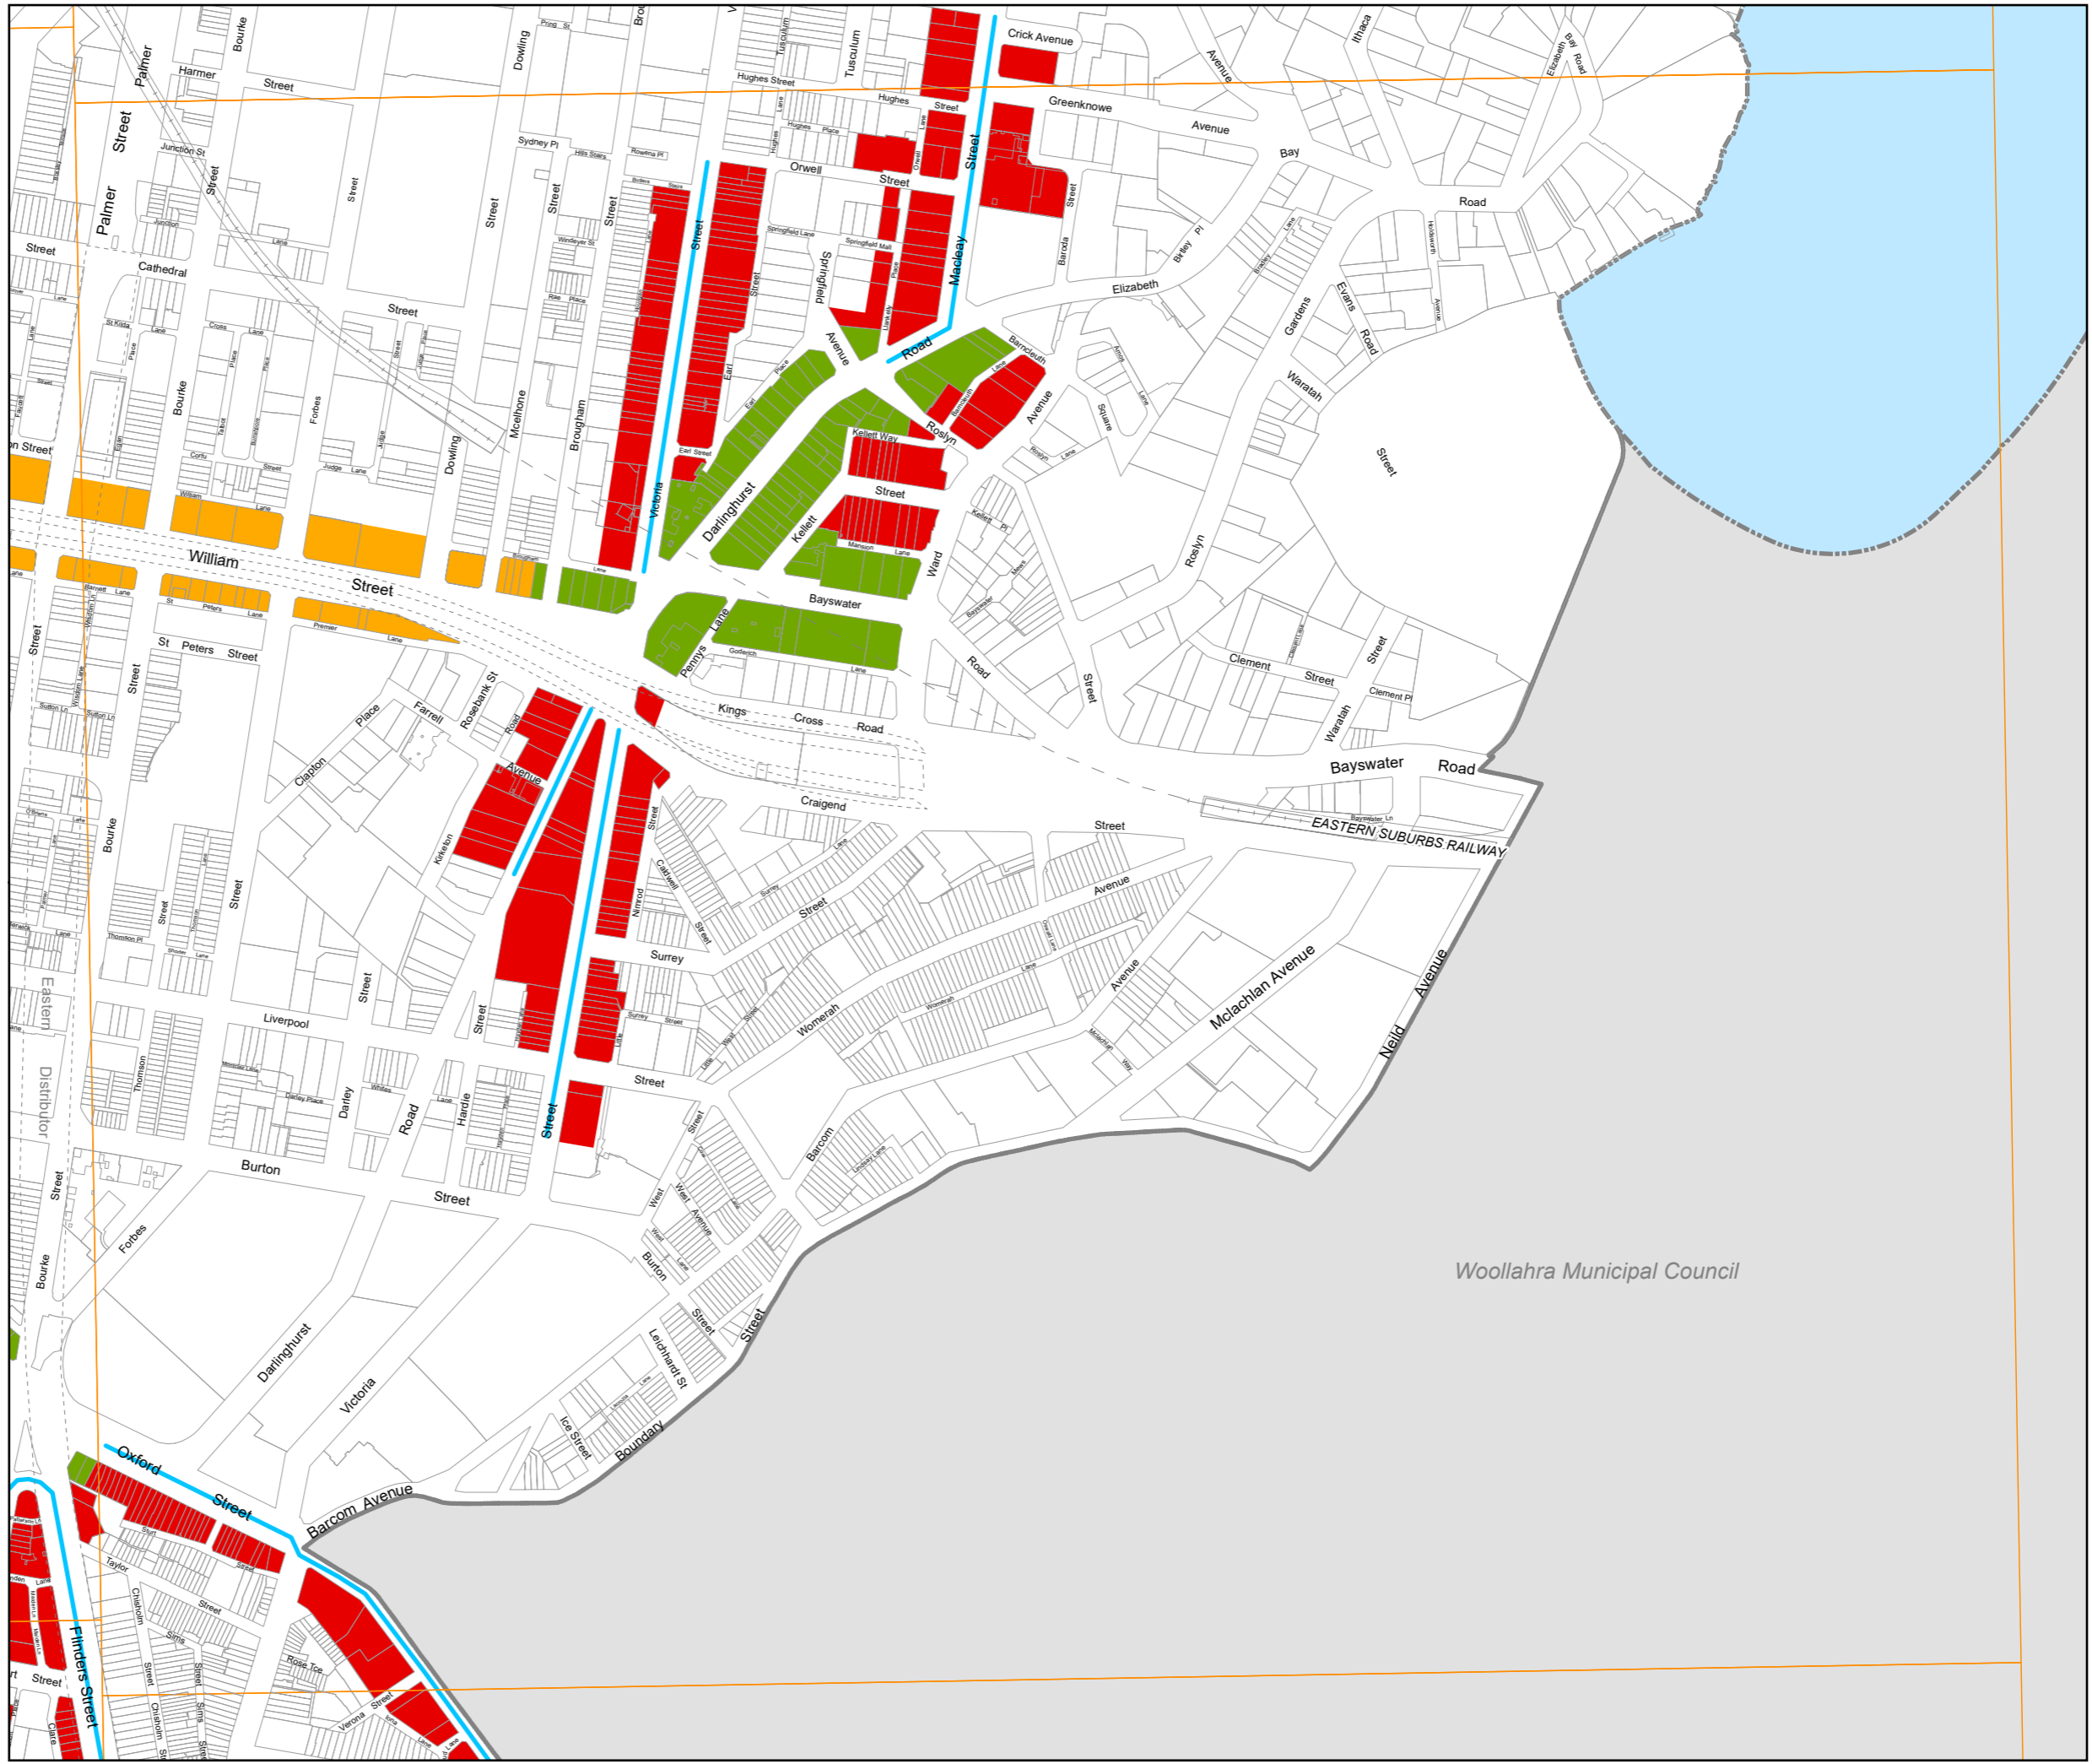

Late night trading areas map Sheet 022

Legend

- City Living Areas
- Late Night Management Areas
- Local Centre Areas
- Main Street in Local Centre
- Land excluded from this DCP refer to Late Night Trading DCP 2007 and Green Square Town Centre DCP 2012

Woollahra Municipal Council