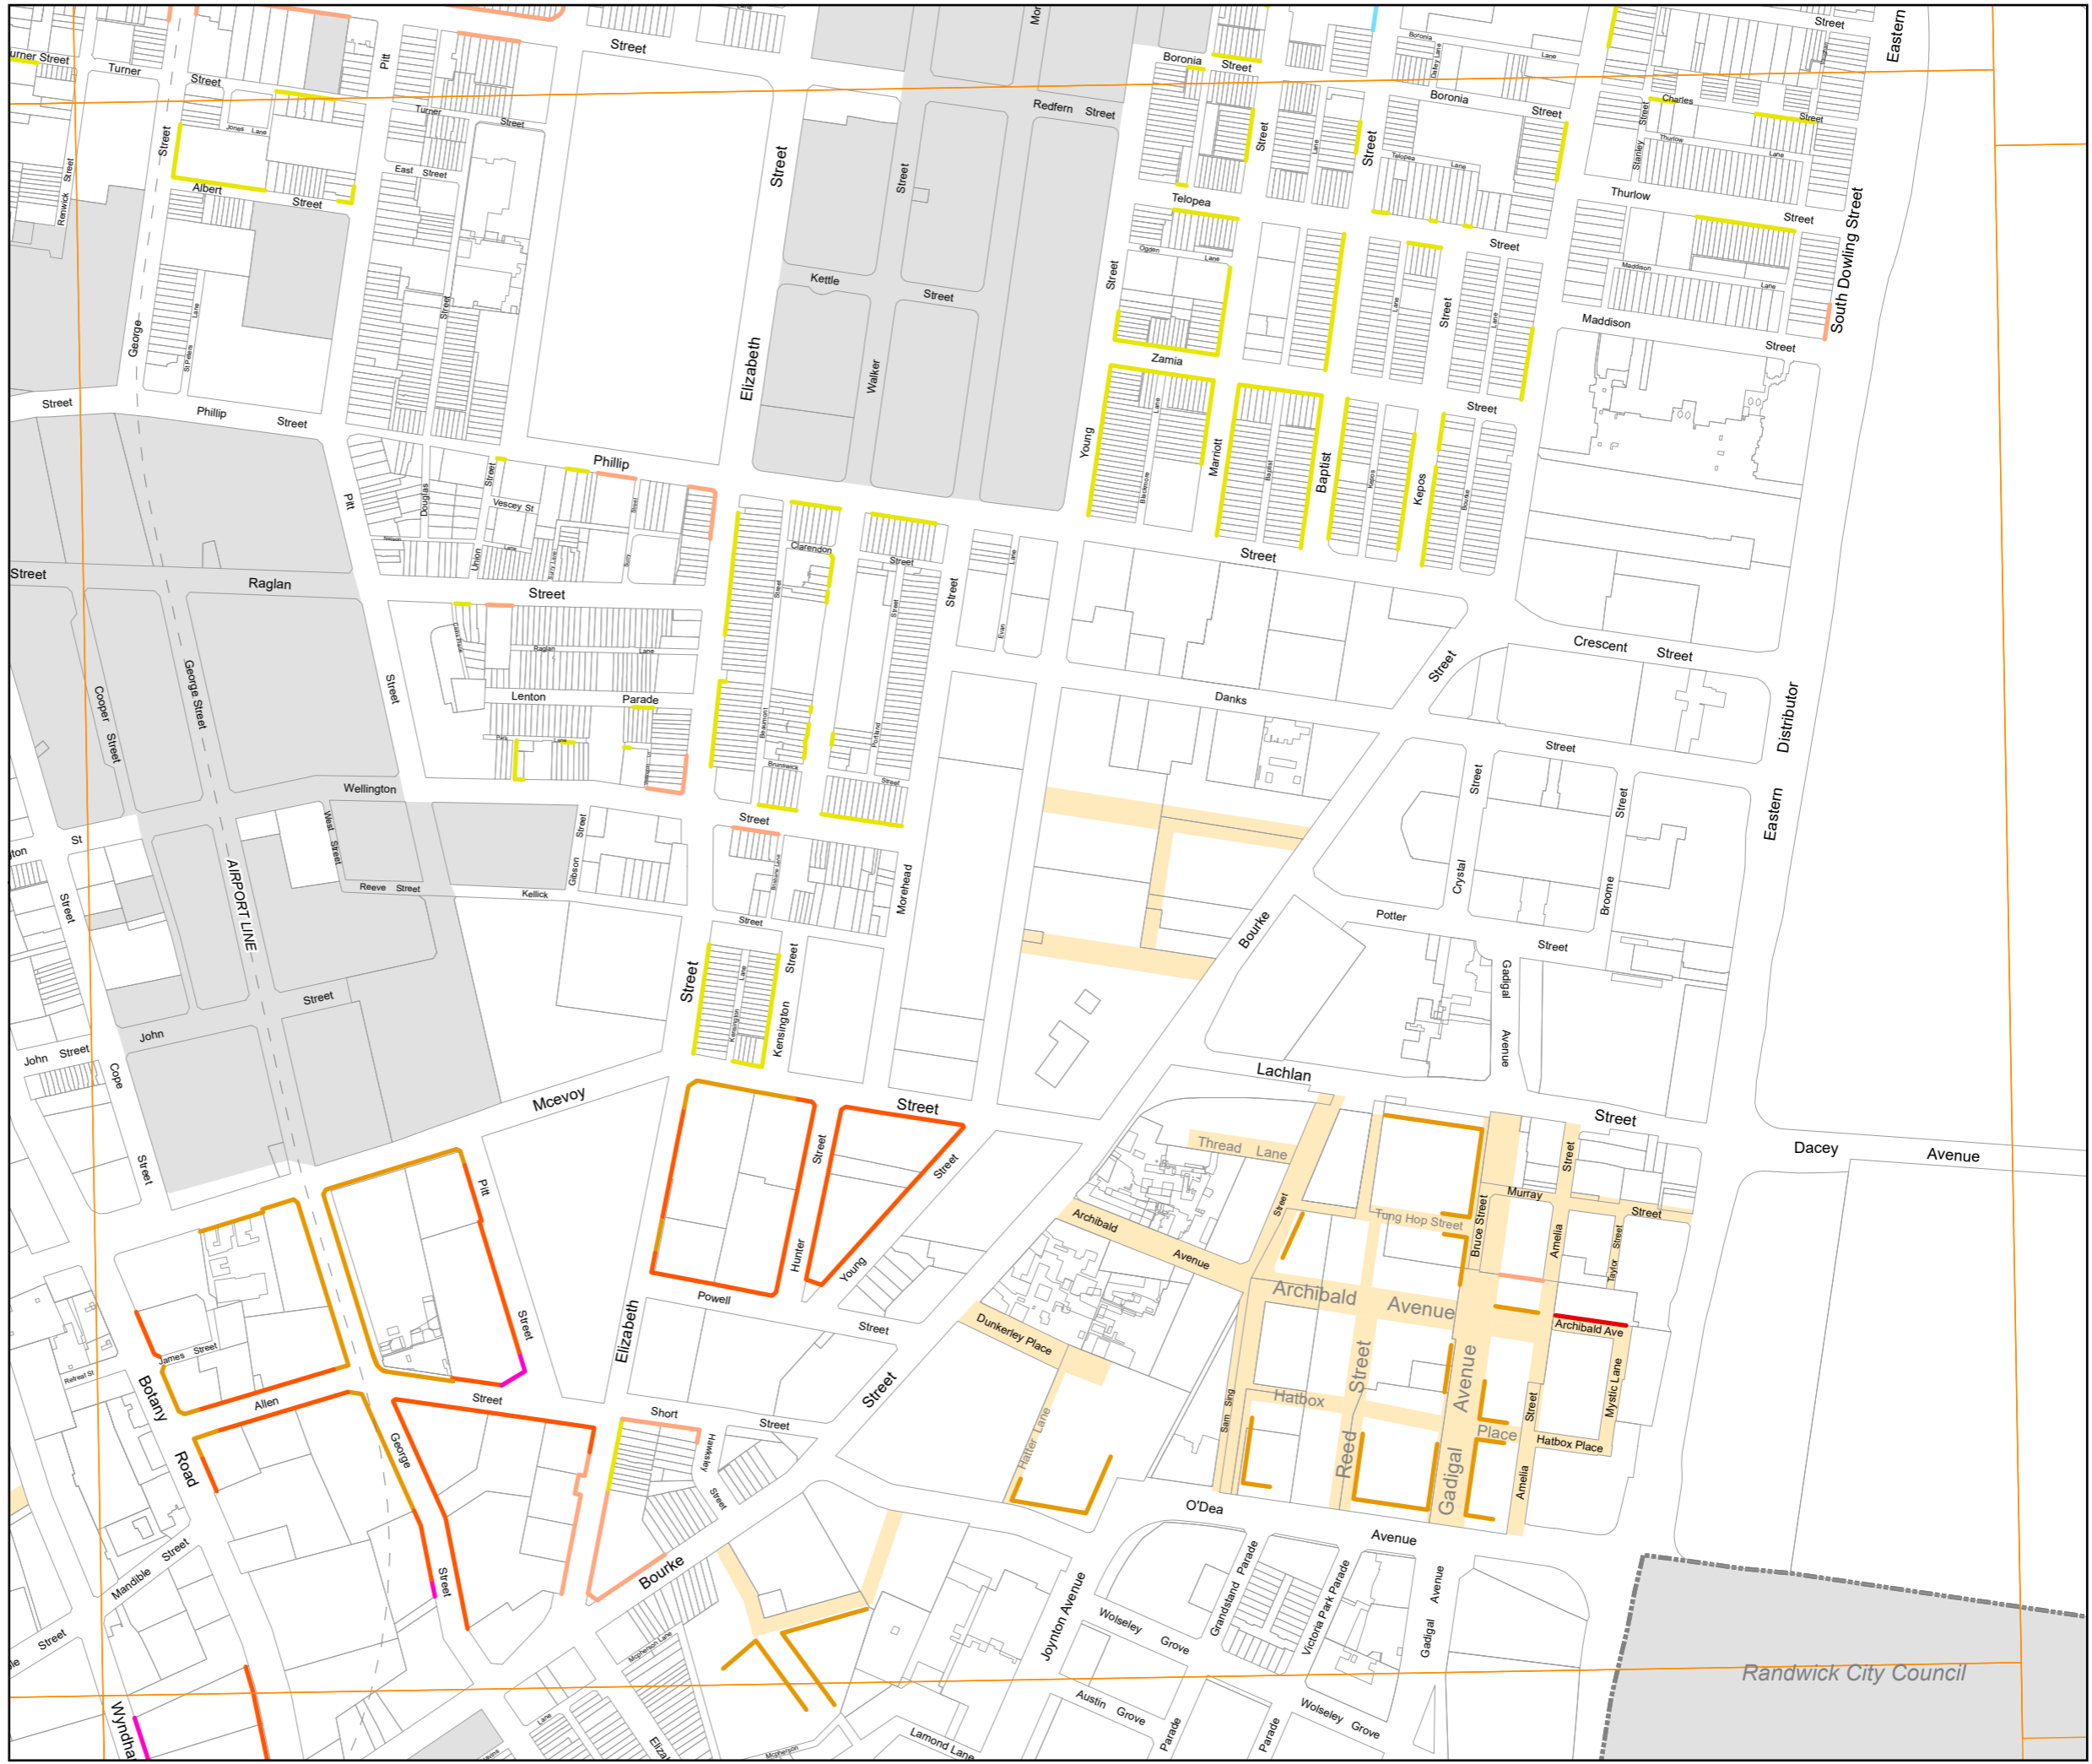

## Building street frontage height in storeys map Sheet 017

### Legend

- 1 Storey
- 2 Storeys
- 3 Storeys
- 4 Storeys
- 5 Storeys
- 6 Storeys
- 7 Storeys
- 8 Storeys
- 9 Storeys
- 10 Storeys
- Existing height
- Land excluded from this DCP

Pre-Enforced

Copyright ©2017 City of Sydney Council. All Rights Reserved  
 Projection: MGA Zone 56  
 Datum: GDA94  
 Paper Size: A3  
 Prepared By: SPLUD  
 Printing Date: October 12, 2017  
 File: SDCP2012\_SF1.mxd