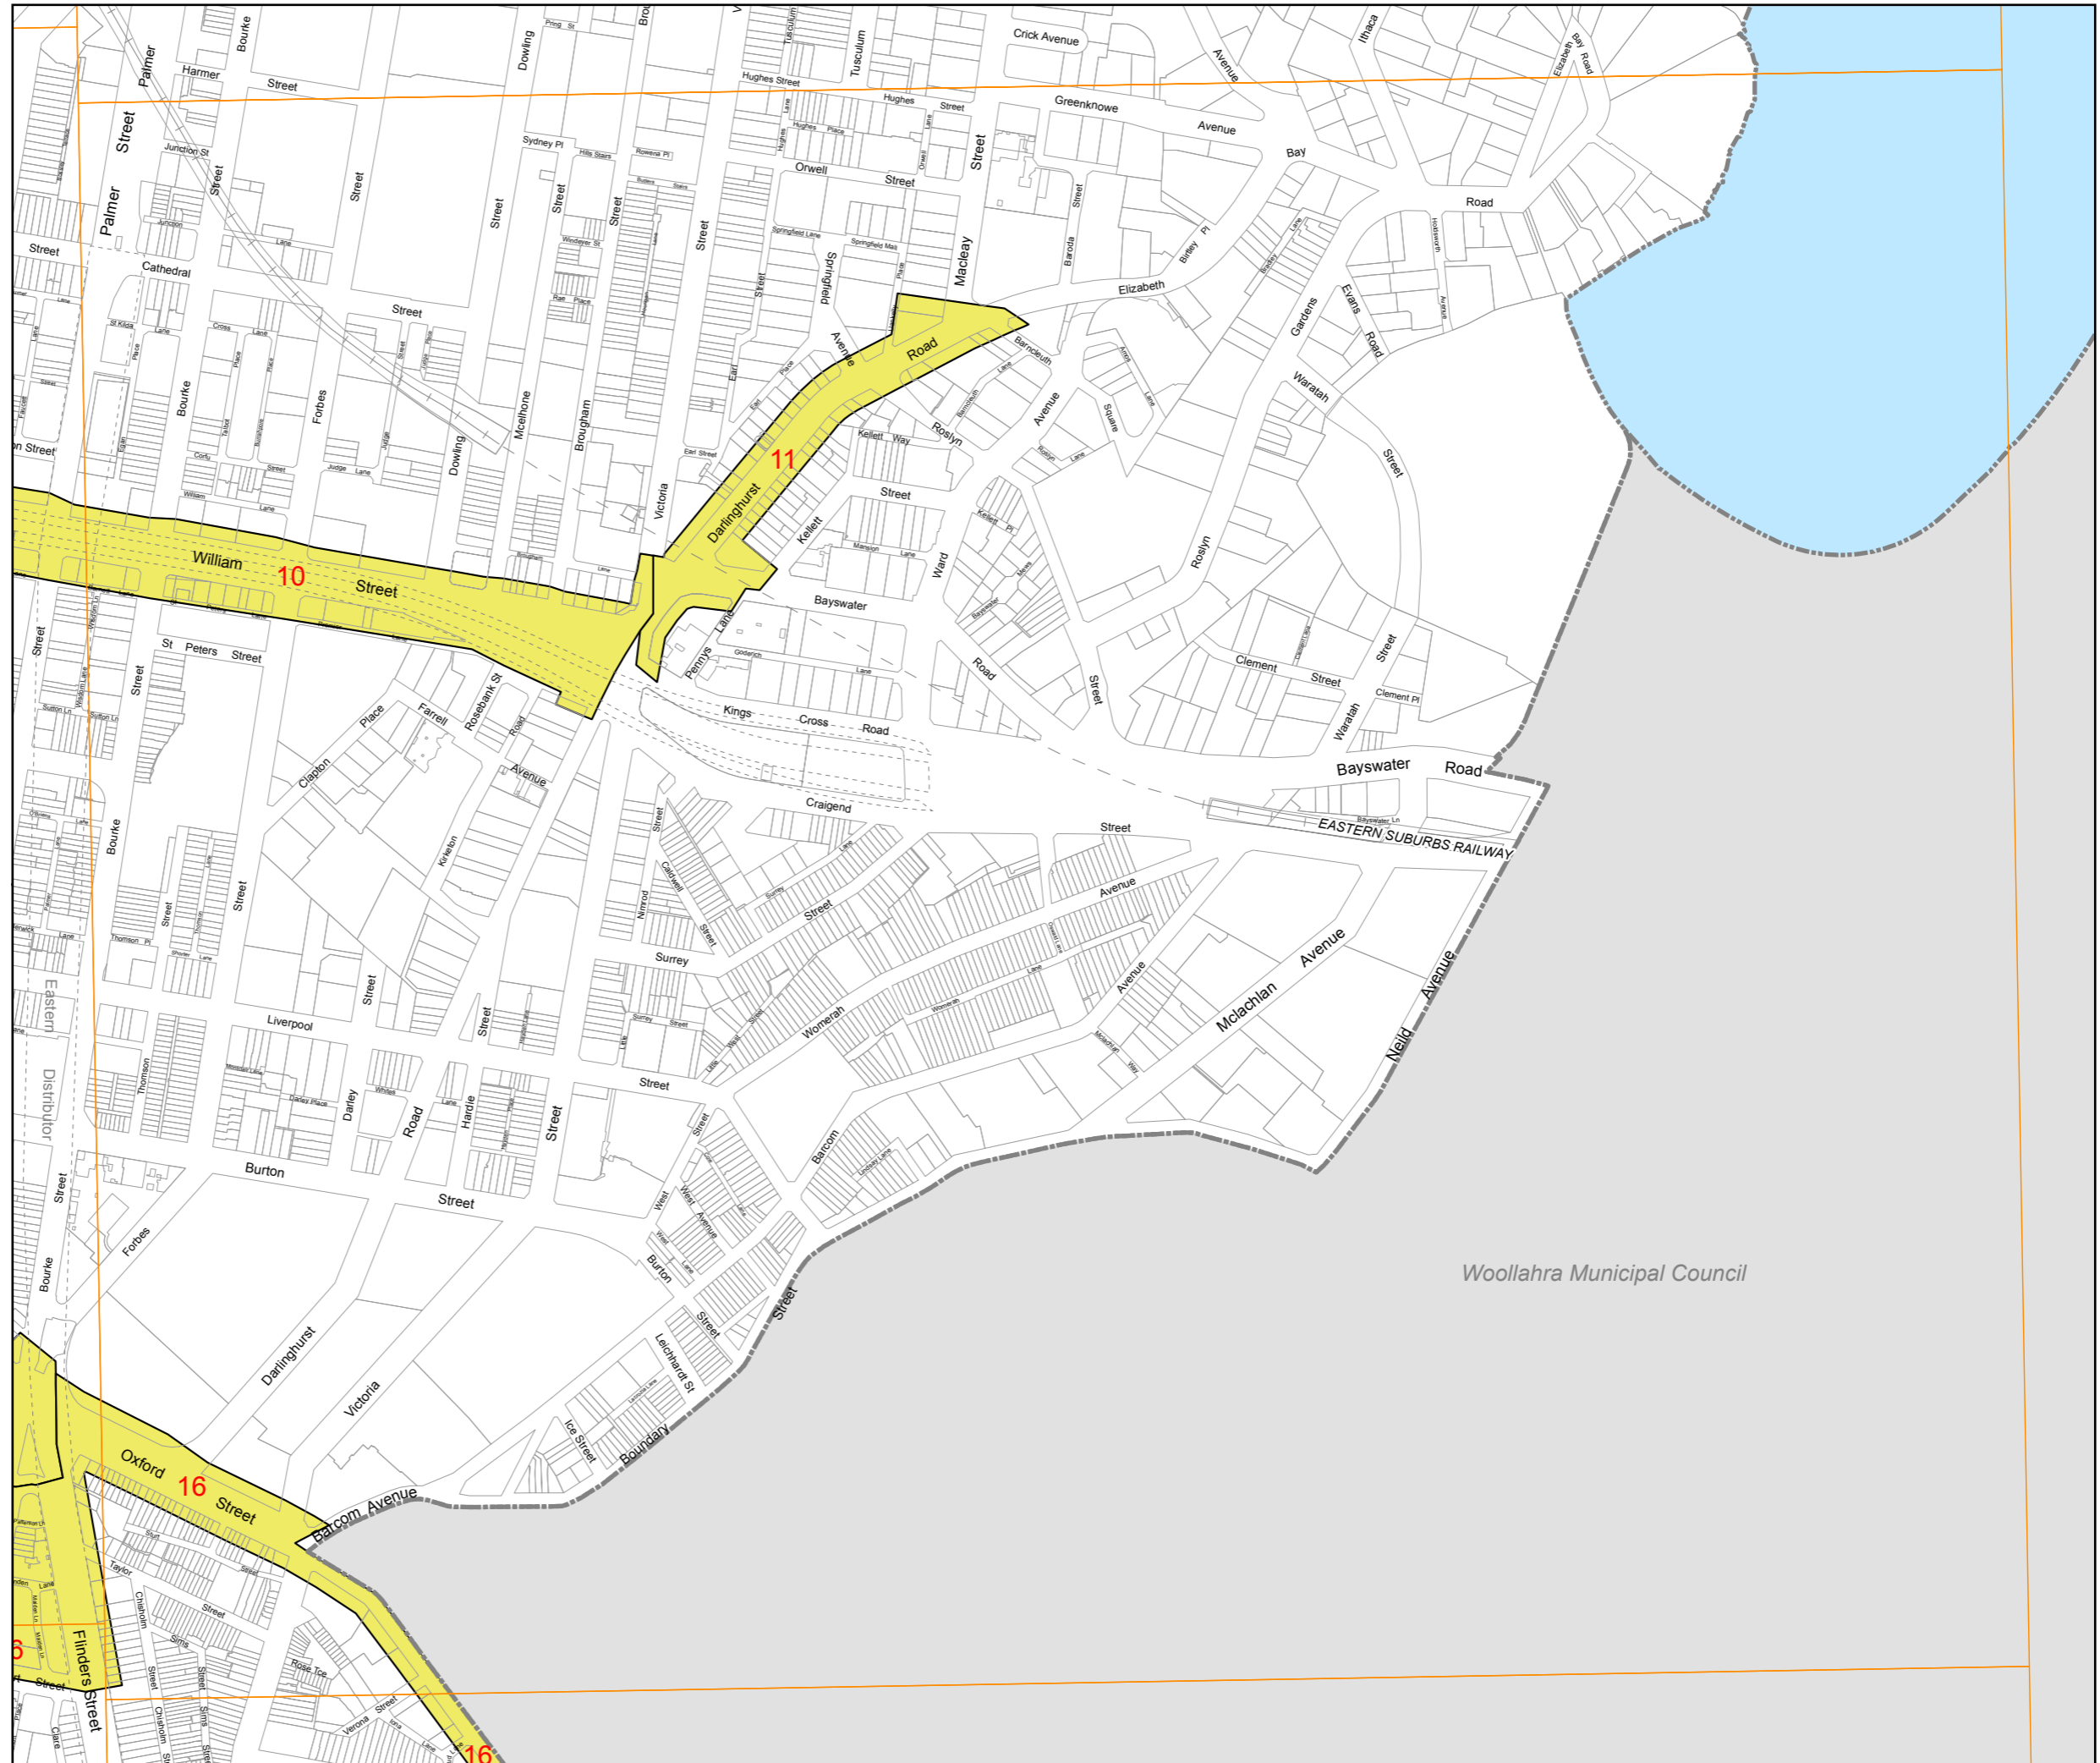

Signage precincts map Sheet 022

Legend

- 1 Millers Point & Dawes Point
- 2 Circular Quay
- 3 Bridge Street
- 4 Wynyard
- 5 George Street
- 6 Martin Place
- 7 Town Hall
- 8 Pitt Street Mall
- 9 Macquarie Street & College Street
- 10 William Street West
- 11 Kings Cross
- 12 Chinatown
- 13 Oxford Street West
- 14 Parramatta Road & Broadway
- 15 King Street Newtown
- 16 Village Main Streets
- 17 The Rocks
- 18 Darling Harbour
- Land excluded from this DCP