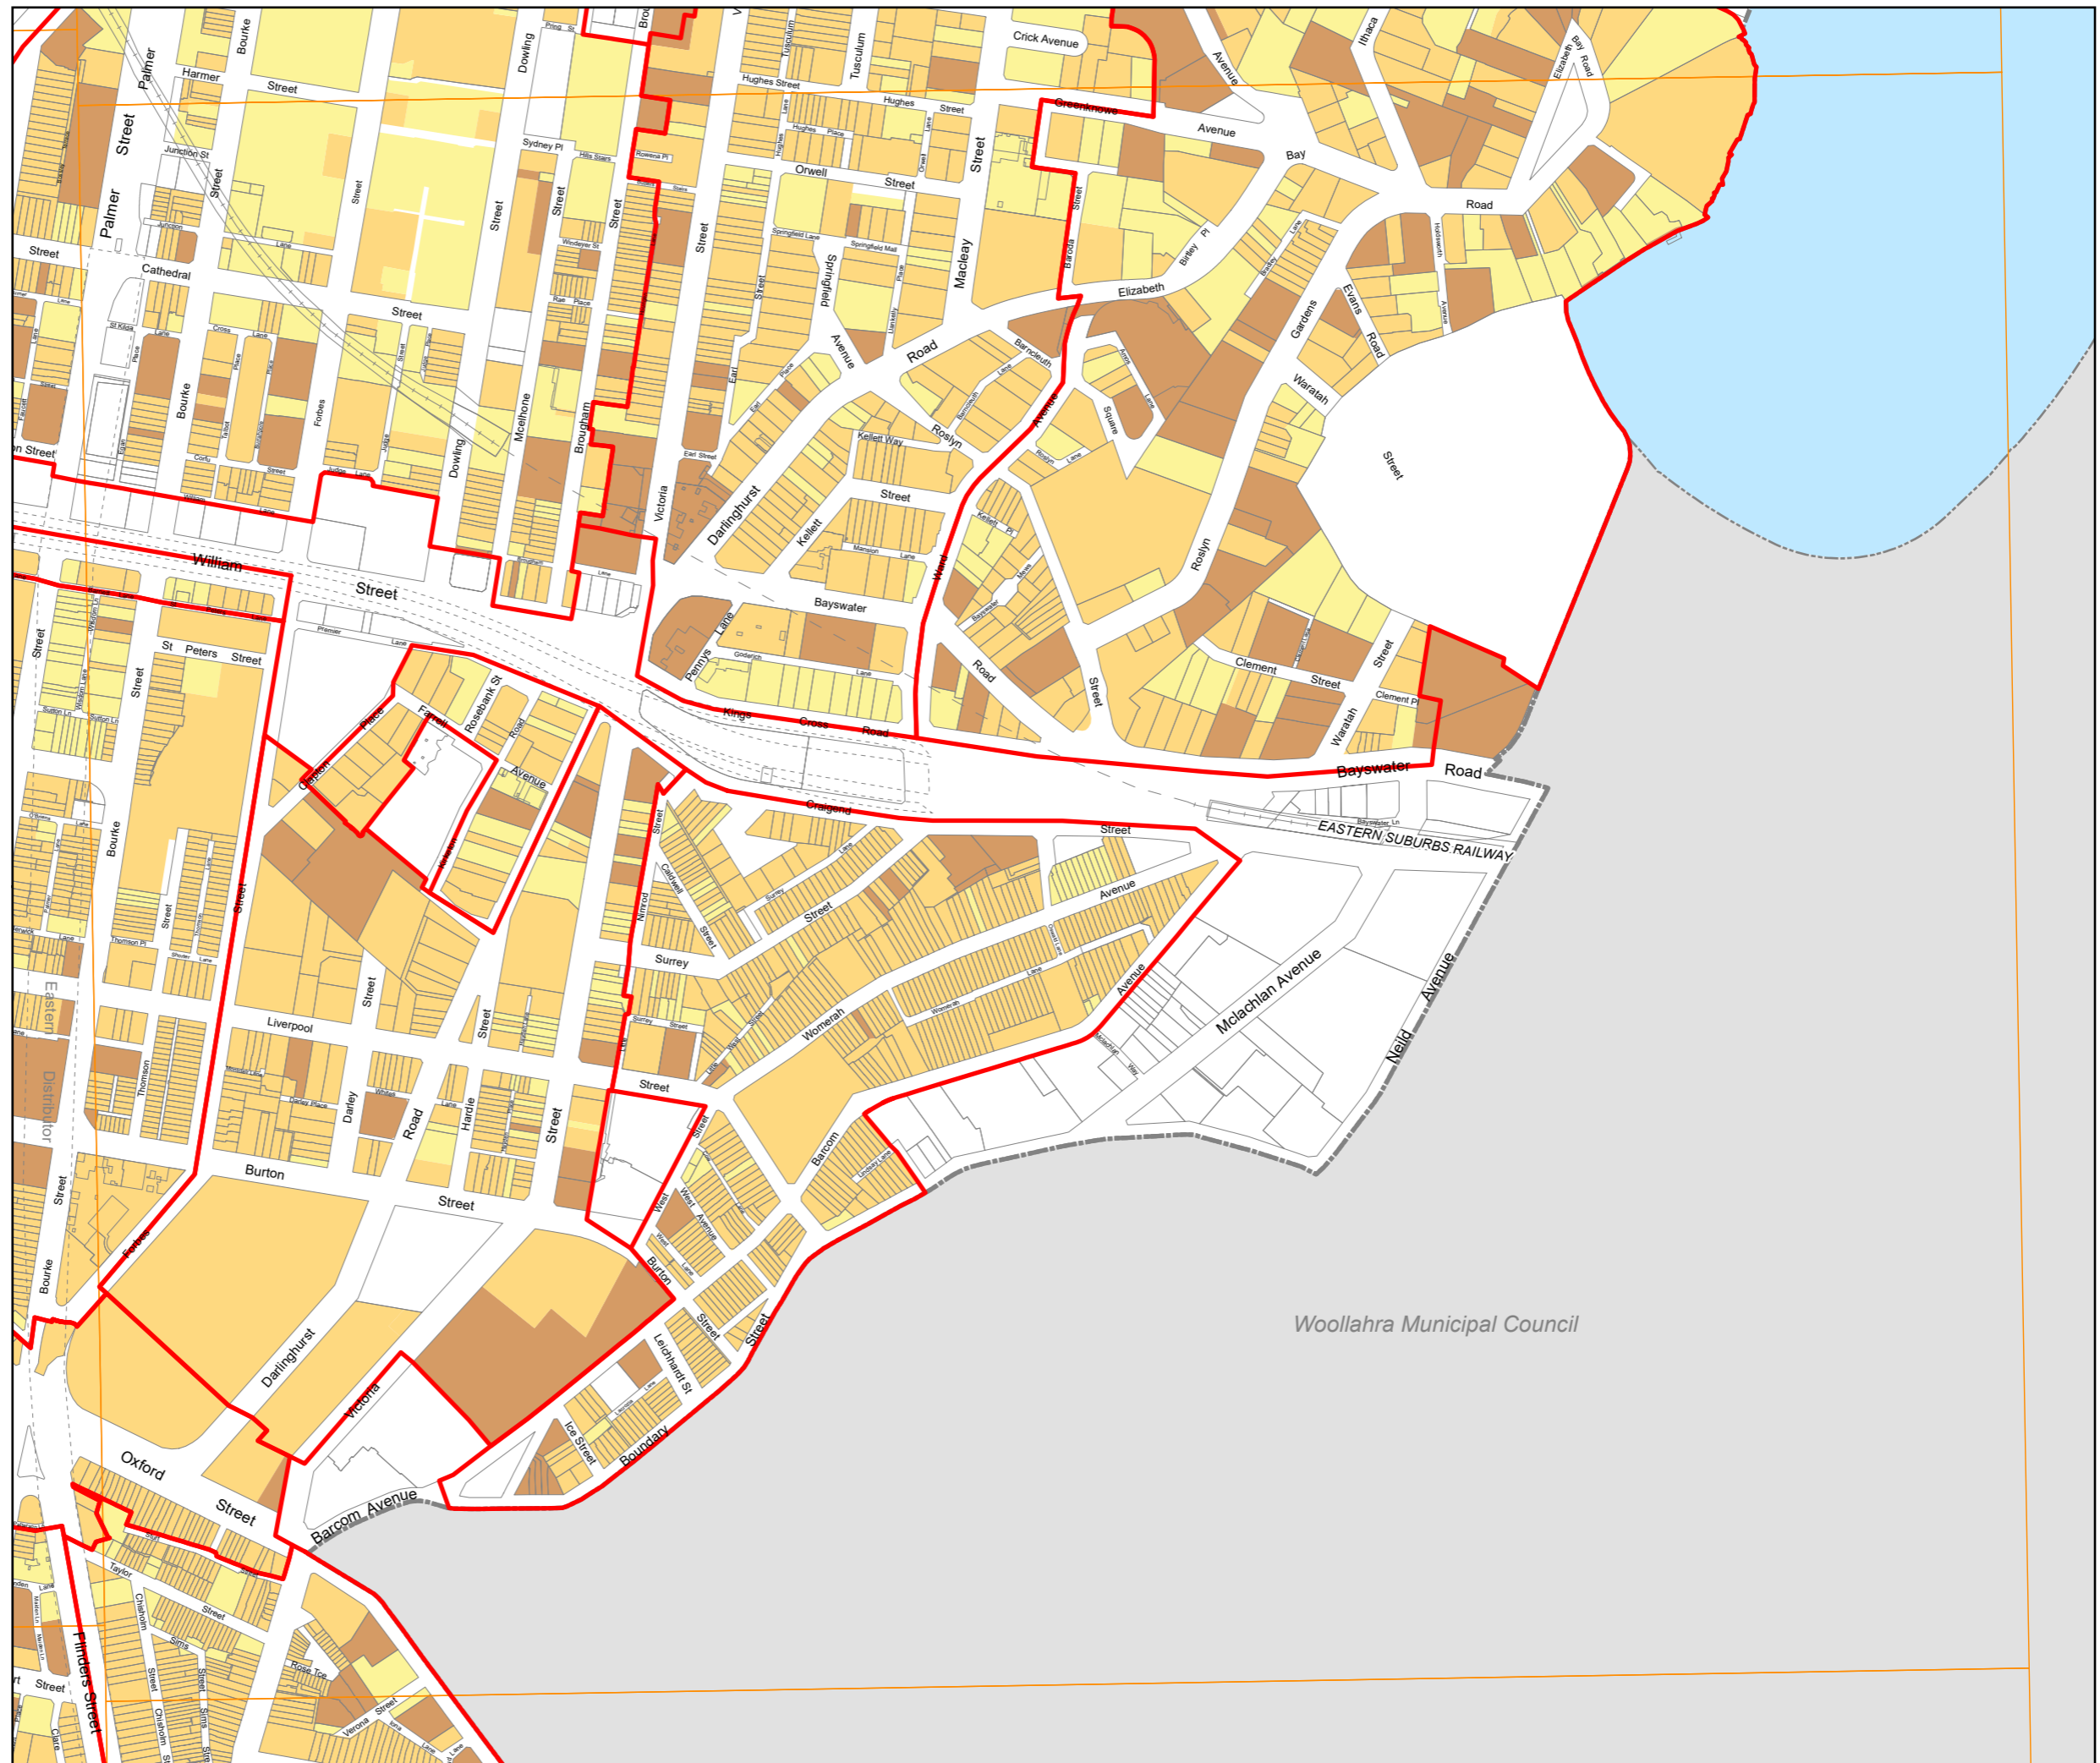

Woollahra Municipal Council