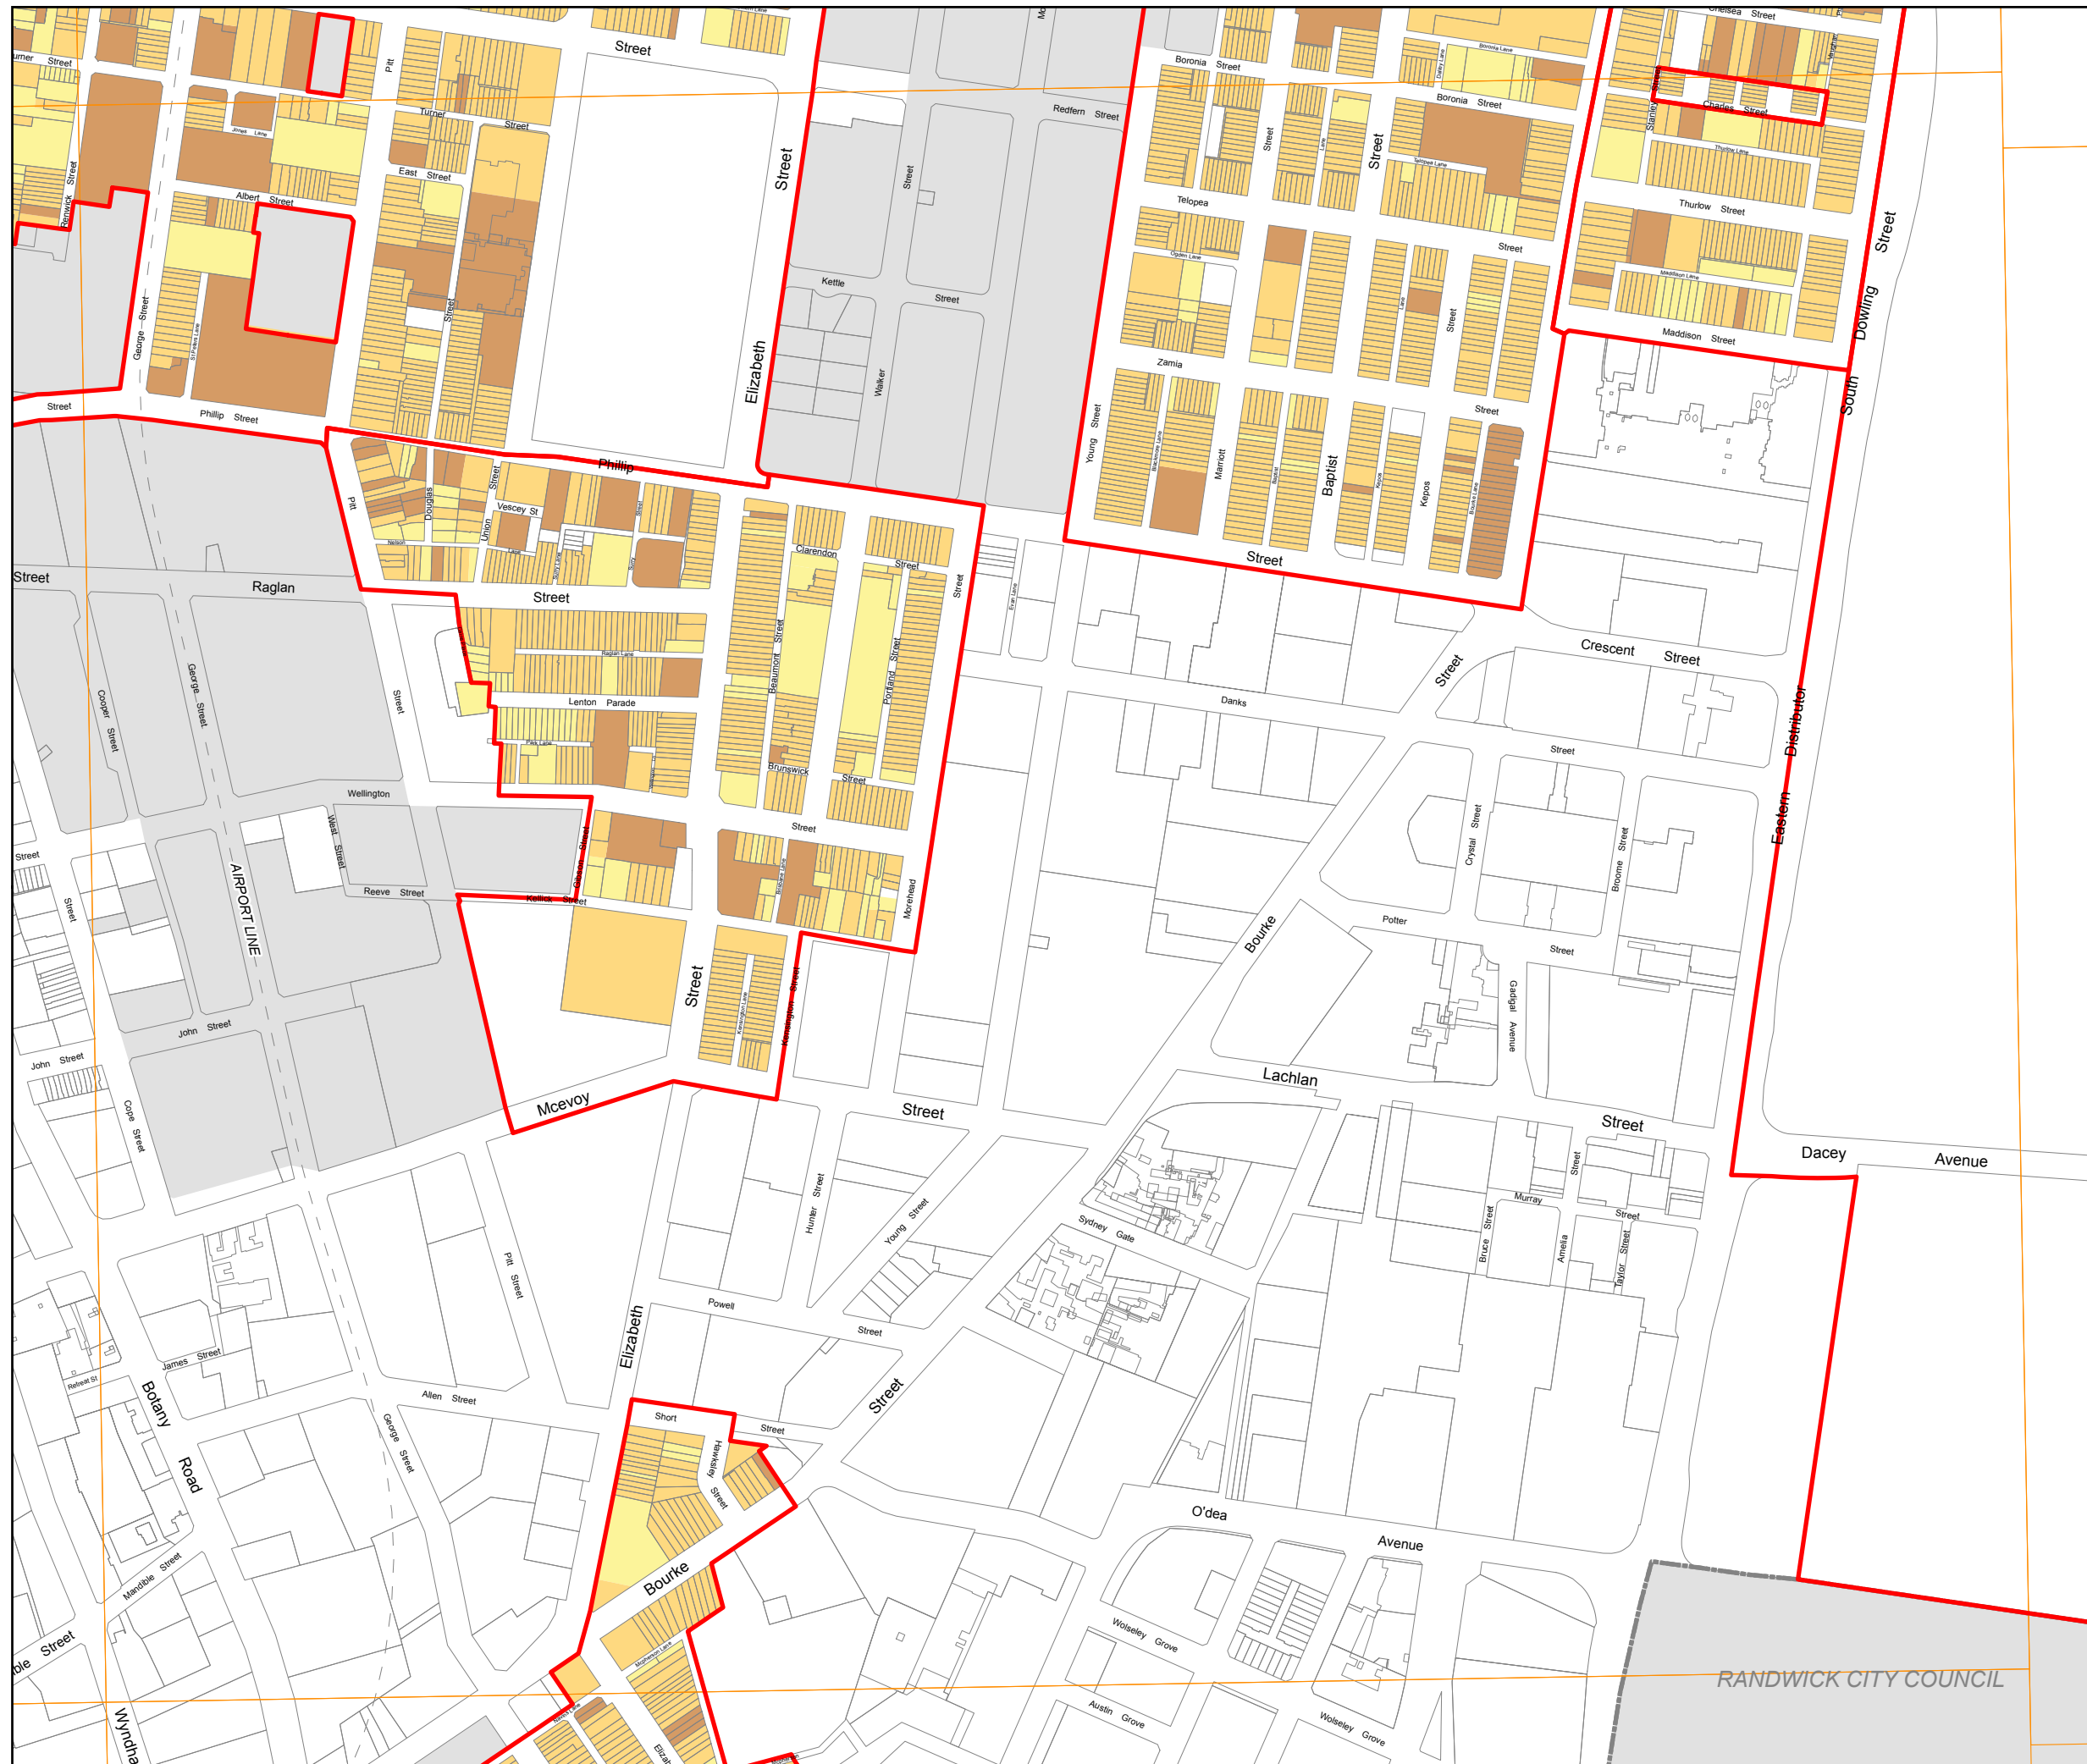

Sydney Development Control Plan 2012

Building contributions map Sheet 017

Legend

- Contributing
- Detracting
- Neutral
- Conservation Area - General (for information)
- Land excluded from this DCP

0 200 m
Scale: 1: 5,000 at A3