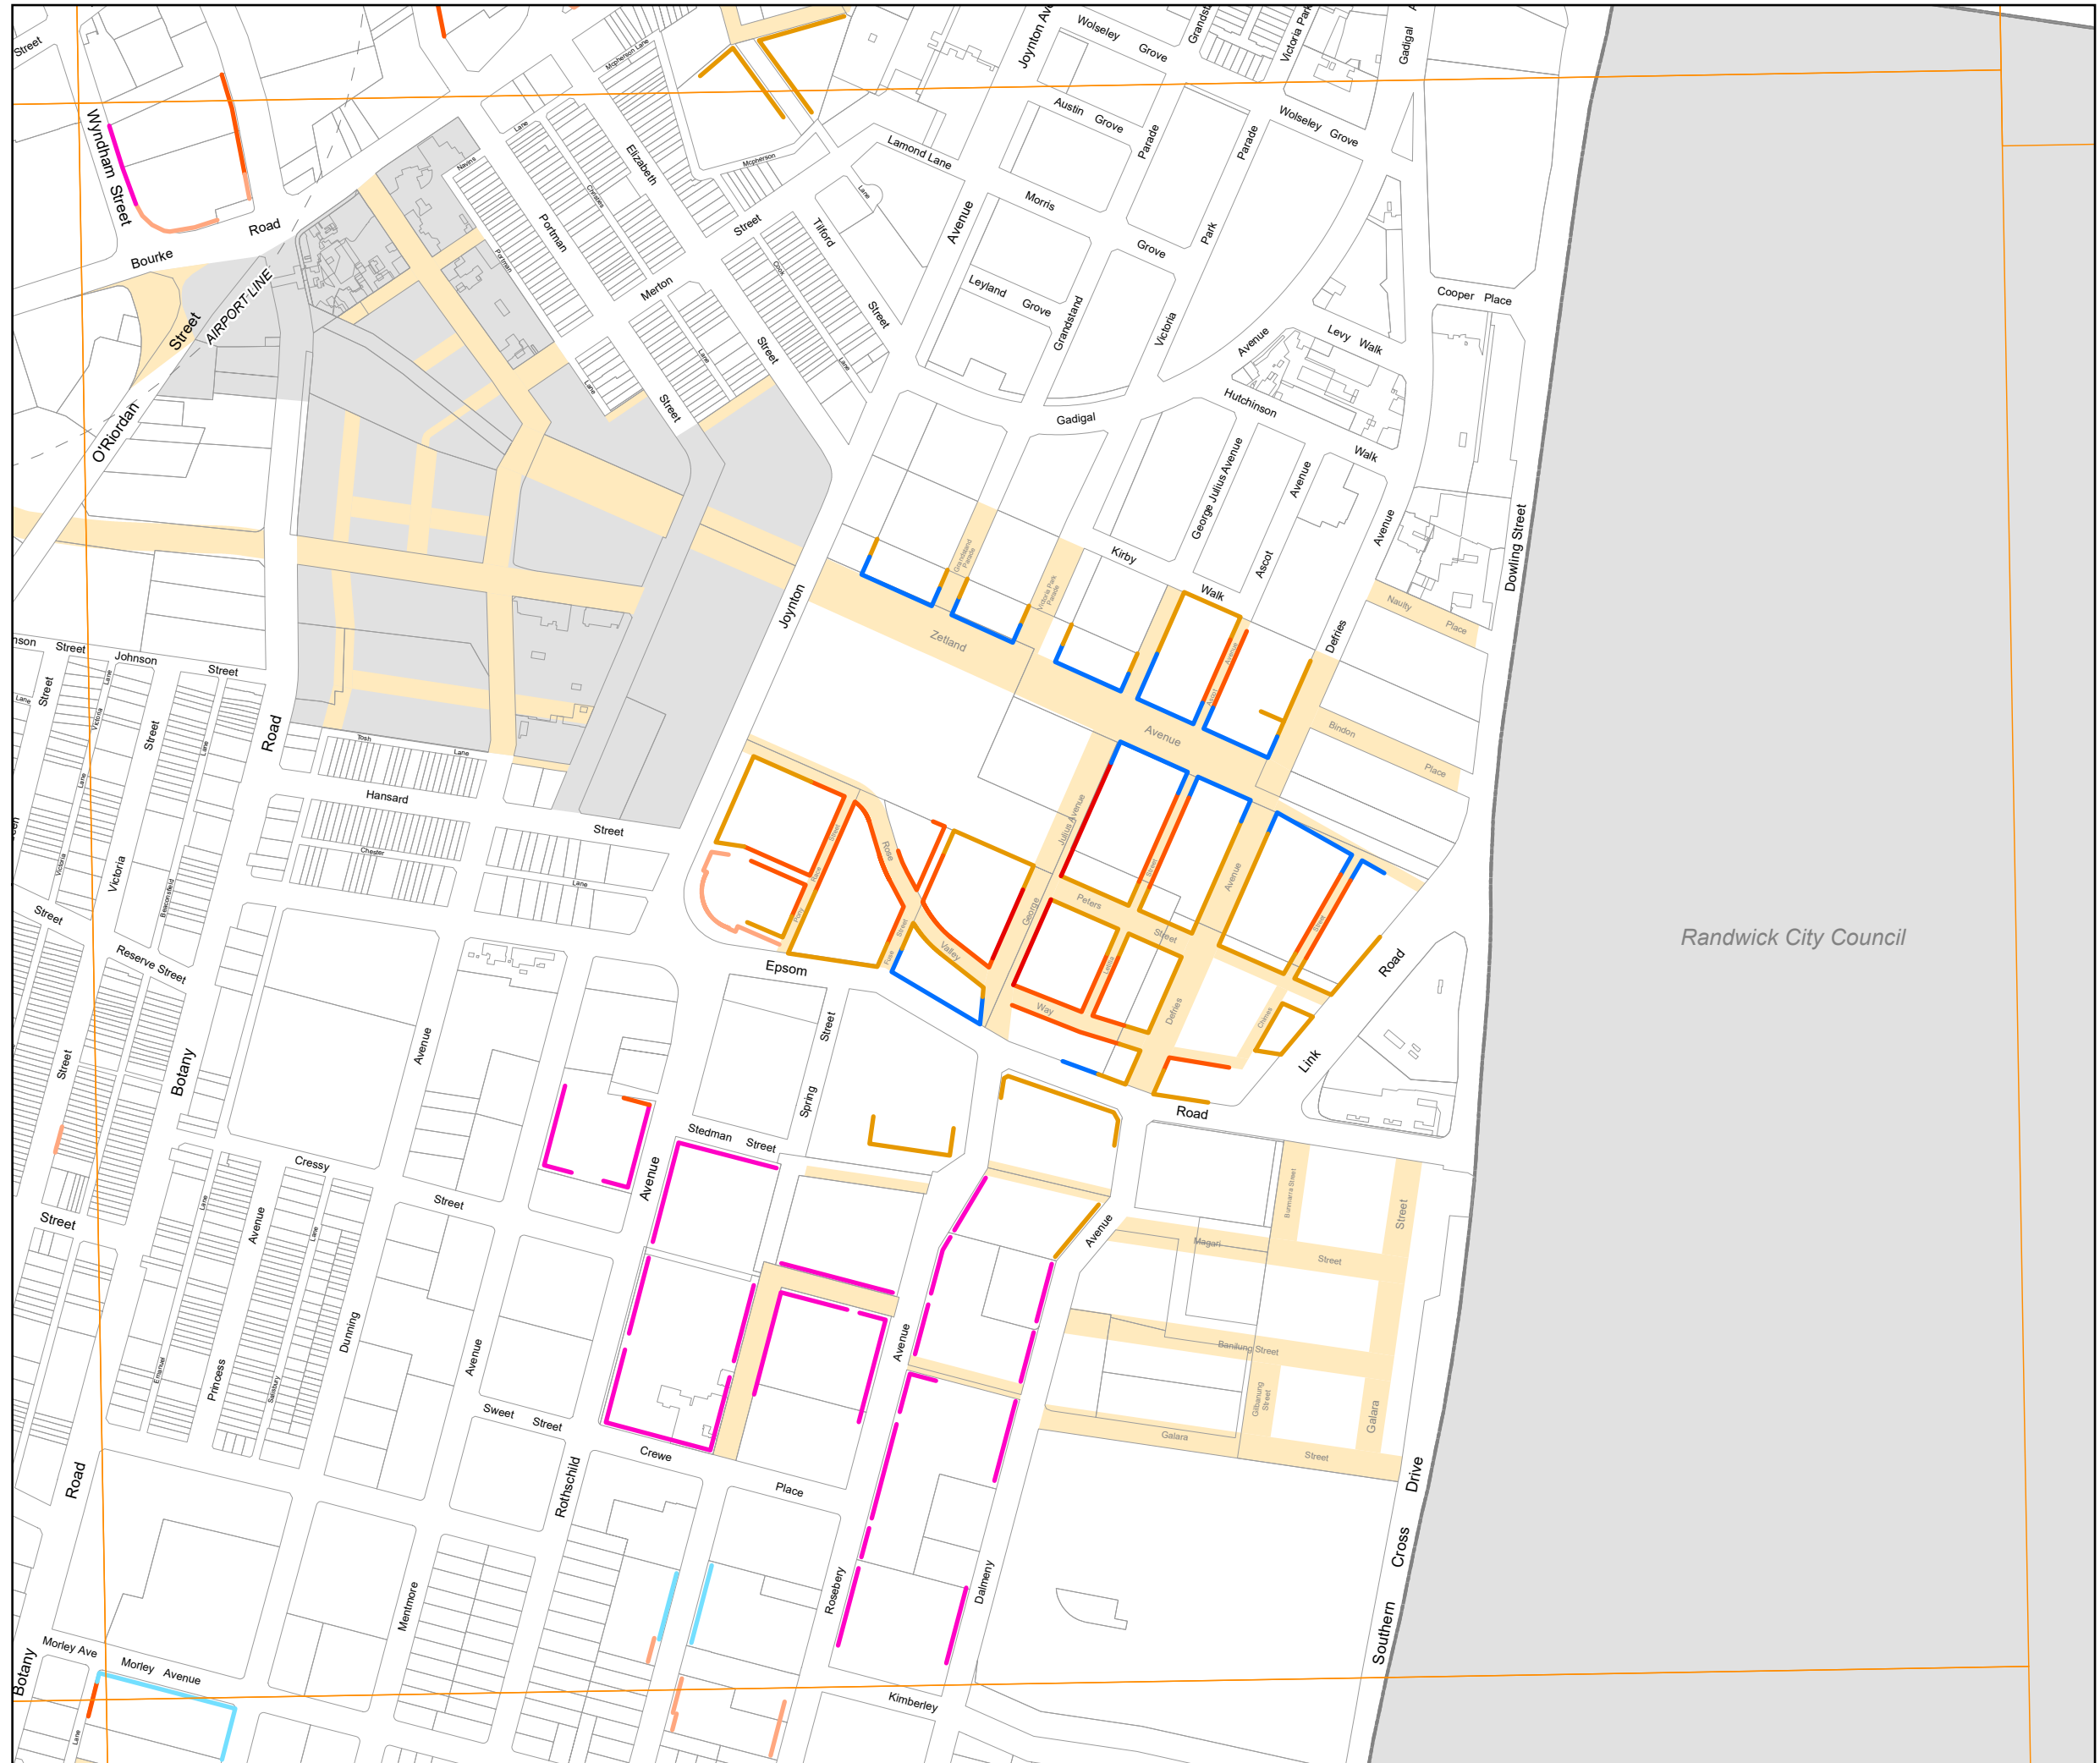

## Building street frontage height in storeys map Sheet 018

### Legend

- 1 Storey
- 2 Storeys
- 3 Storeys
- 4 Storeys
- 5 Storeys
- 6 Storeys
- 7 Storeys
- 8 Storeys
- 9 Storeys
- 10 Storeys
- Existing height
- Land excluded from this DCP

0 200 m  
Scale: 1: 5,000 at A3