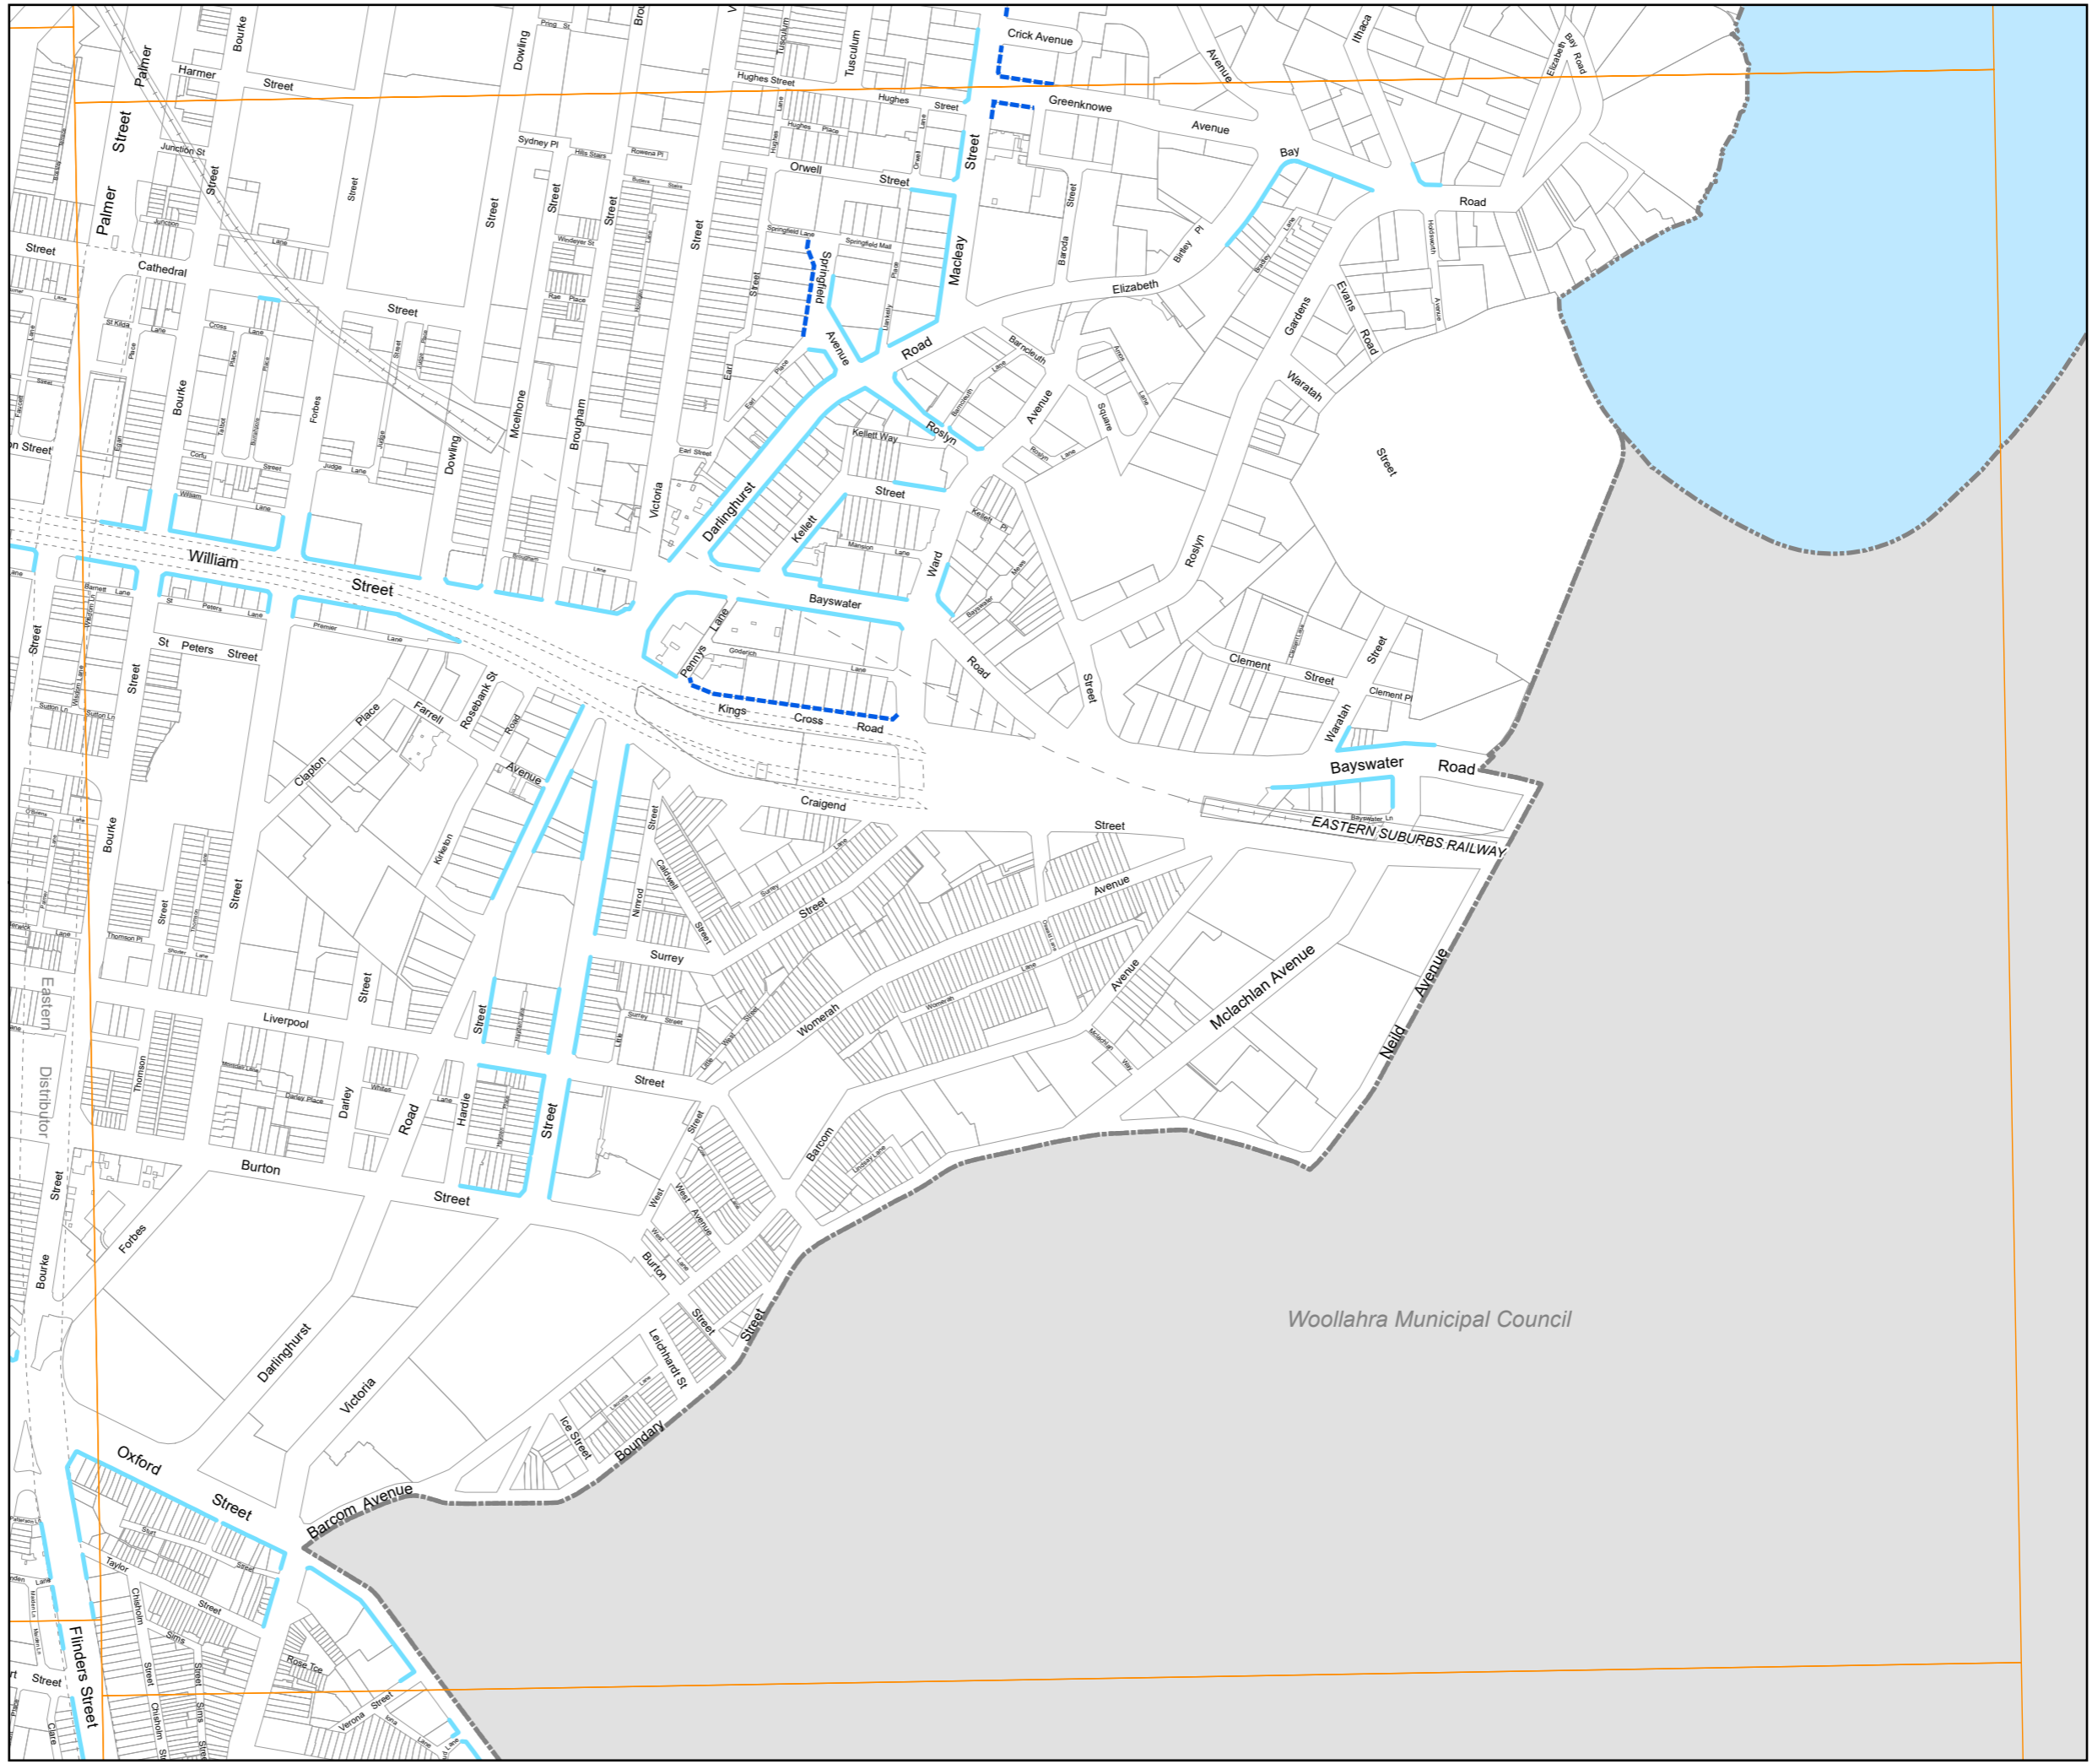

Sydney Development Control Plan 2012

Footpath awnings and colonnades map Sheet 022

Legend

- Awning over entries
- Colonnades
- Continuous awning

Woollahra Municipal Council