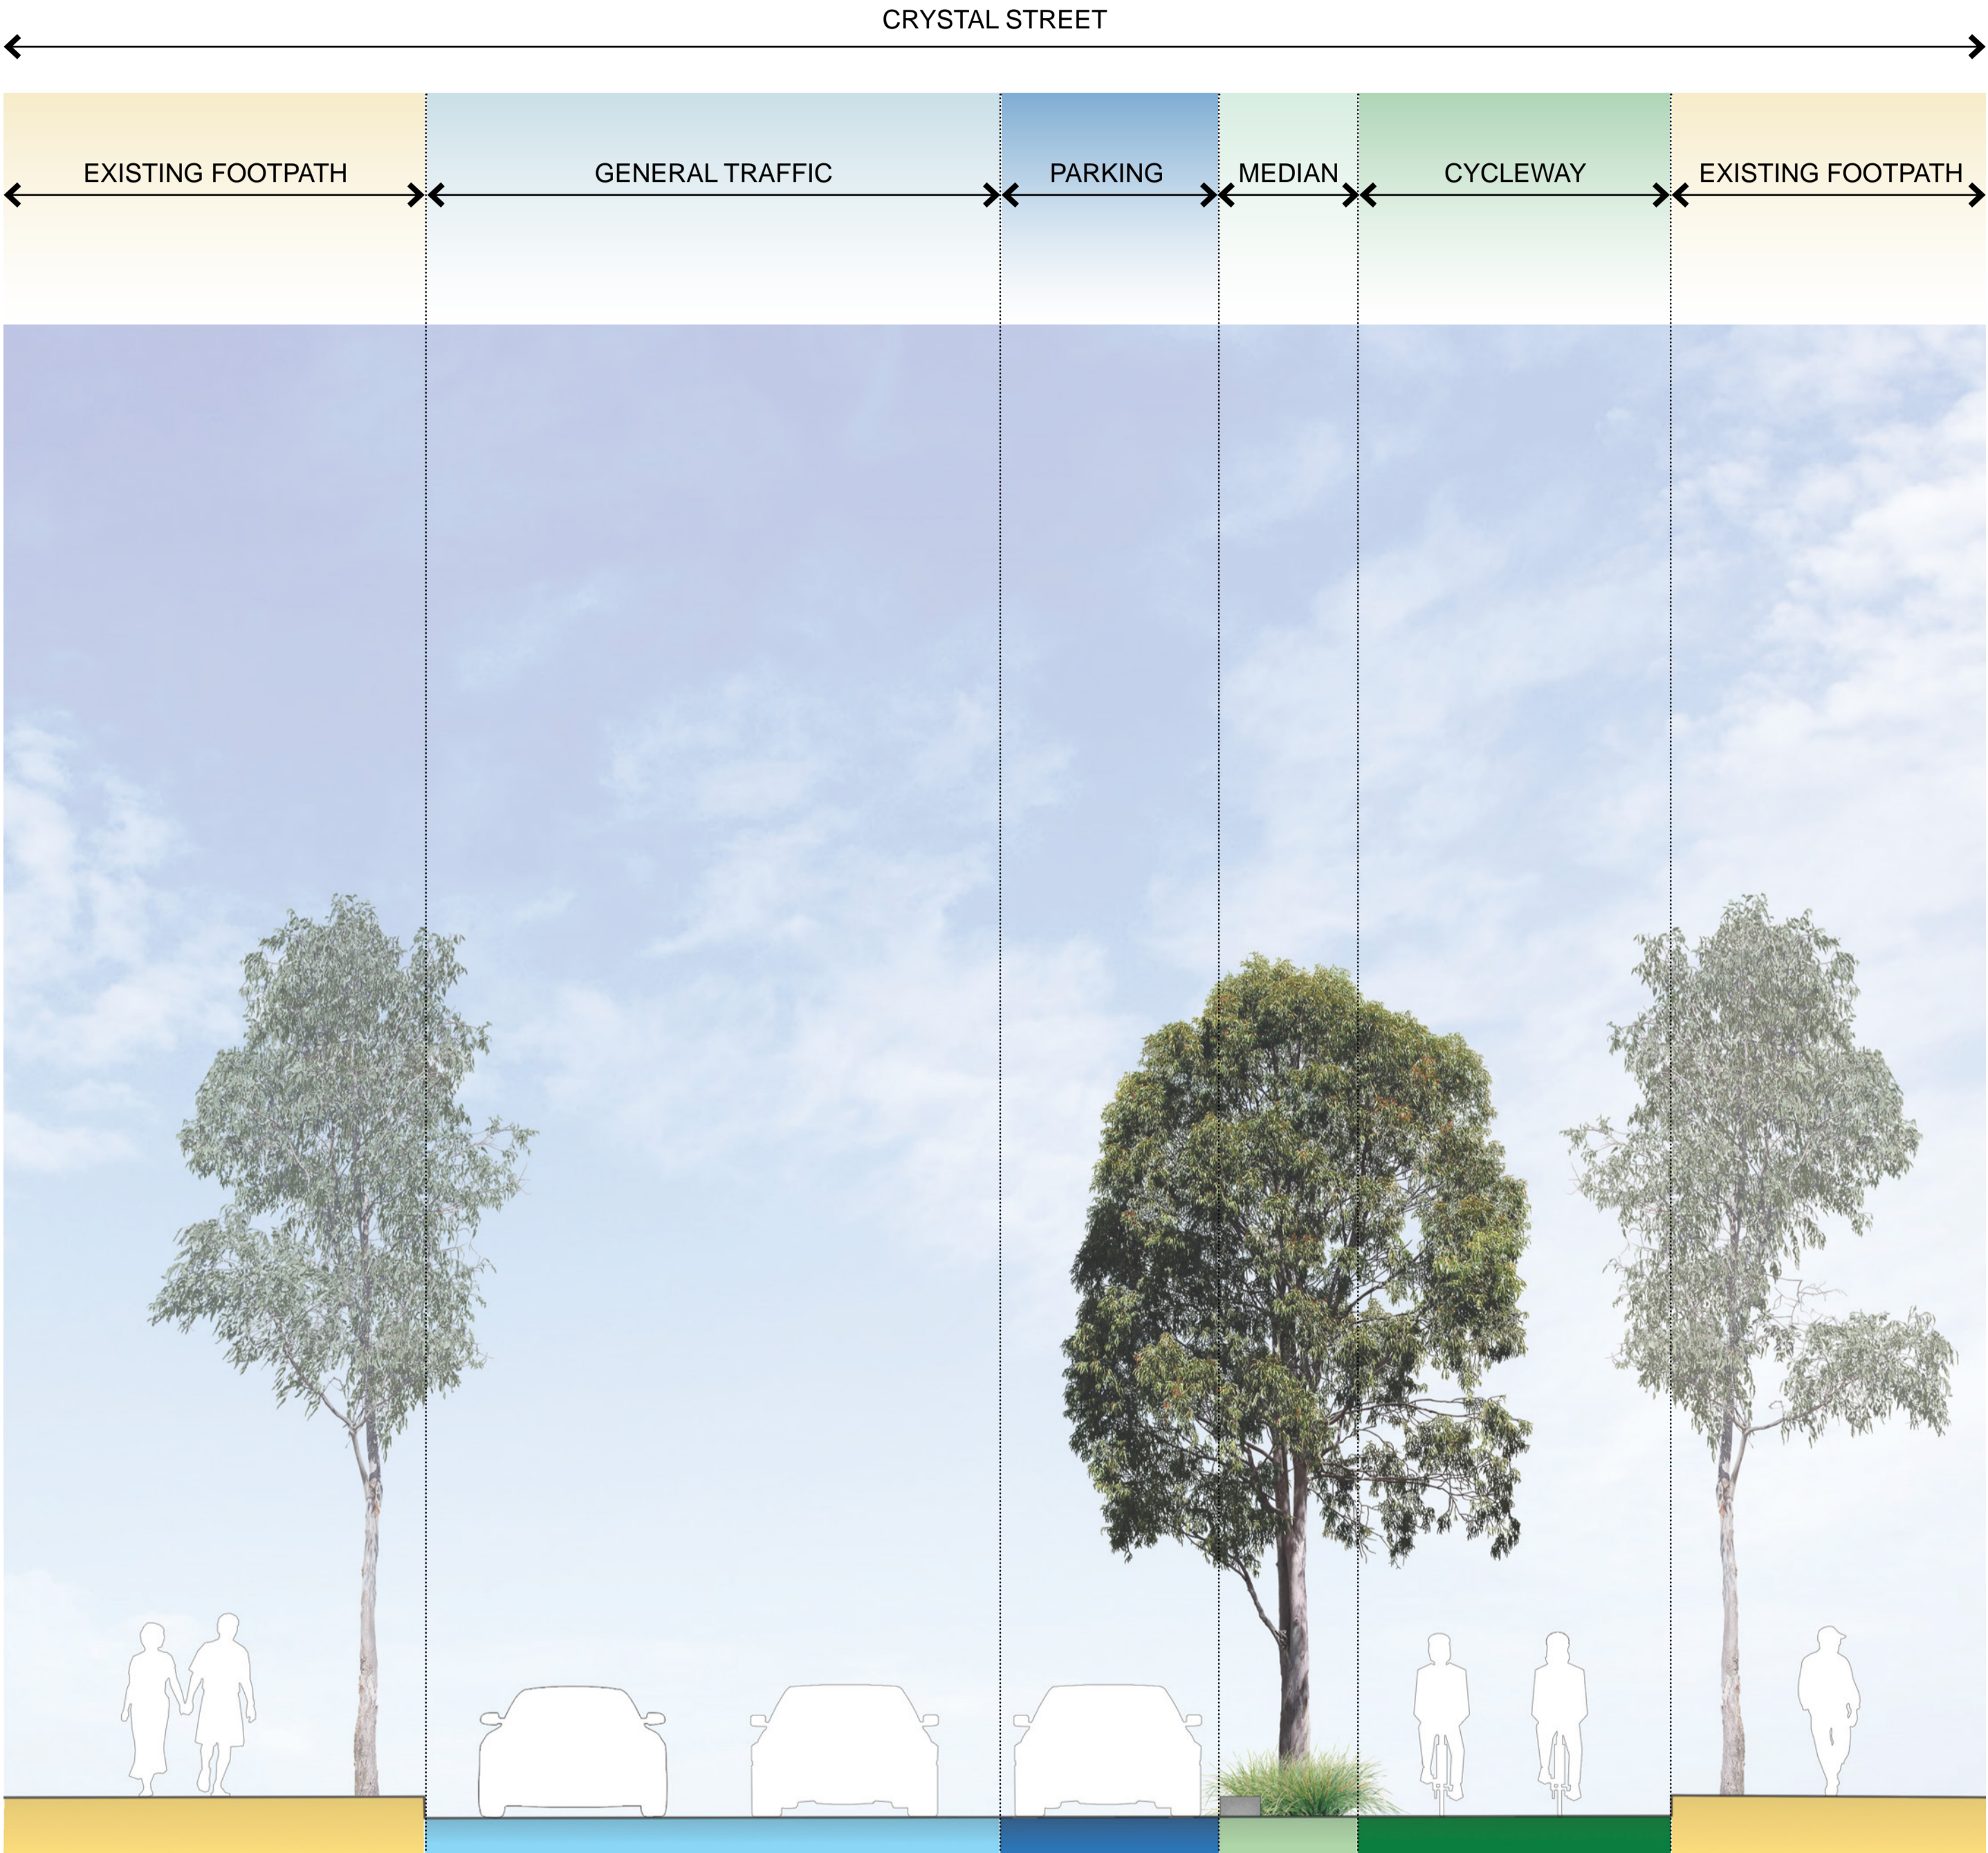

Improving Gadigal Avenue, Potter Street and Crystal Street

Gadigal Avenue to Crystal Street

Improving Gadigal Avenue, Potter Street and Crystal Street

Typical Street Cross Section

**TYPICAL STREET CROSS SECTION A-A
CRYSTAL STREET**

Improving Gadigal Avenue, Potter Street and Crystal Street

Existing View - Crystal Street

EXISTING VIEW OF CRYSTAL STREET NEAR THE POTTER STREET INTERSECTION LOOKING NORTH

Improving Gadigal Avenue, Potter Street and Crystal Street

Artist's Impression - Crystal Street

ARTIST'S IMPRESSION 1: PROPOSED VIEW OF CRYSTAL STREET NEAR THE POTTER STREET INTERSECTION LOOKING NORTH