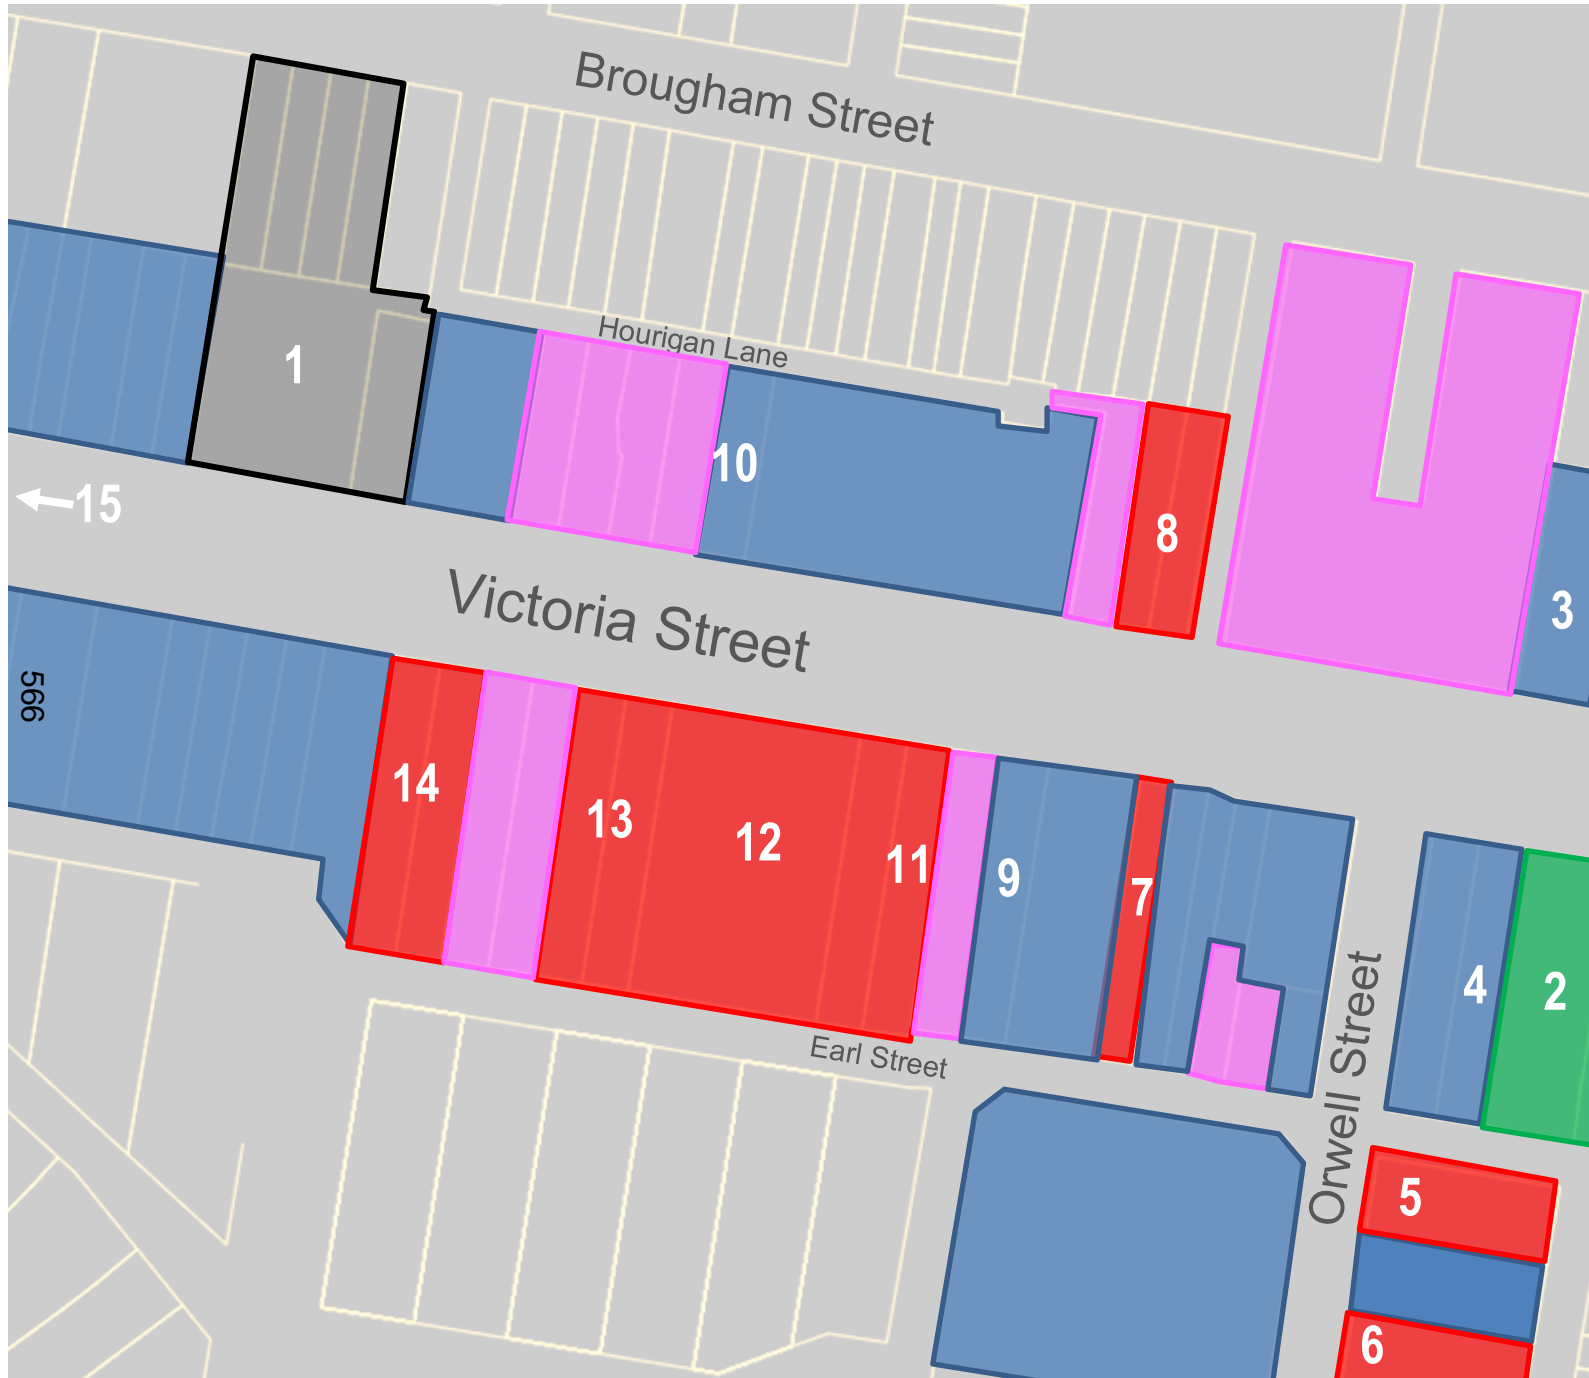

Attachment A11

Land Use Analysis

Land Use Analysis

Victoria Street Potts Point

1. **The Site**
(169-173 Victoria + 92-98 Brougham)
2. 120-124 Victoria – Spicers Hotel
3. 123 Victoria – The Butler
4. 126 Victoria – Short Term Rental
5. 6-8 Orwell - The Village Backpacker
6. 18 Orwell - Orwell Lodge backpacker
7. 144 Victoria – Chilli Blue (Backpackers)
8. 141 Victoria St – Kanga House
9. 152 Victoria – Victoria Street Lodge
10. 155 Victoria – Ms G Restaurant
11. 156 Victoria – Zing Backpacker
12. 160-162 – The Original Backpackers Hostel
13. 166 Victoria – Highfield Backpackers
14. 174 Victoria – Backpackers HQ
15. 203 Victoria - To Holiday Inn Hotel

Legend

-  **The Site**
-  **Residential**
-  **Backpacker/Hostel**
-  **Hotel**
-  **Mixed Use**

Not to Scale