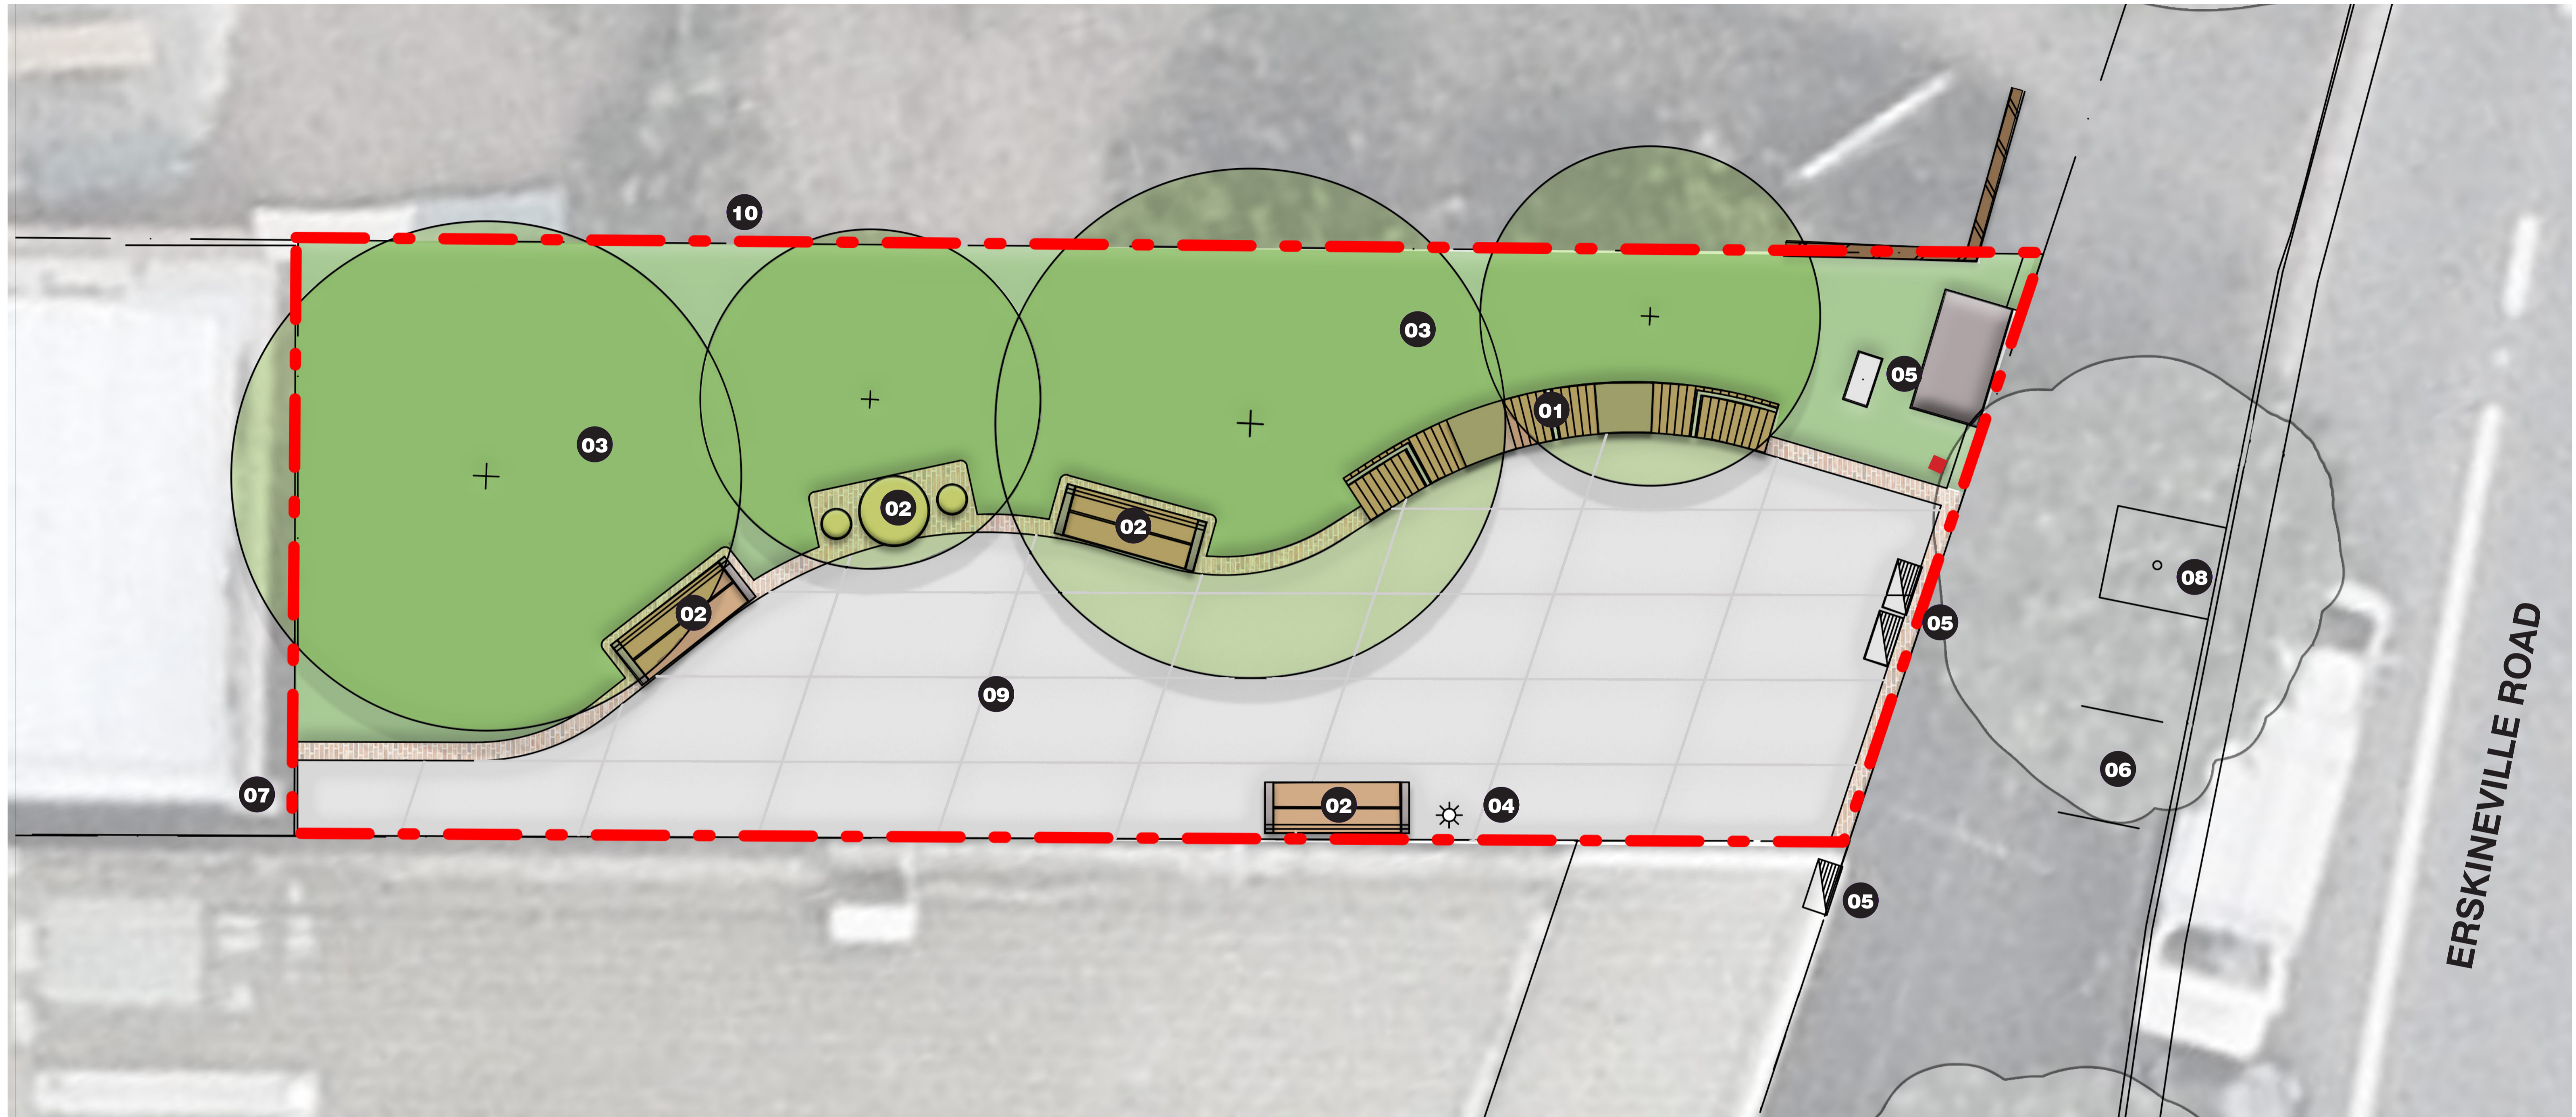

Location Plan

Artist impression of the Ada Villa Terrace Upgrade

Example of new seat

Example of planting

Example of bench seating

Example of chess table and stools

# Proposed Works

- 01** Custom memorial seat – The seat will vary in height
- 02** Seating - Seating area with bench seats and chess table and stools
- 03** Planting - Extend and embellish garden bed with new planting and trees
- 04** Existing Light
- 05** Existing services retained
- 06** New Bike Hoops
- 07** Maintain access to adjacent property

- 08** Retain existing street trees
- 09** Upgraded pavement
- 10** Existing fencing

-  Site boundary
-  **NORTH**
-  Existing tree - retain
-  New tree
-  New planting
-  Pavement
-  Park sign
-  Existing Light - retain
-  Existing service pits - retain
-  Existing electrical pillar - retain