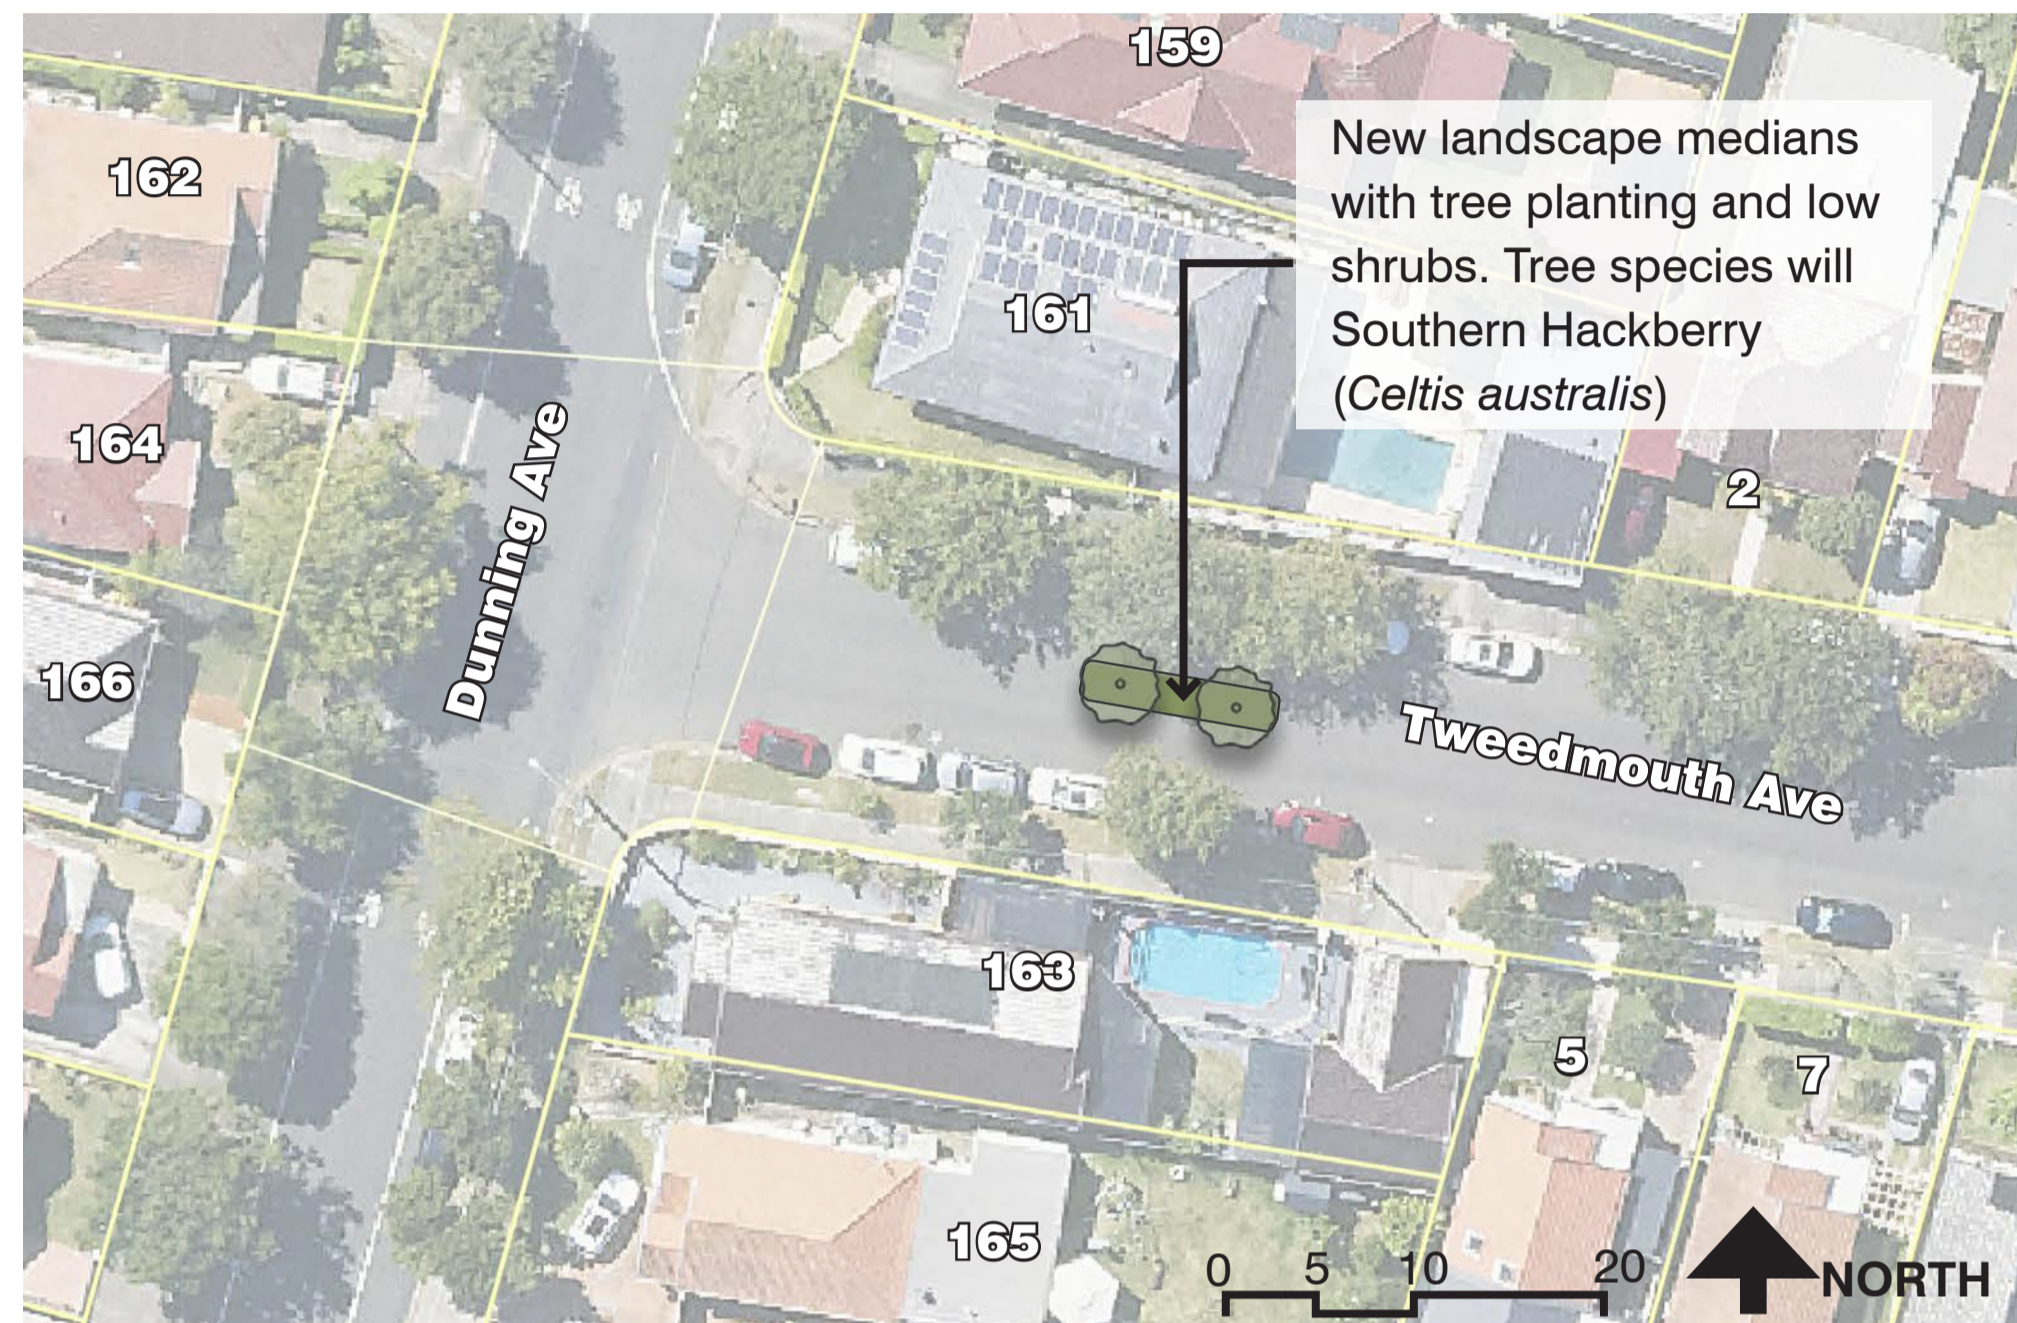

Location Plan - Tweedmouth Avenue, Rosebery

01 - Plan - Tweedmouth Ave and Dunning Ave

02 - Plan - Tweedmouth Ave and Primrose Ave

03 - Plan - Tweedmouth Ave and Dalmeny Ave

Example of a mature Southern Hackberry (*Celtis australis*) to be planted in landscaped median strips.

Example of landscape median strip with tree planting.

Legend

-  New landscape area
-  New tree