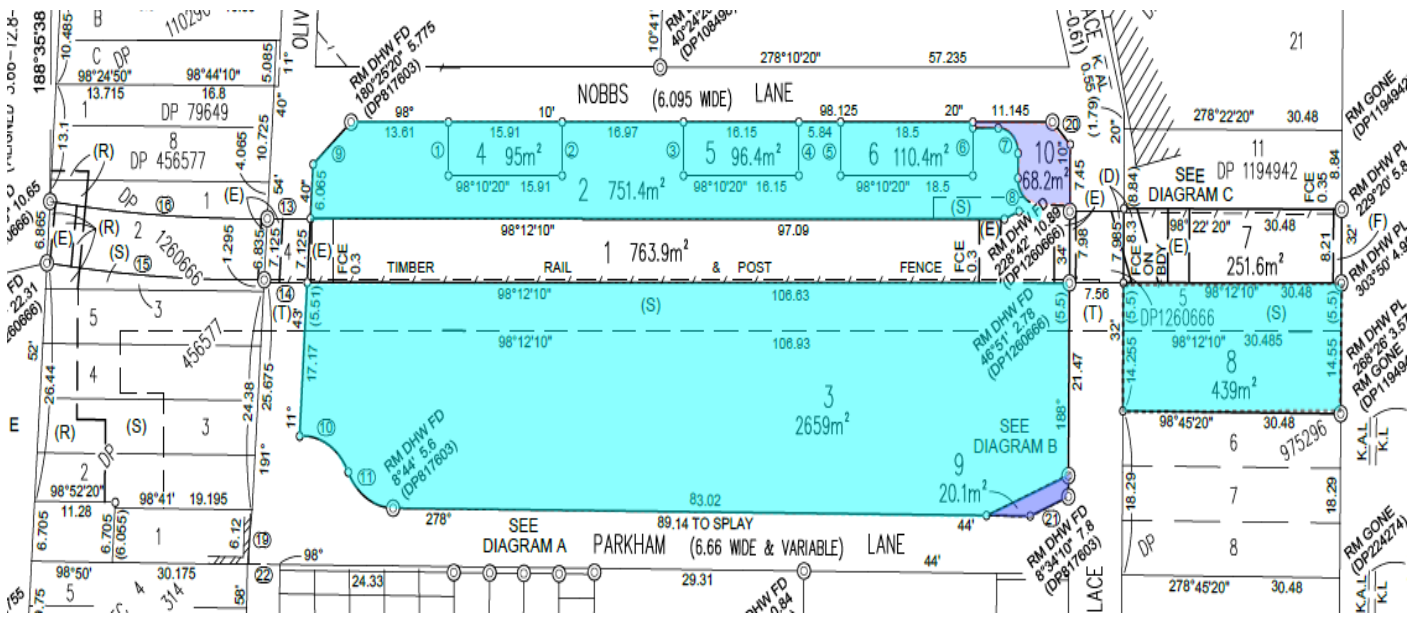

WIMBO PARK, SURRY HILLS

TfNSW transfer land

**Transfer land - Proposed Lots 2, 3, 4, 5, 6 and 8
(shaded blue and proposed for Operational classification)**