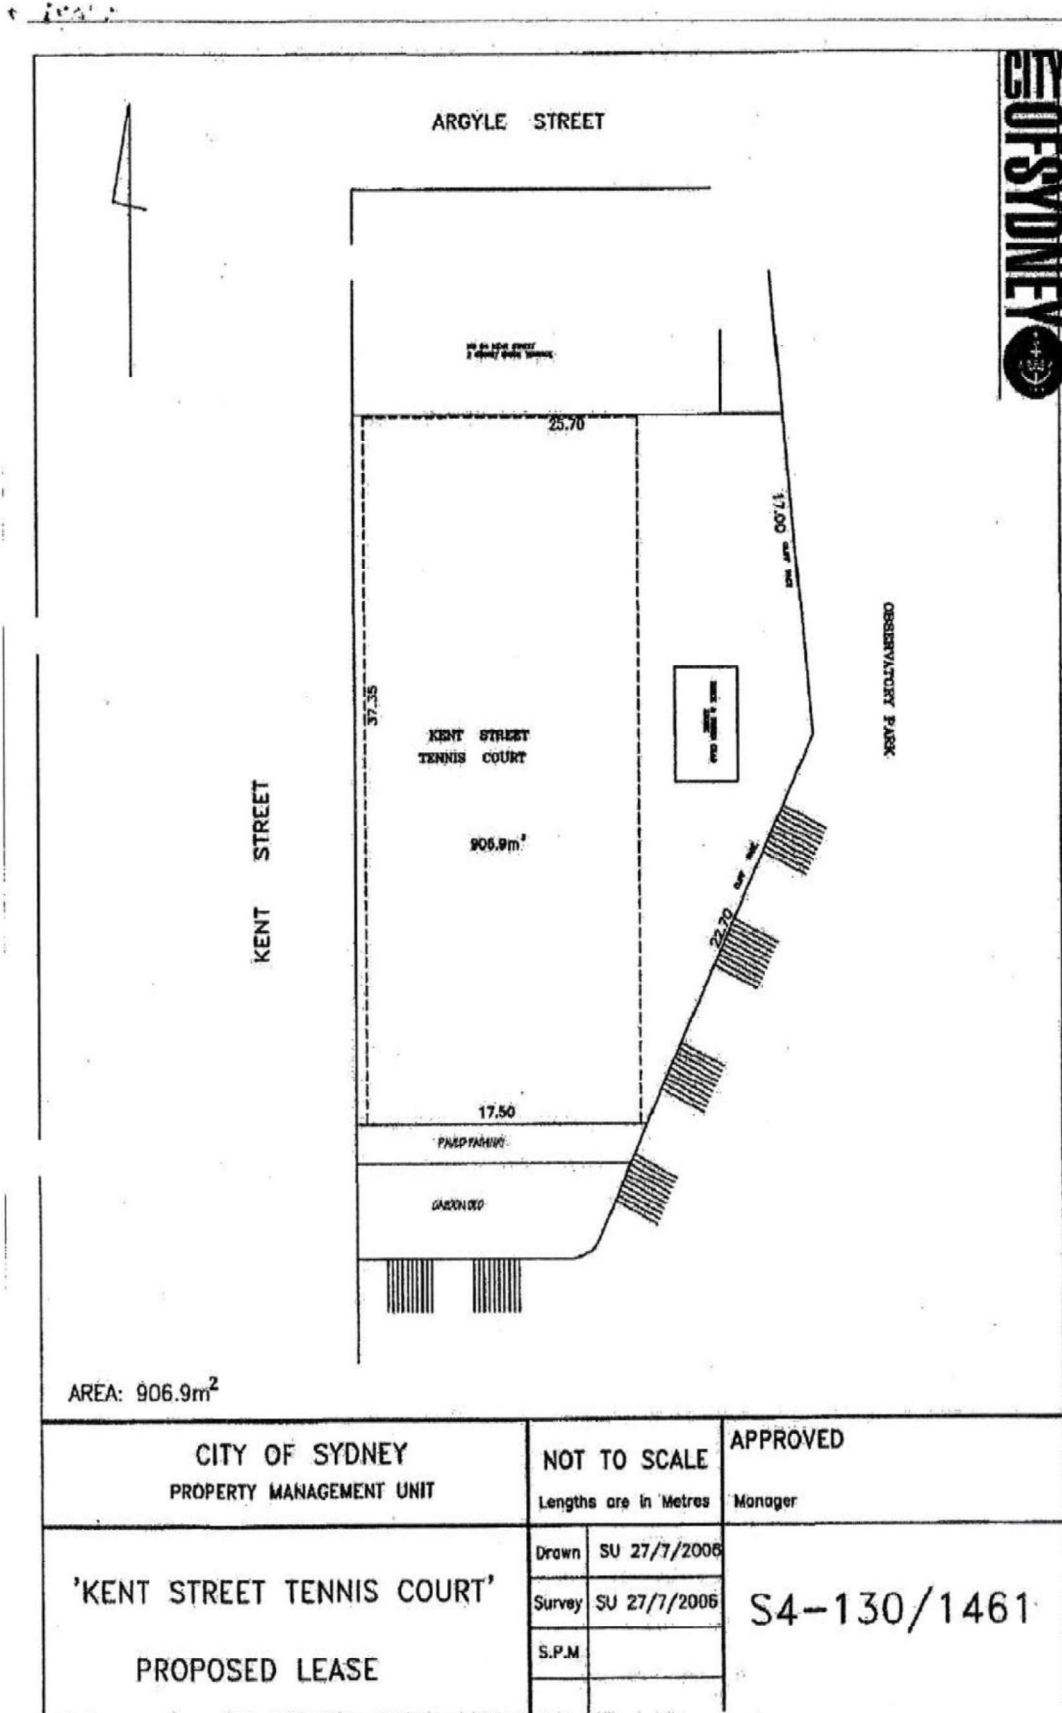

Schedule 1 Plan

CITY OF SYDNEY PROPERTY MANAGEMENT UNIT	NOT TO SCALE Lengths are in Metres		APPROVED Manager	
	Drawn	SU 27/7/2006	S4-130/1461	
'KENT STREET TENNIS COURT'		Survey		SU 27/7/2006
PROPOSED LEASE		S.P.M.		