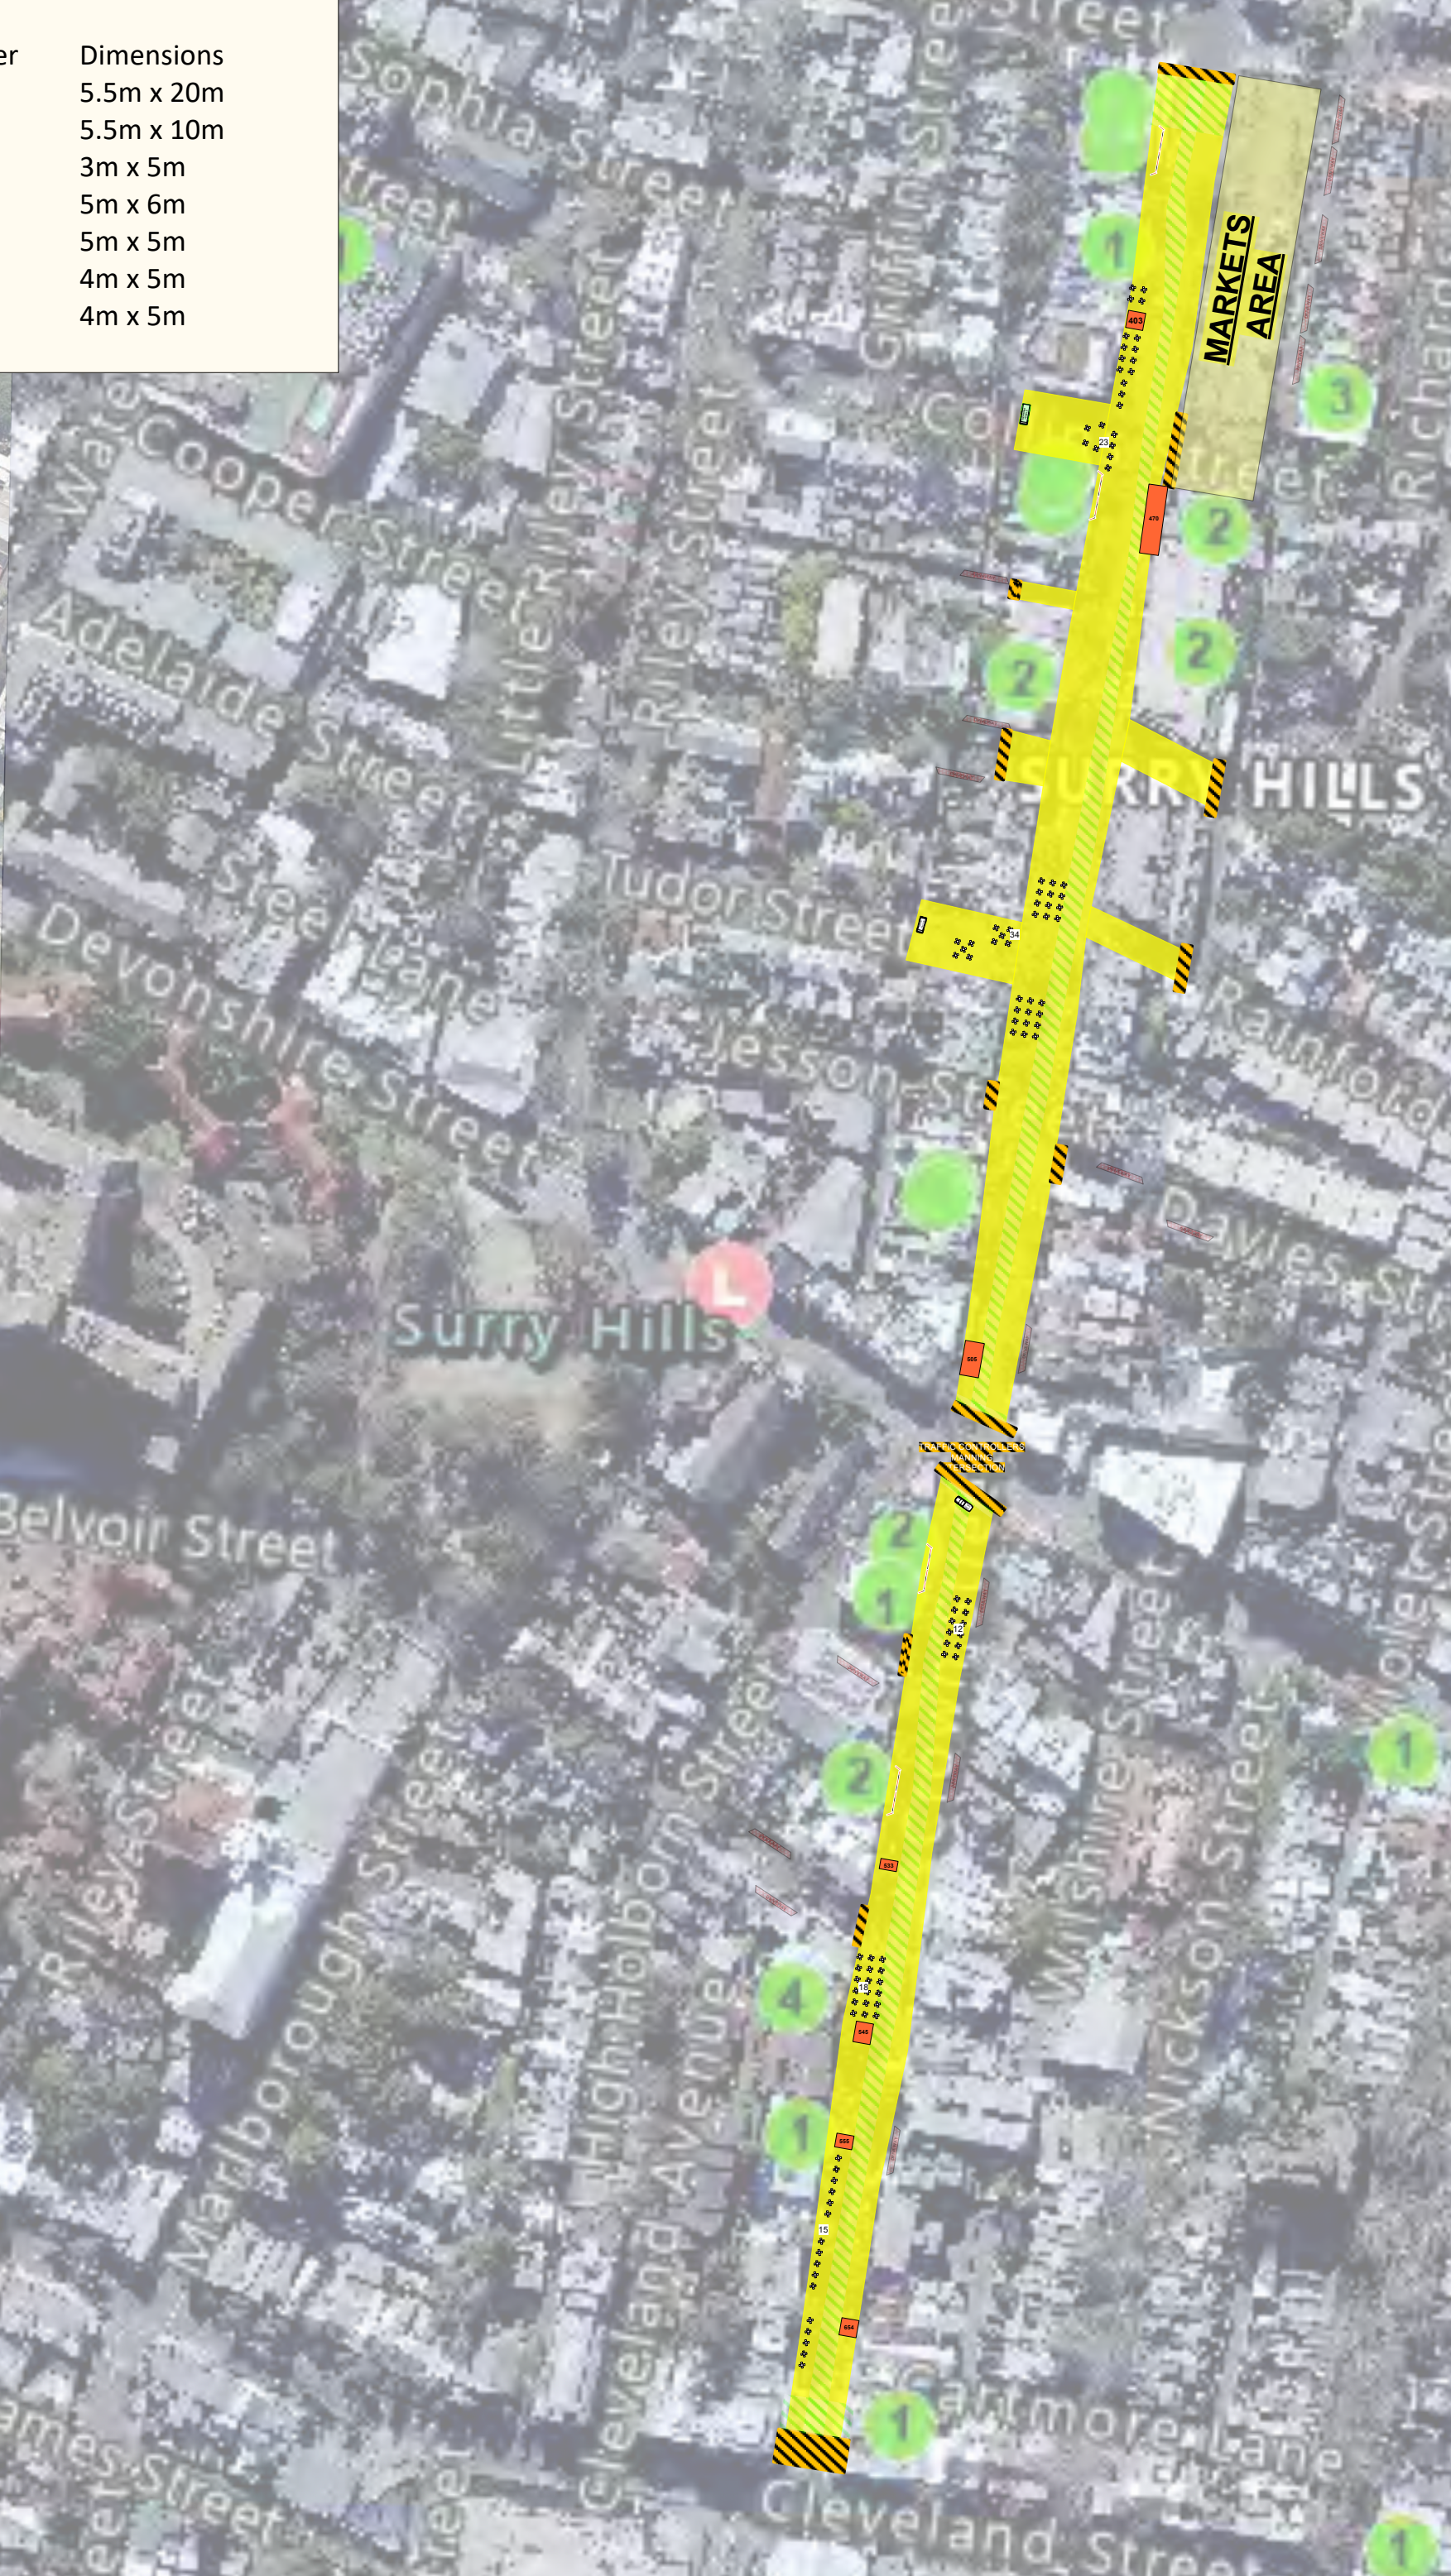

Premises	Number	Dimensions
Clock Hotel	470	5.5m x 20m
Trinity Bar	505	5.5m x 10m
Triple Shot Cafe	533	3m x 5m
Masala Theory	545	5m x 6m
Surry Hills Fine Wines	654	5m x 5m
Mega gyradiko	555	4m x 5m
Bad Mama	403	4m x 5m

MARKETS AREA

Surry Hills

SURRY HILLS

Belvoir Street

Belvoir Street

Marlborough Street

High Holborn Street

Cleveland Avenue

Wilshire Street

Nickson Street

James Street

Carmore Lane

Cleveland Street

Sophia Street

Street

Griffin Street

Ware Cooper Street

Little Wyley Street

Adelaide Street

Riley Street

Steel Lane

Tudor Street

Devonshire Street

Lesson Street