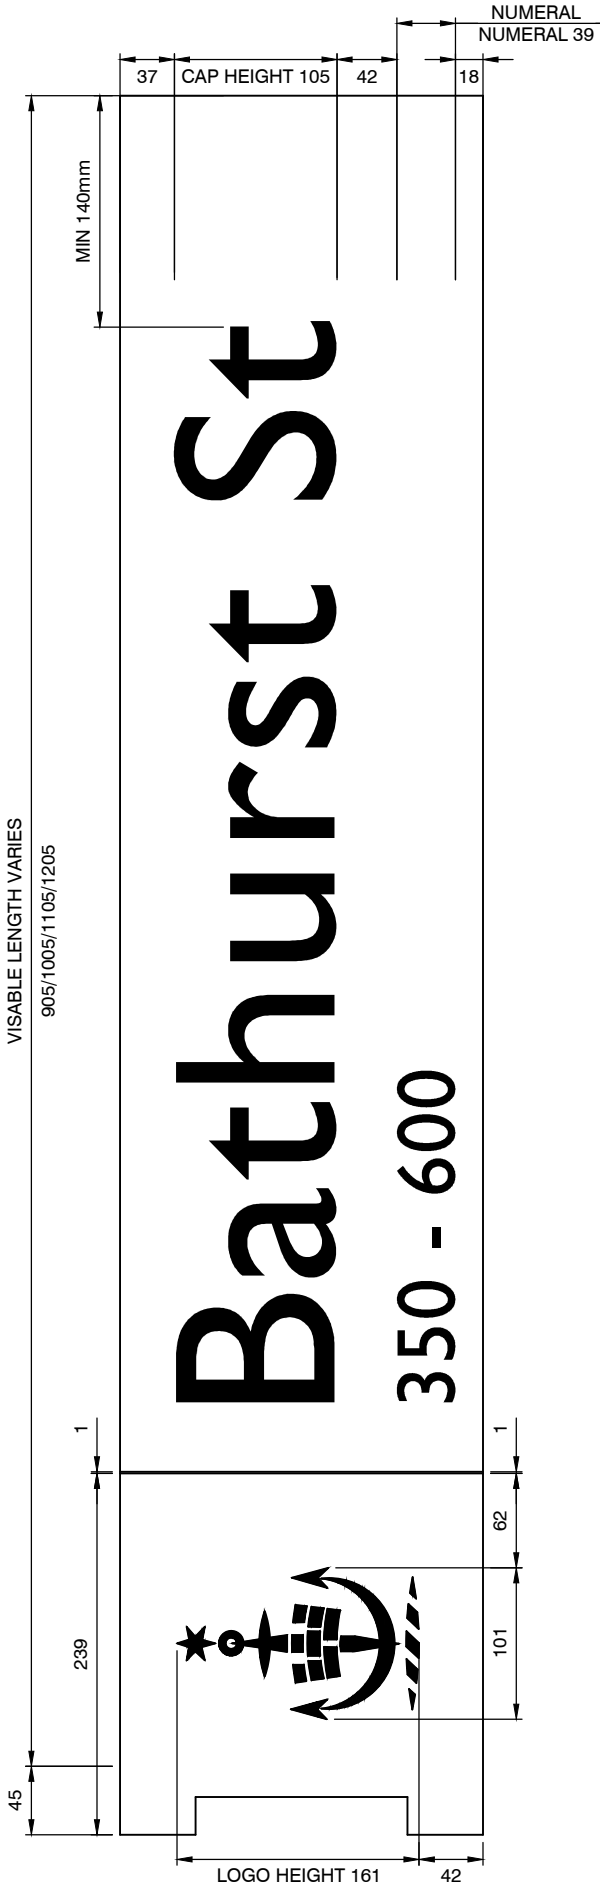

VISIBLE LENGTH VARIES  
905/1005/1105/1205

TYPOGRAPHY

STREET NAME AND NUMERALS SET IN GILL  
SANS REGULAR CAP HEIGHT IS 105mm NUMERAL  
HEIGHT IS 44mm

COLOURS

LETTERING/LOGO IS CUT WHITE 7725/10 VINYL ON  
GREEN AS2700 G11 BOTTLE GREEN FIELD

CONSTRUCTION

MATERIAL IS 6mm ALUMINIUM

SANDED THEN ACID WASHED FOLLOWED BY A TWO PACK  
ETCH PRIMER, THEN A TWO PACK POLYURETHANE TO A  
STANDARD COLOUR.

GRAPHIC APPLIED THEN COATED IN A TWO PACK  
ANTI-GRAFFITI CLEAR COAT

PLAN 1:5

NOTE: ALL DIMENSIONS IN MILLIMETRES UNLESS OTHERWISE STATED