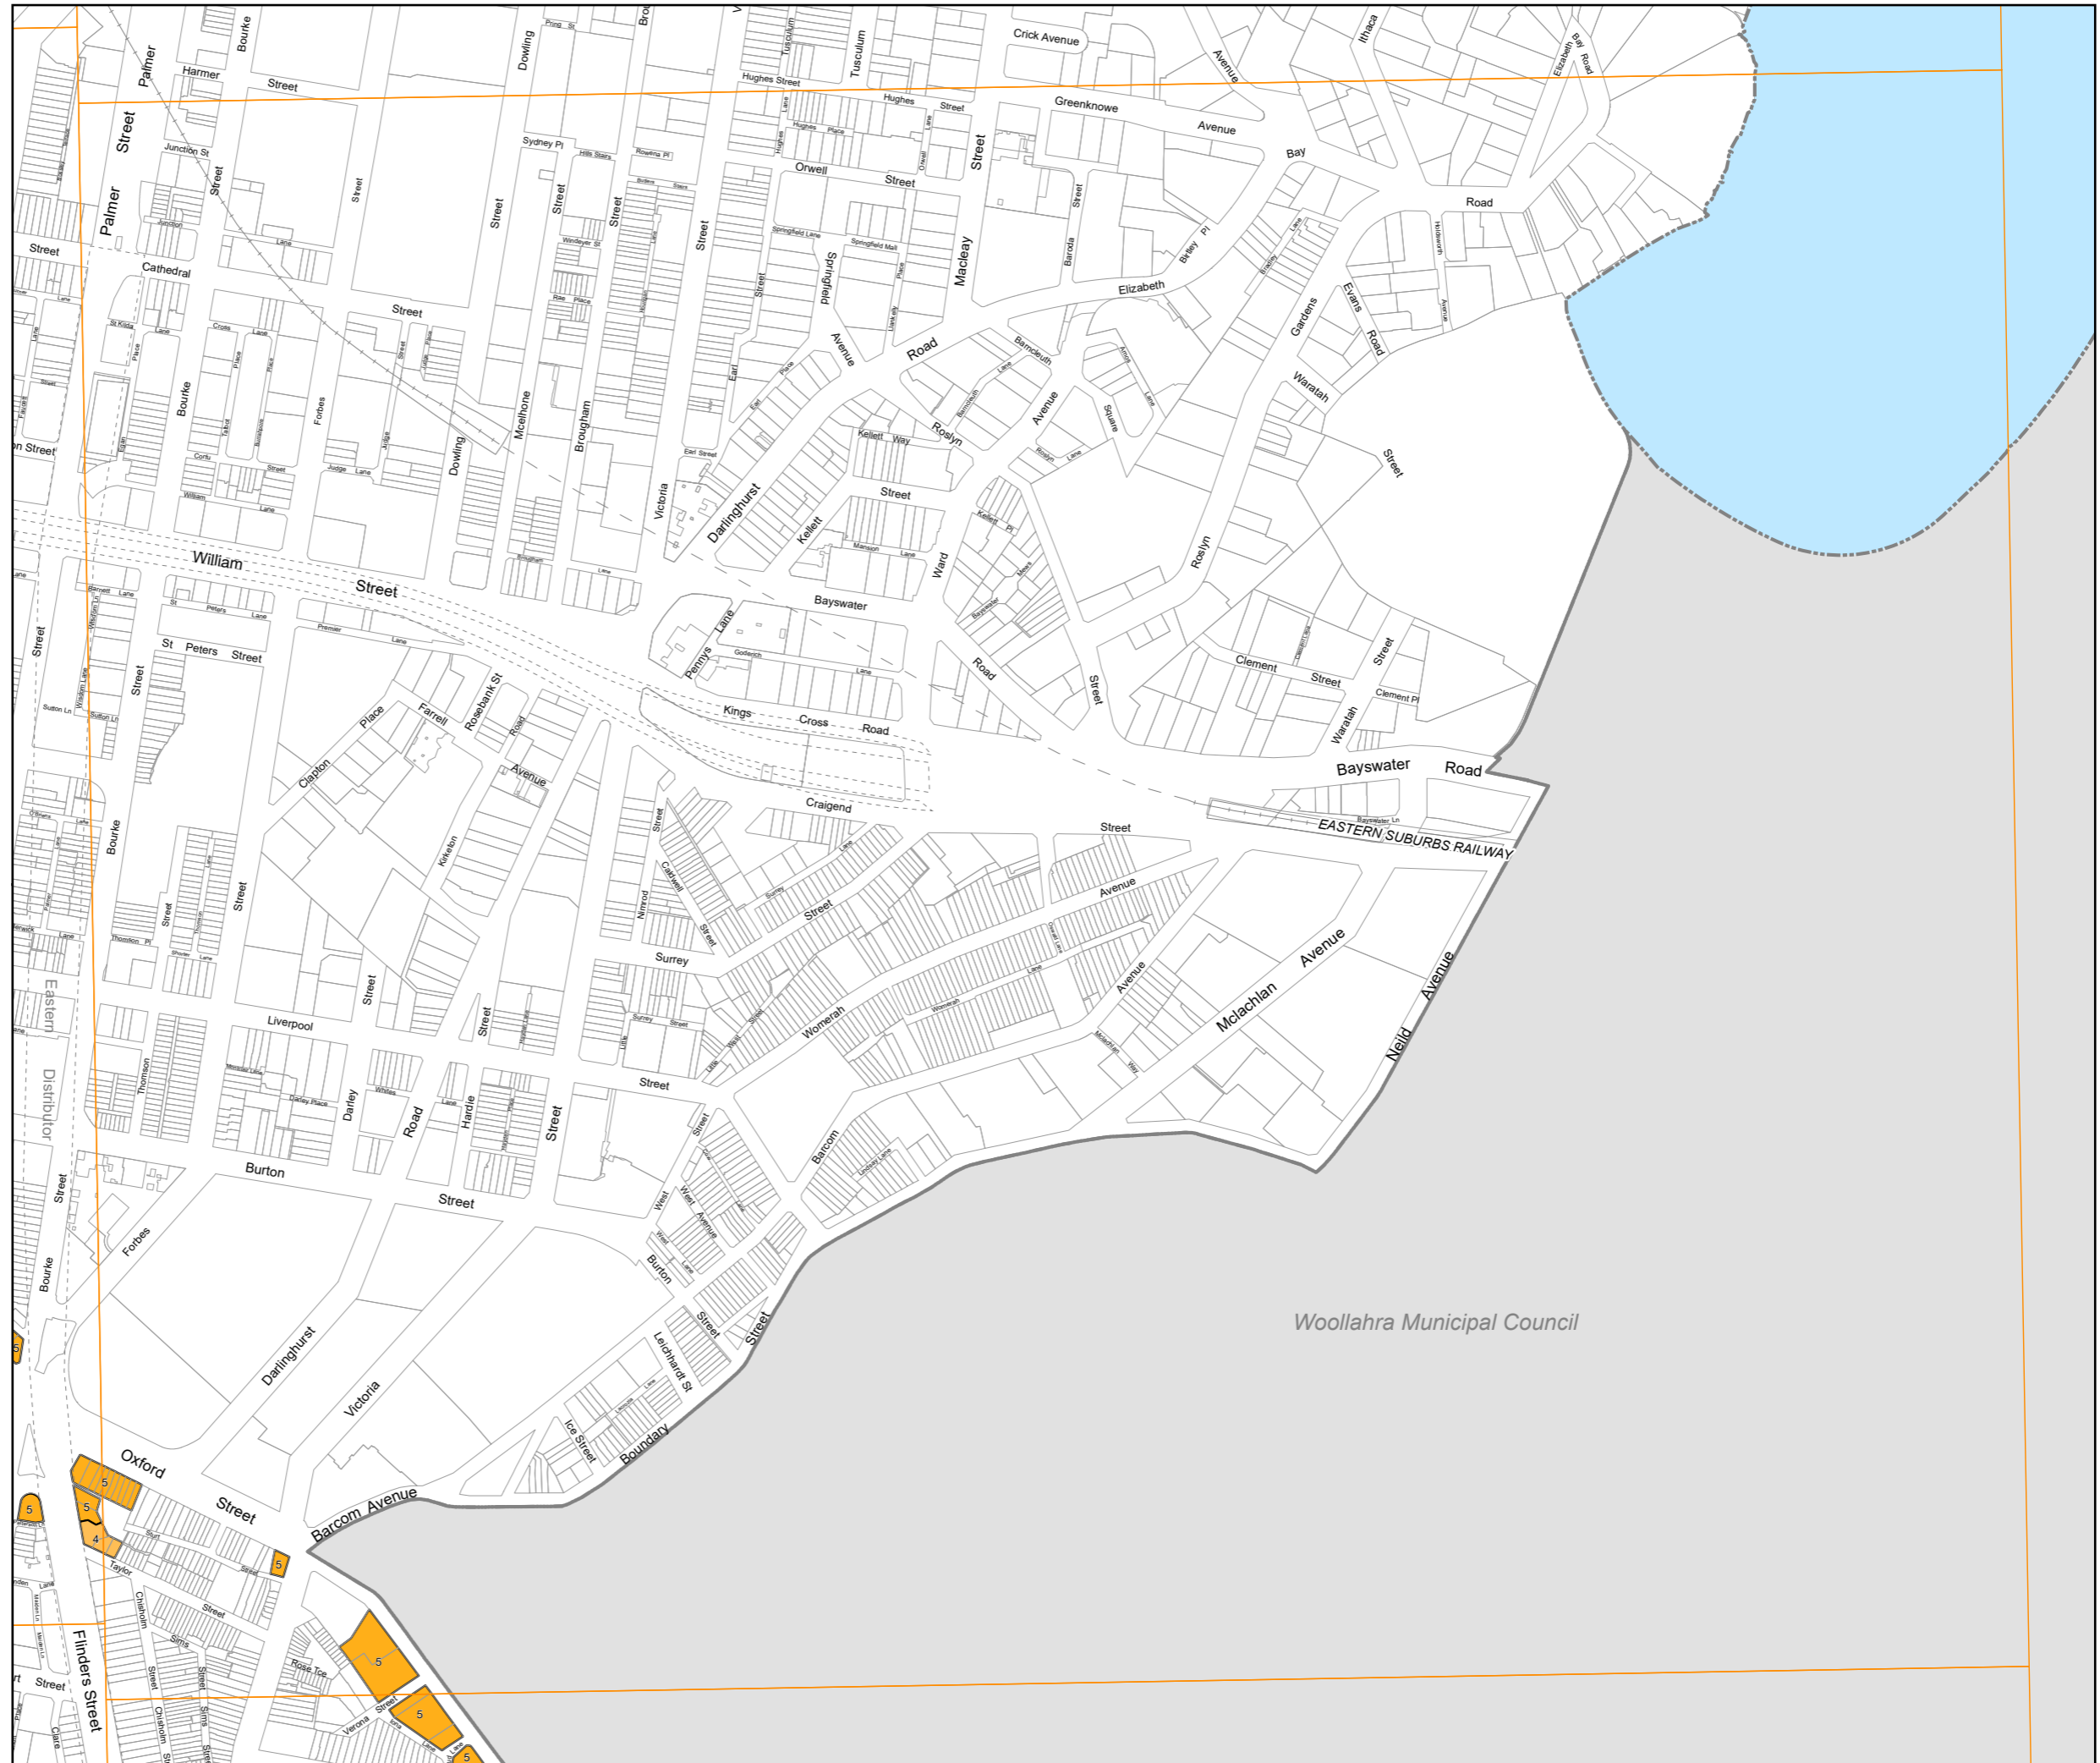

Alternative building height in storeys map Sheet 022

Legend

- 3 Storeys
- 4 Storeys
- 5 Storeys
- 6 Storeys
- 7 Storeys
- Refer to DCP Clause 5.11.5.1 (3)
- Land excluded from this DCP

Woollahra Municipal Council