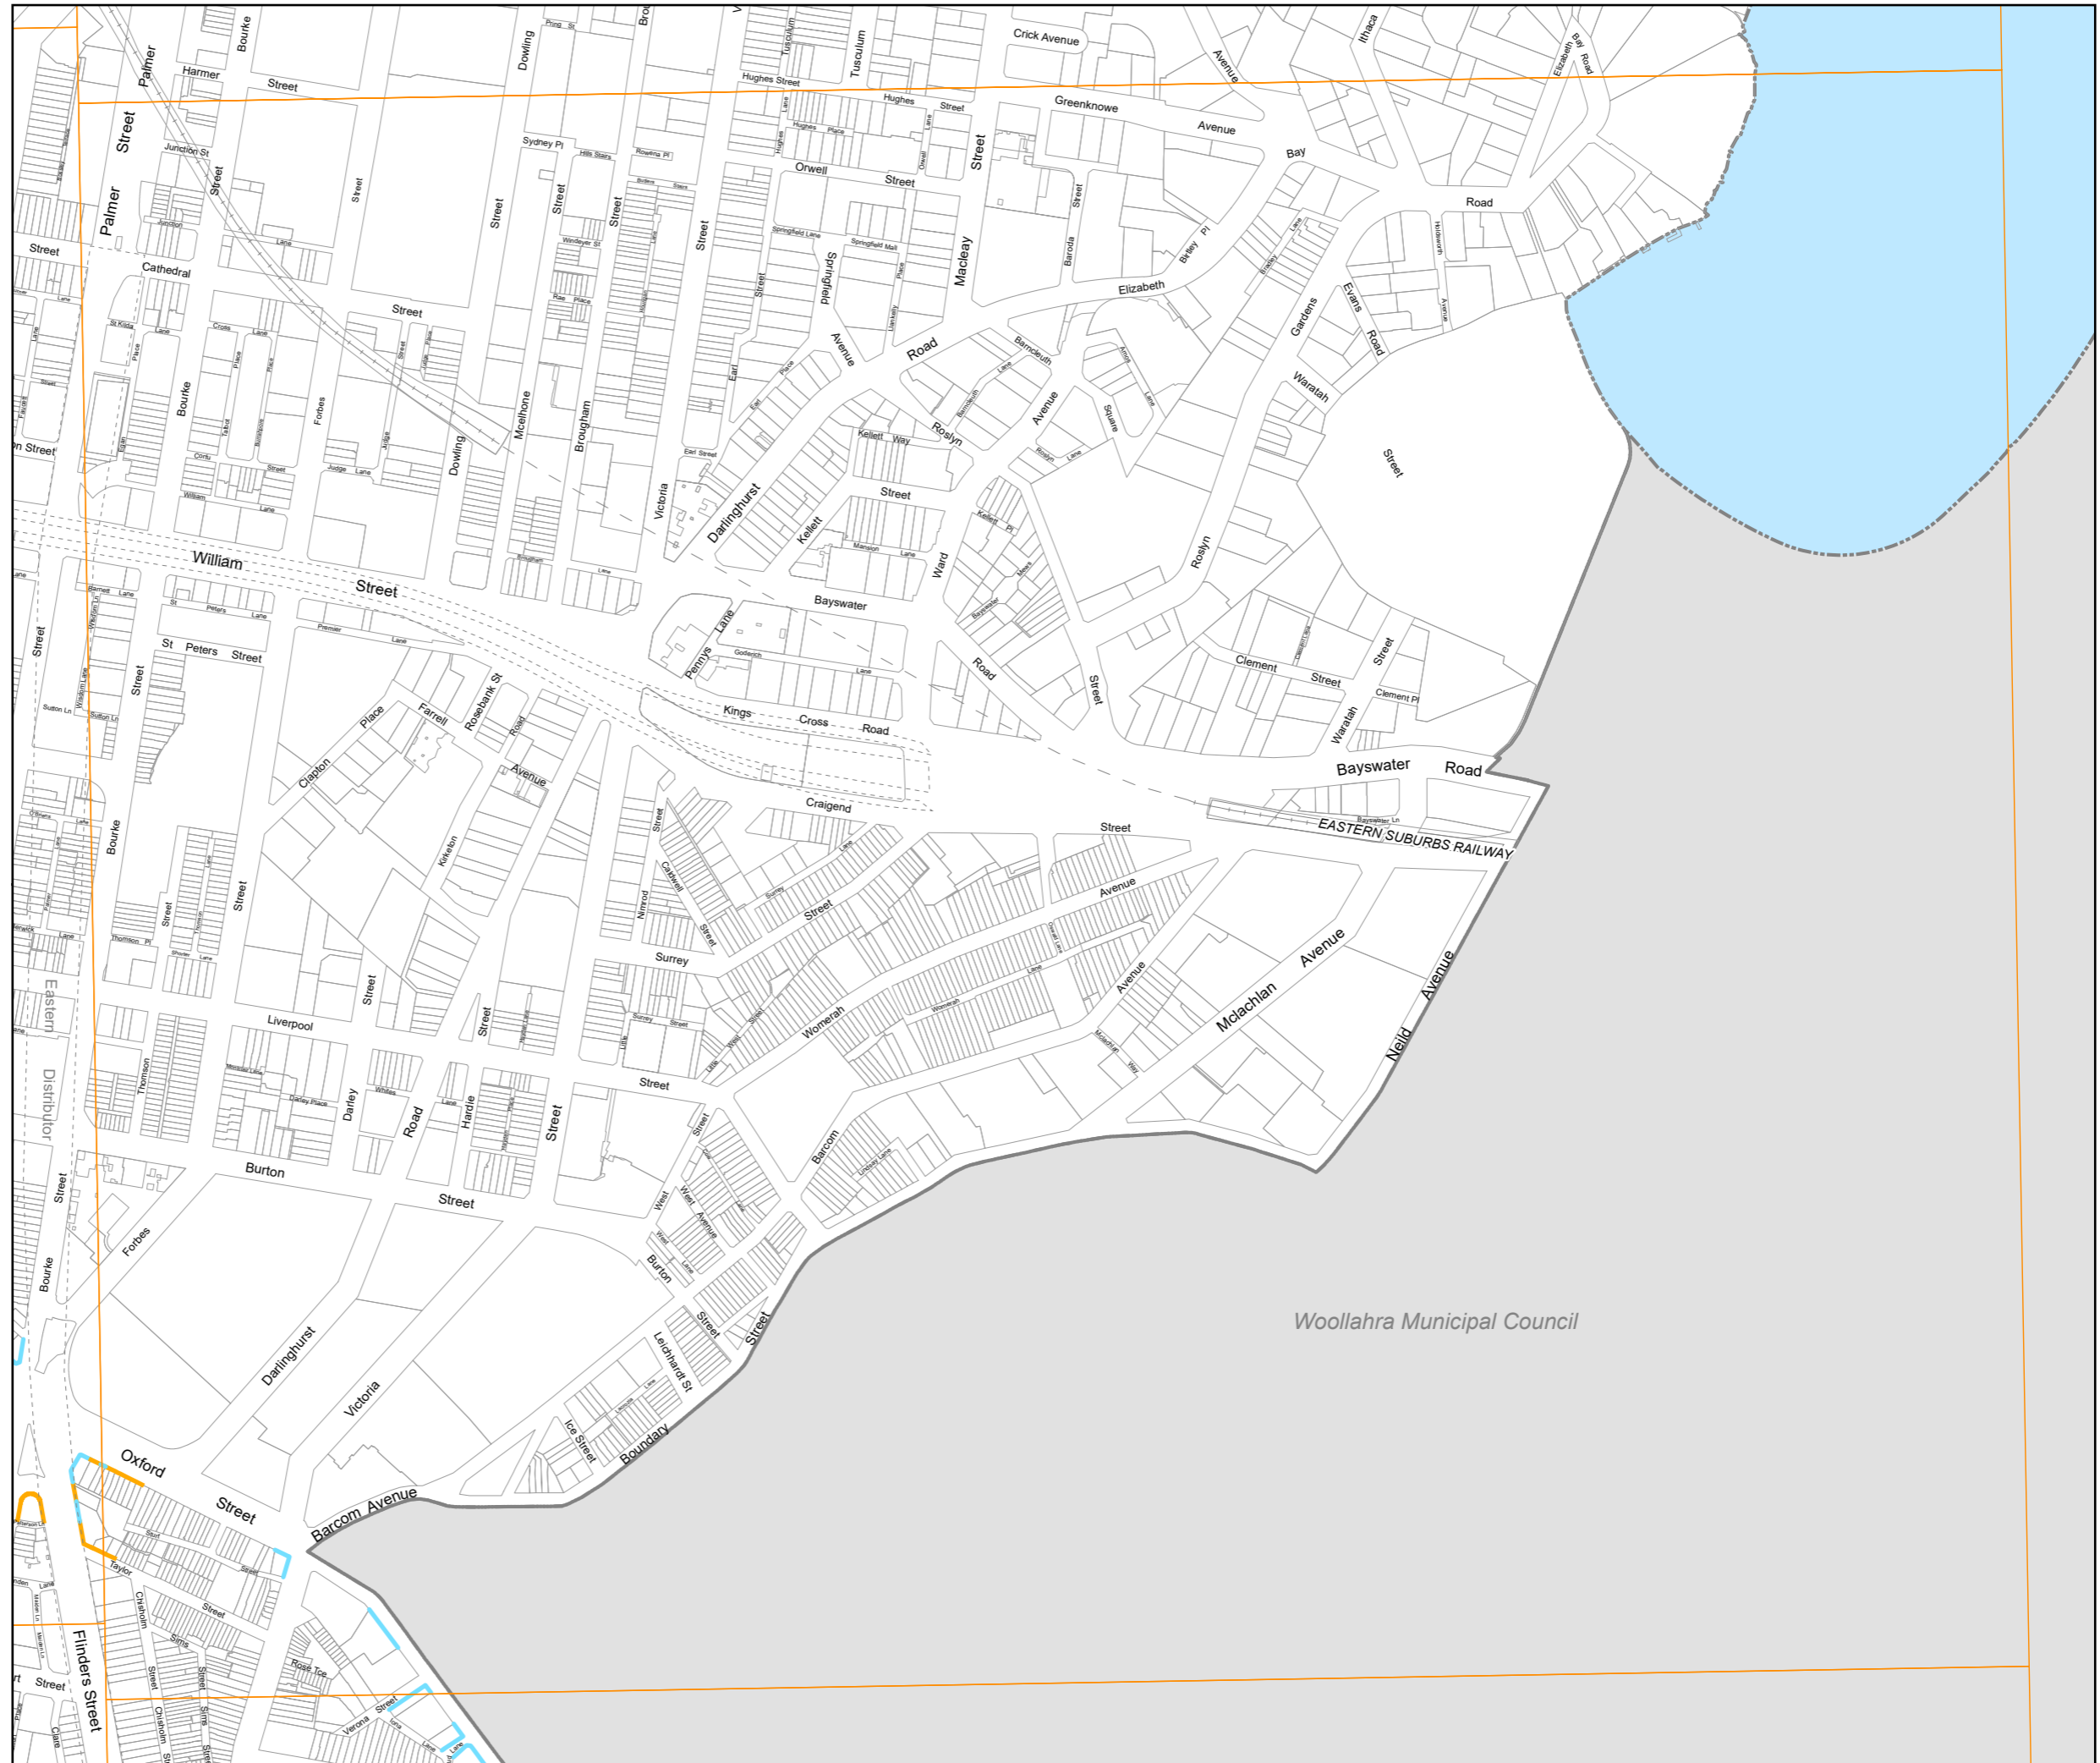

Alternative building street frontage height in storeys map Sheet 022

Legend

- 1 Storeys
- 2 Storeys
- 3 Storeys
- 4 Storeys
- 5 Storeys
- Land excluded from this DCP

Woollahra Municipal Council