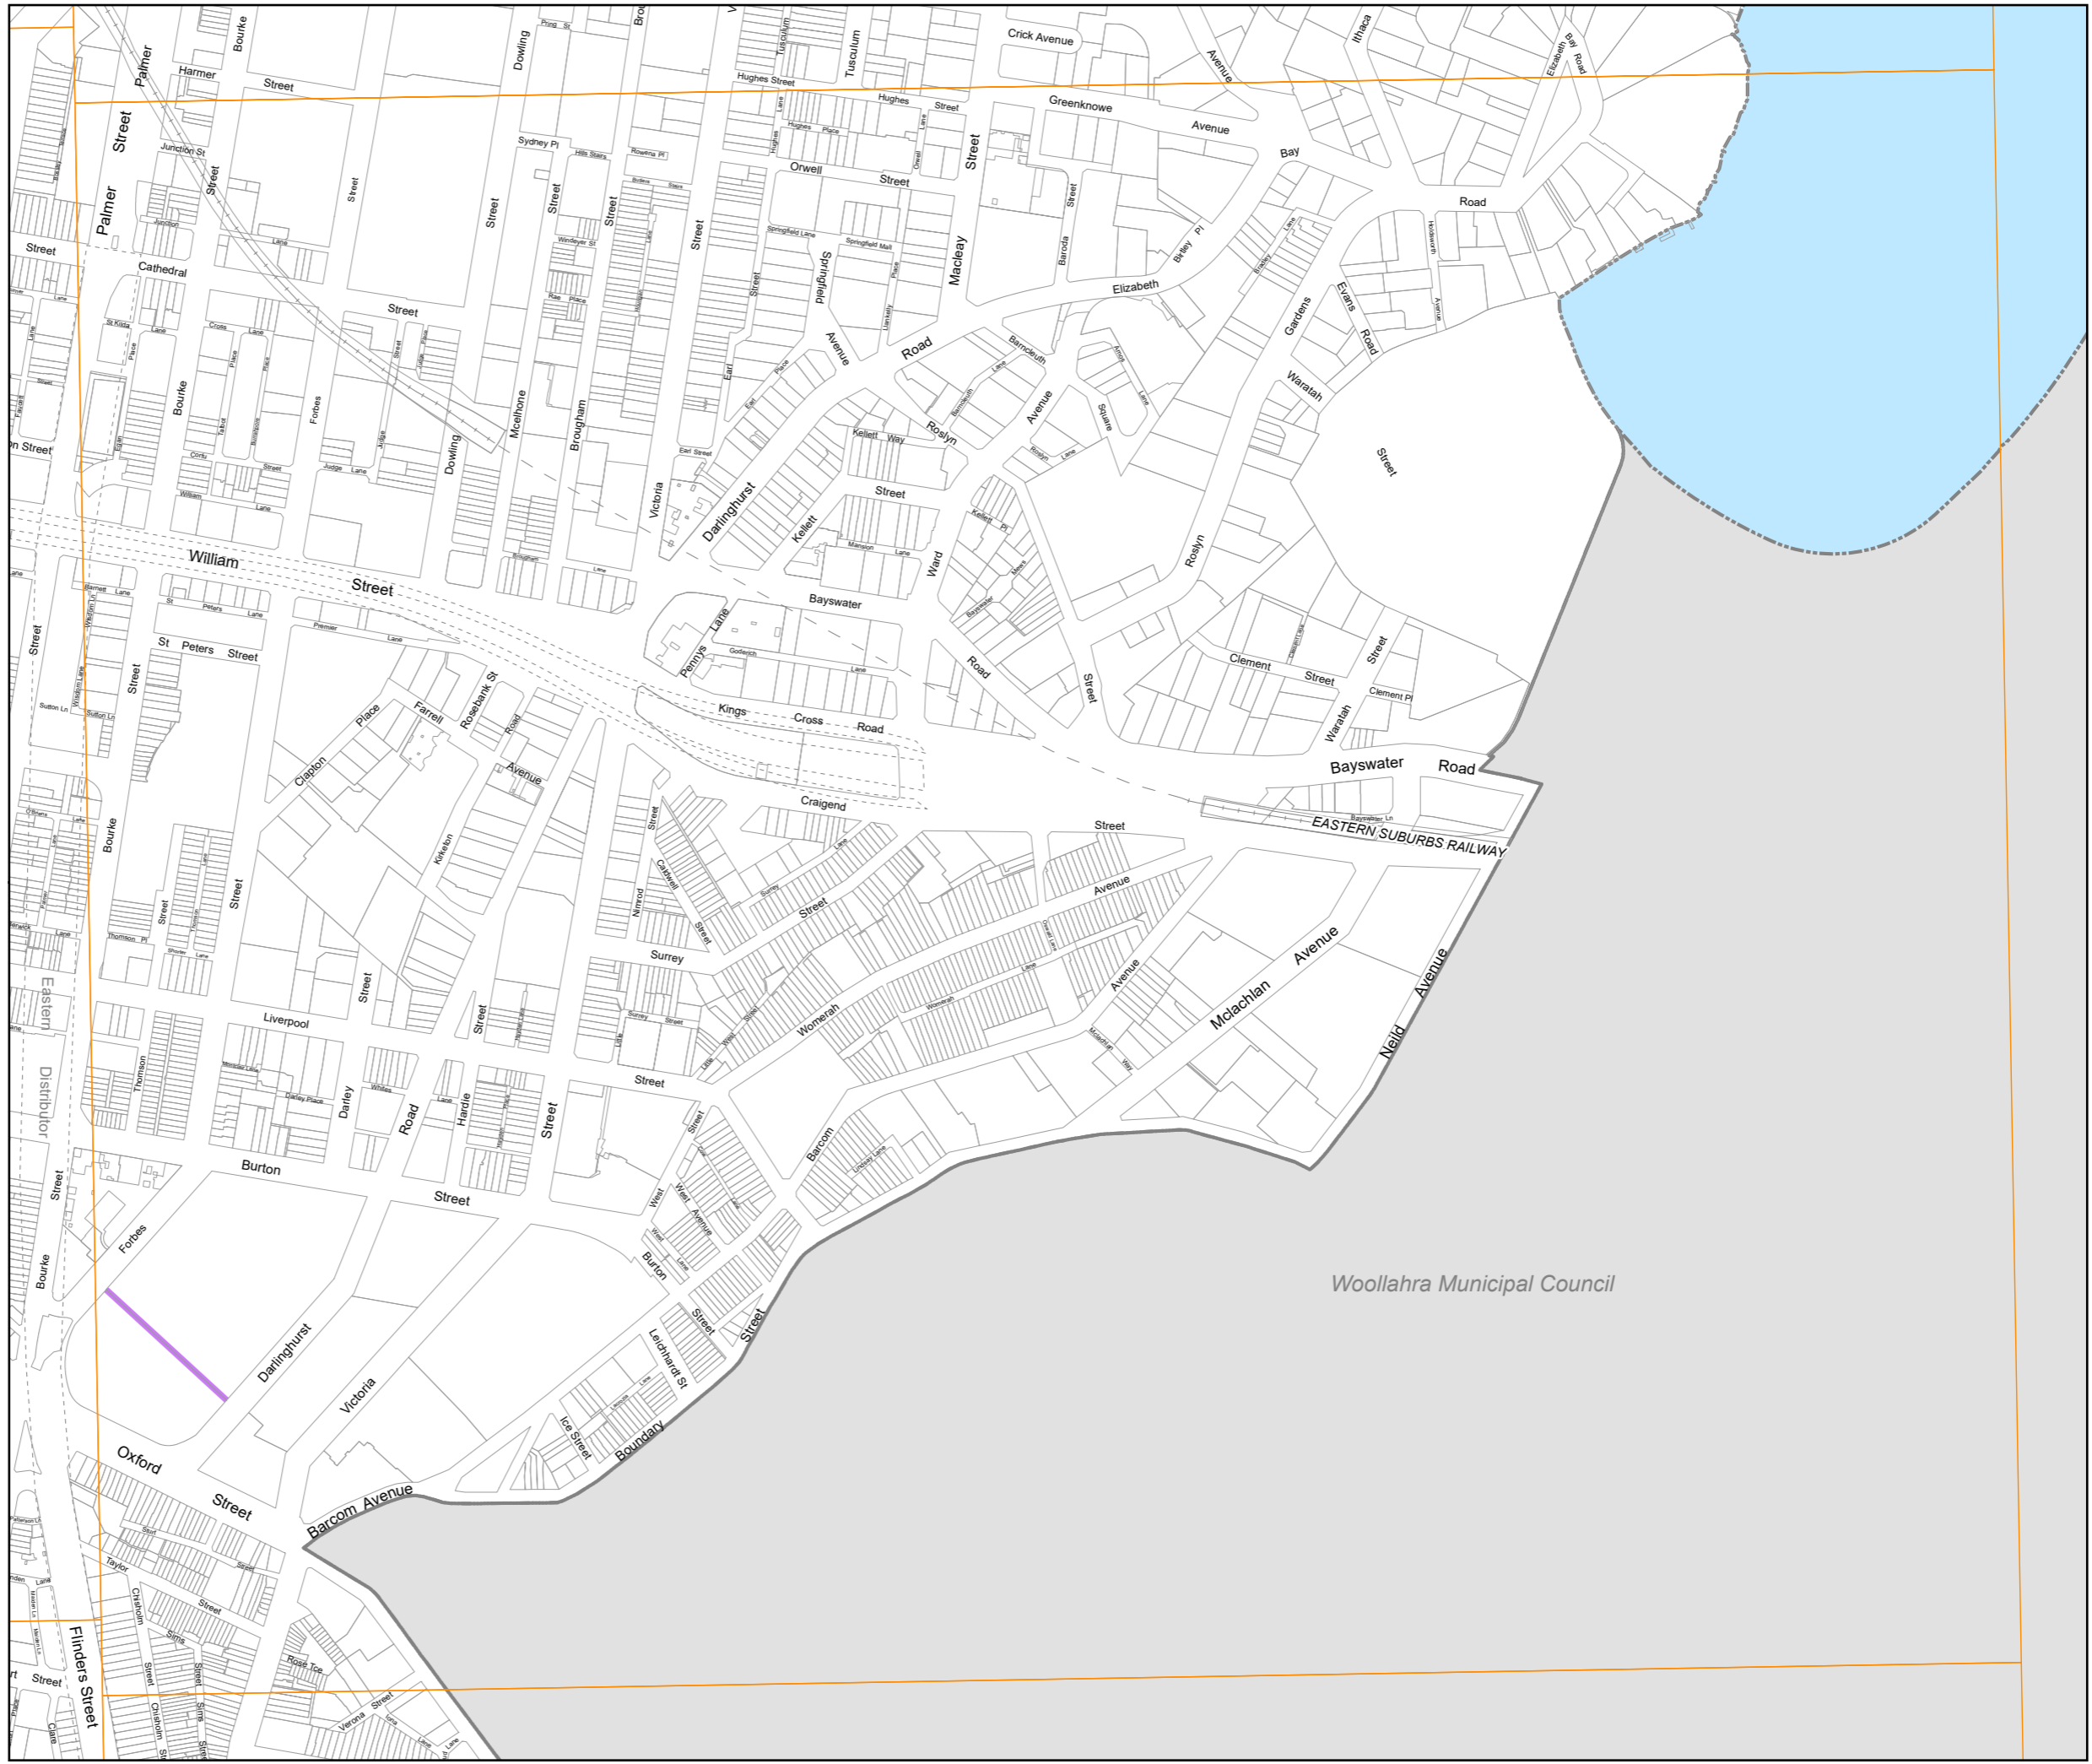

Through site links map Sheet 022

Legend

- Existing above & underground through site link
- Existing through site link
- Existing underground through site link
- Proposed through site link
- Liveable green network
- Proposed streets
- Proposed lane
- Land excluded from this DCP

Woollahra Municipal Council