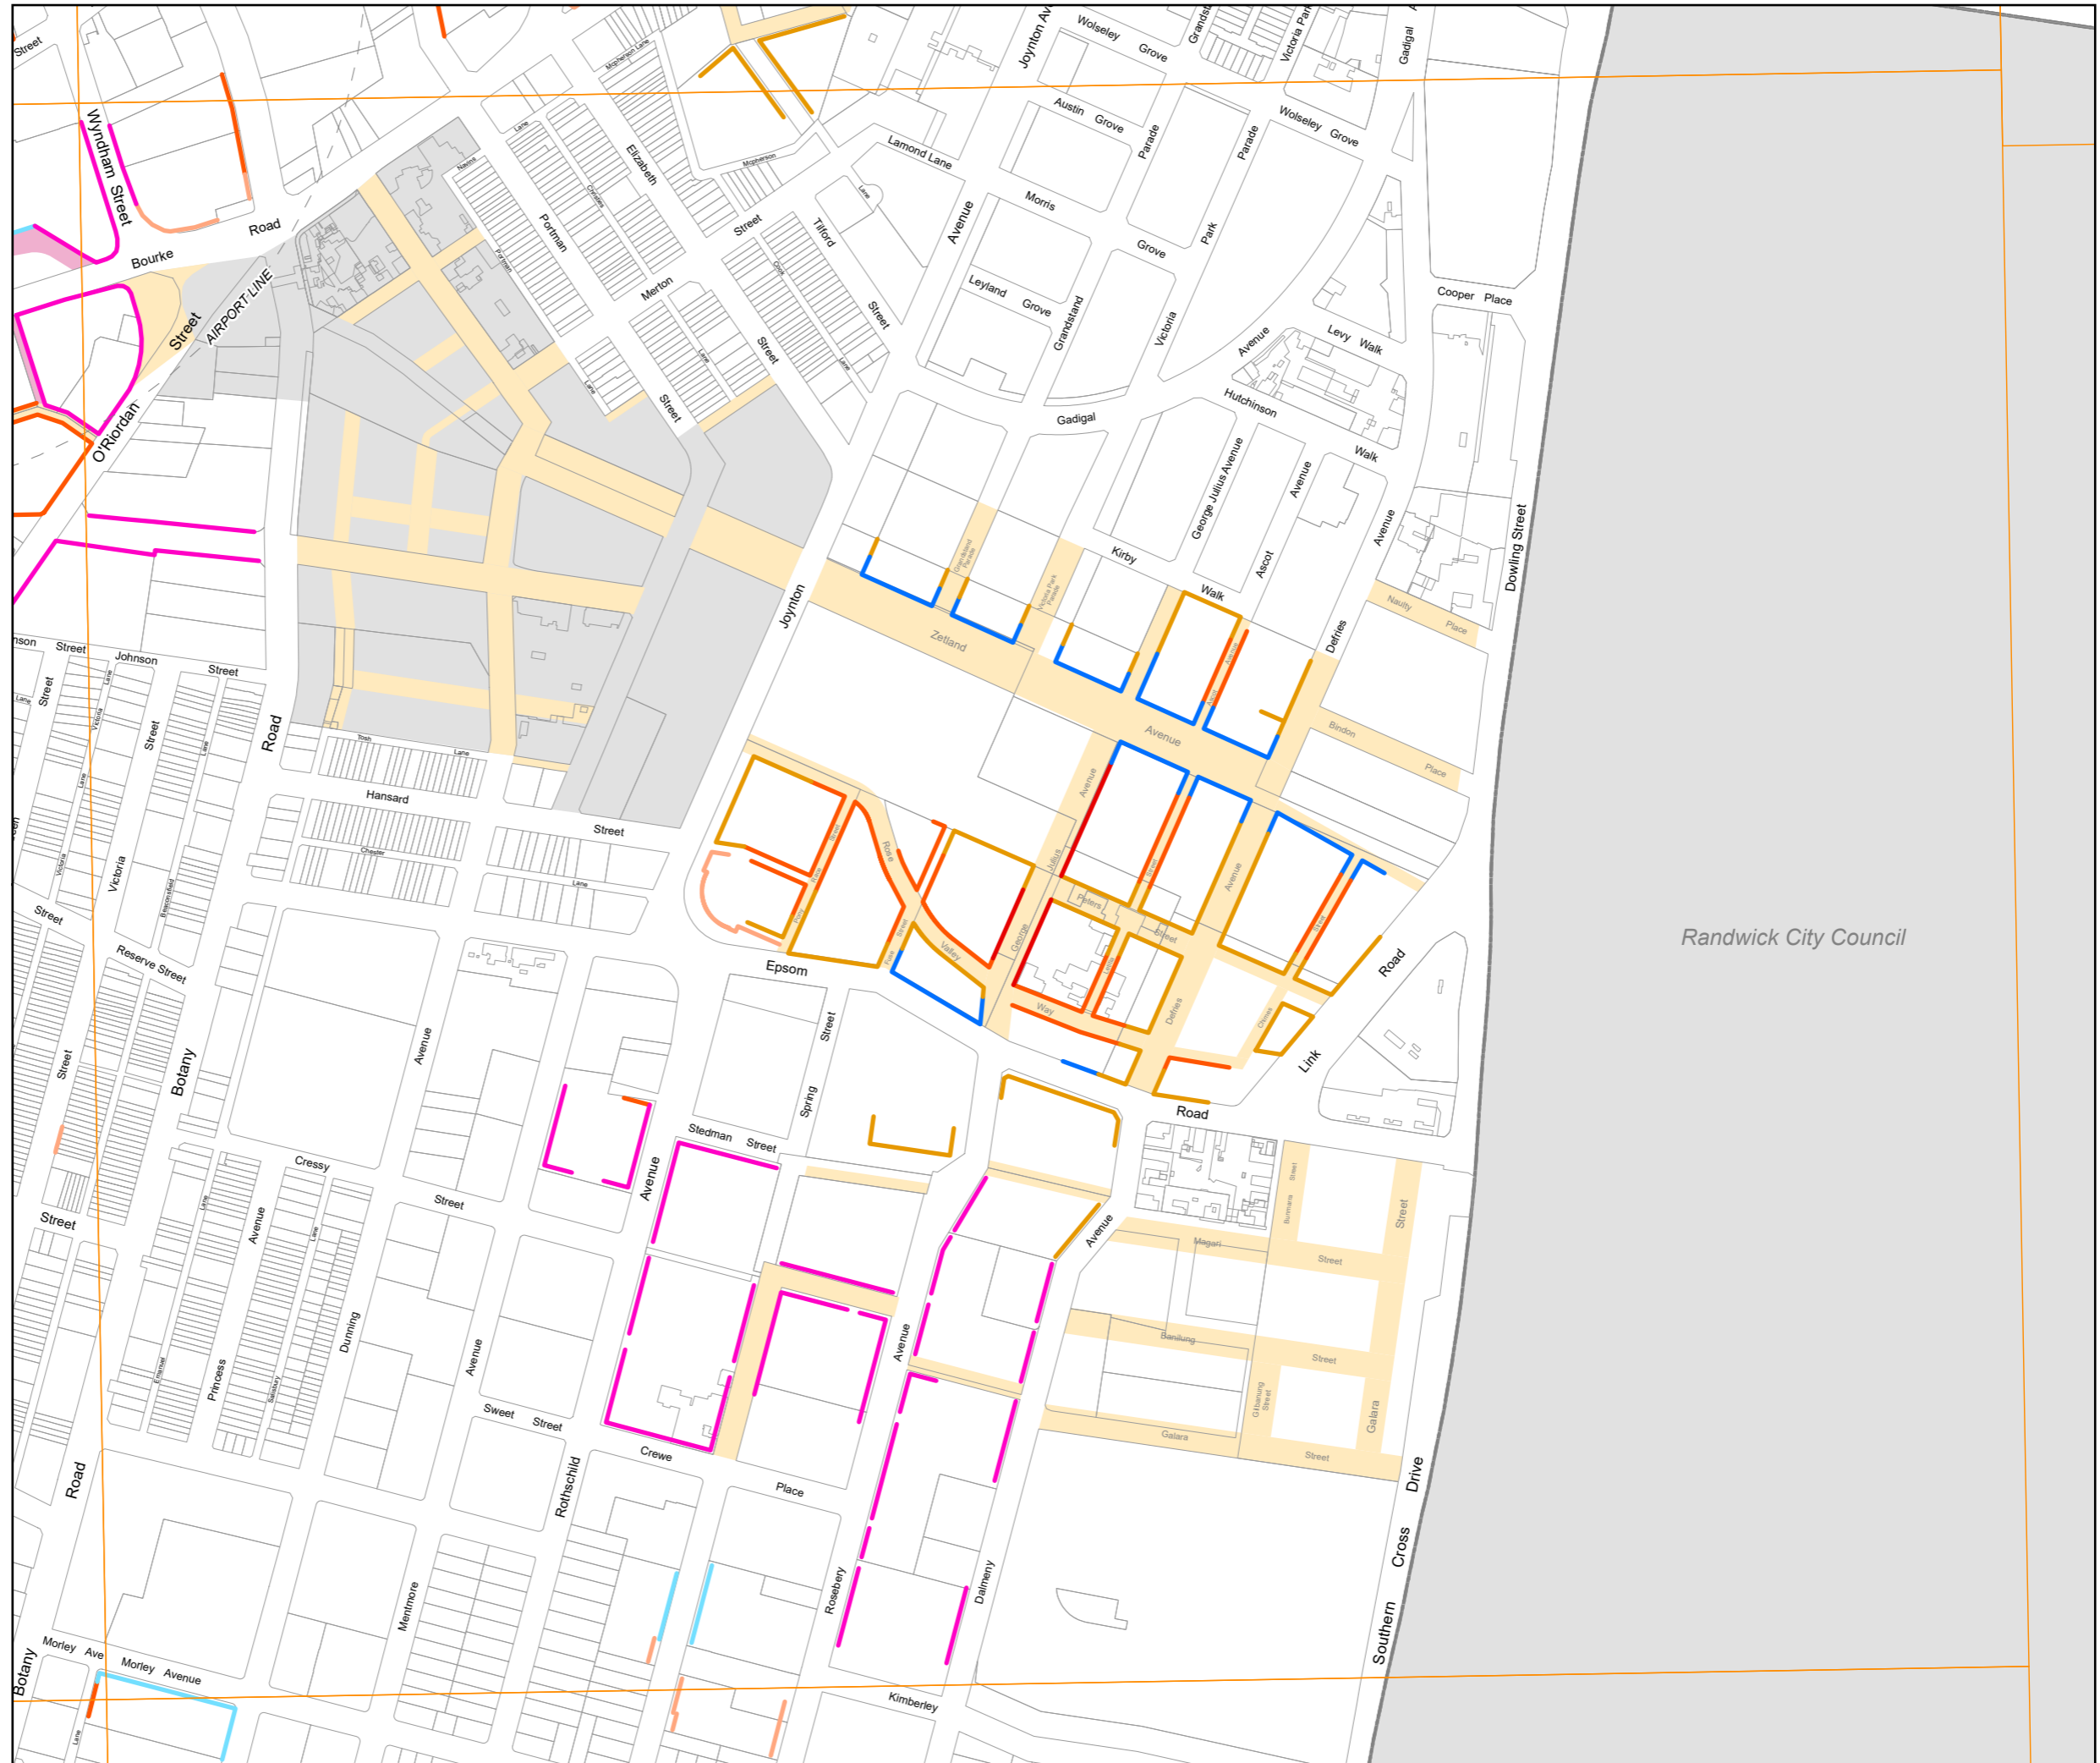

Sydney Development Control Plan 2012

Building street frontage height in storeys map Sheet 018

Legend

- 1 Storey
- 2 Storeys
- 3 Storeys
- 4 Storeys
- 5 Storeys
- 6 Storeys
- 7 Storeys
- 8 Storeys
- 9 Storeys
- 10 Storeys
- Existing height
- Land excluded from this DCP