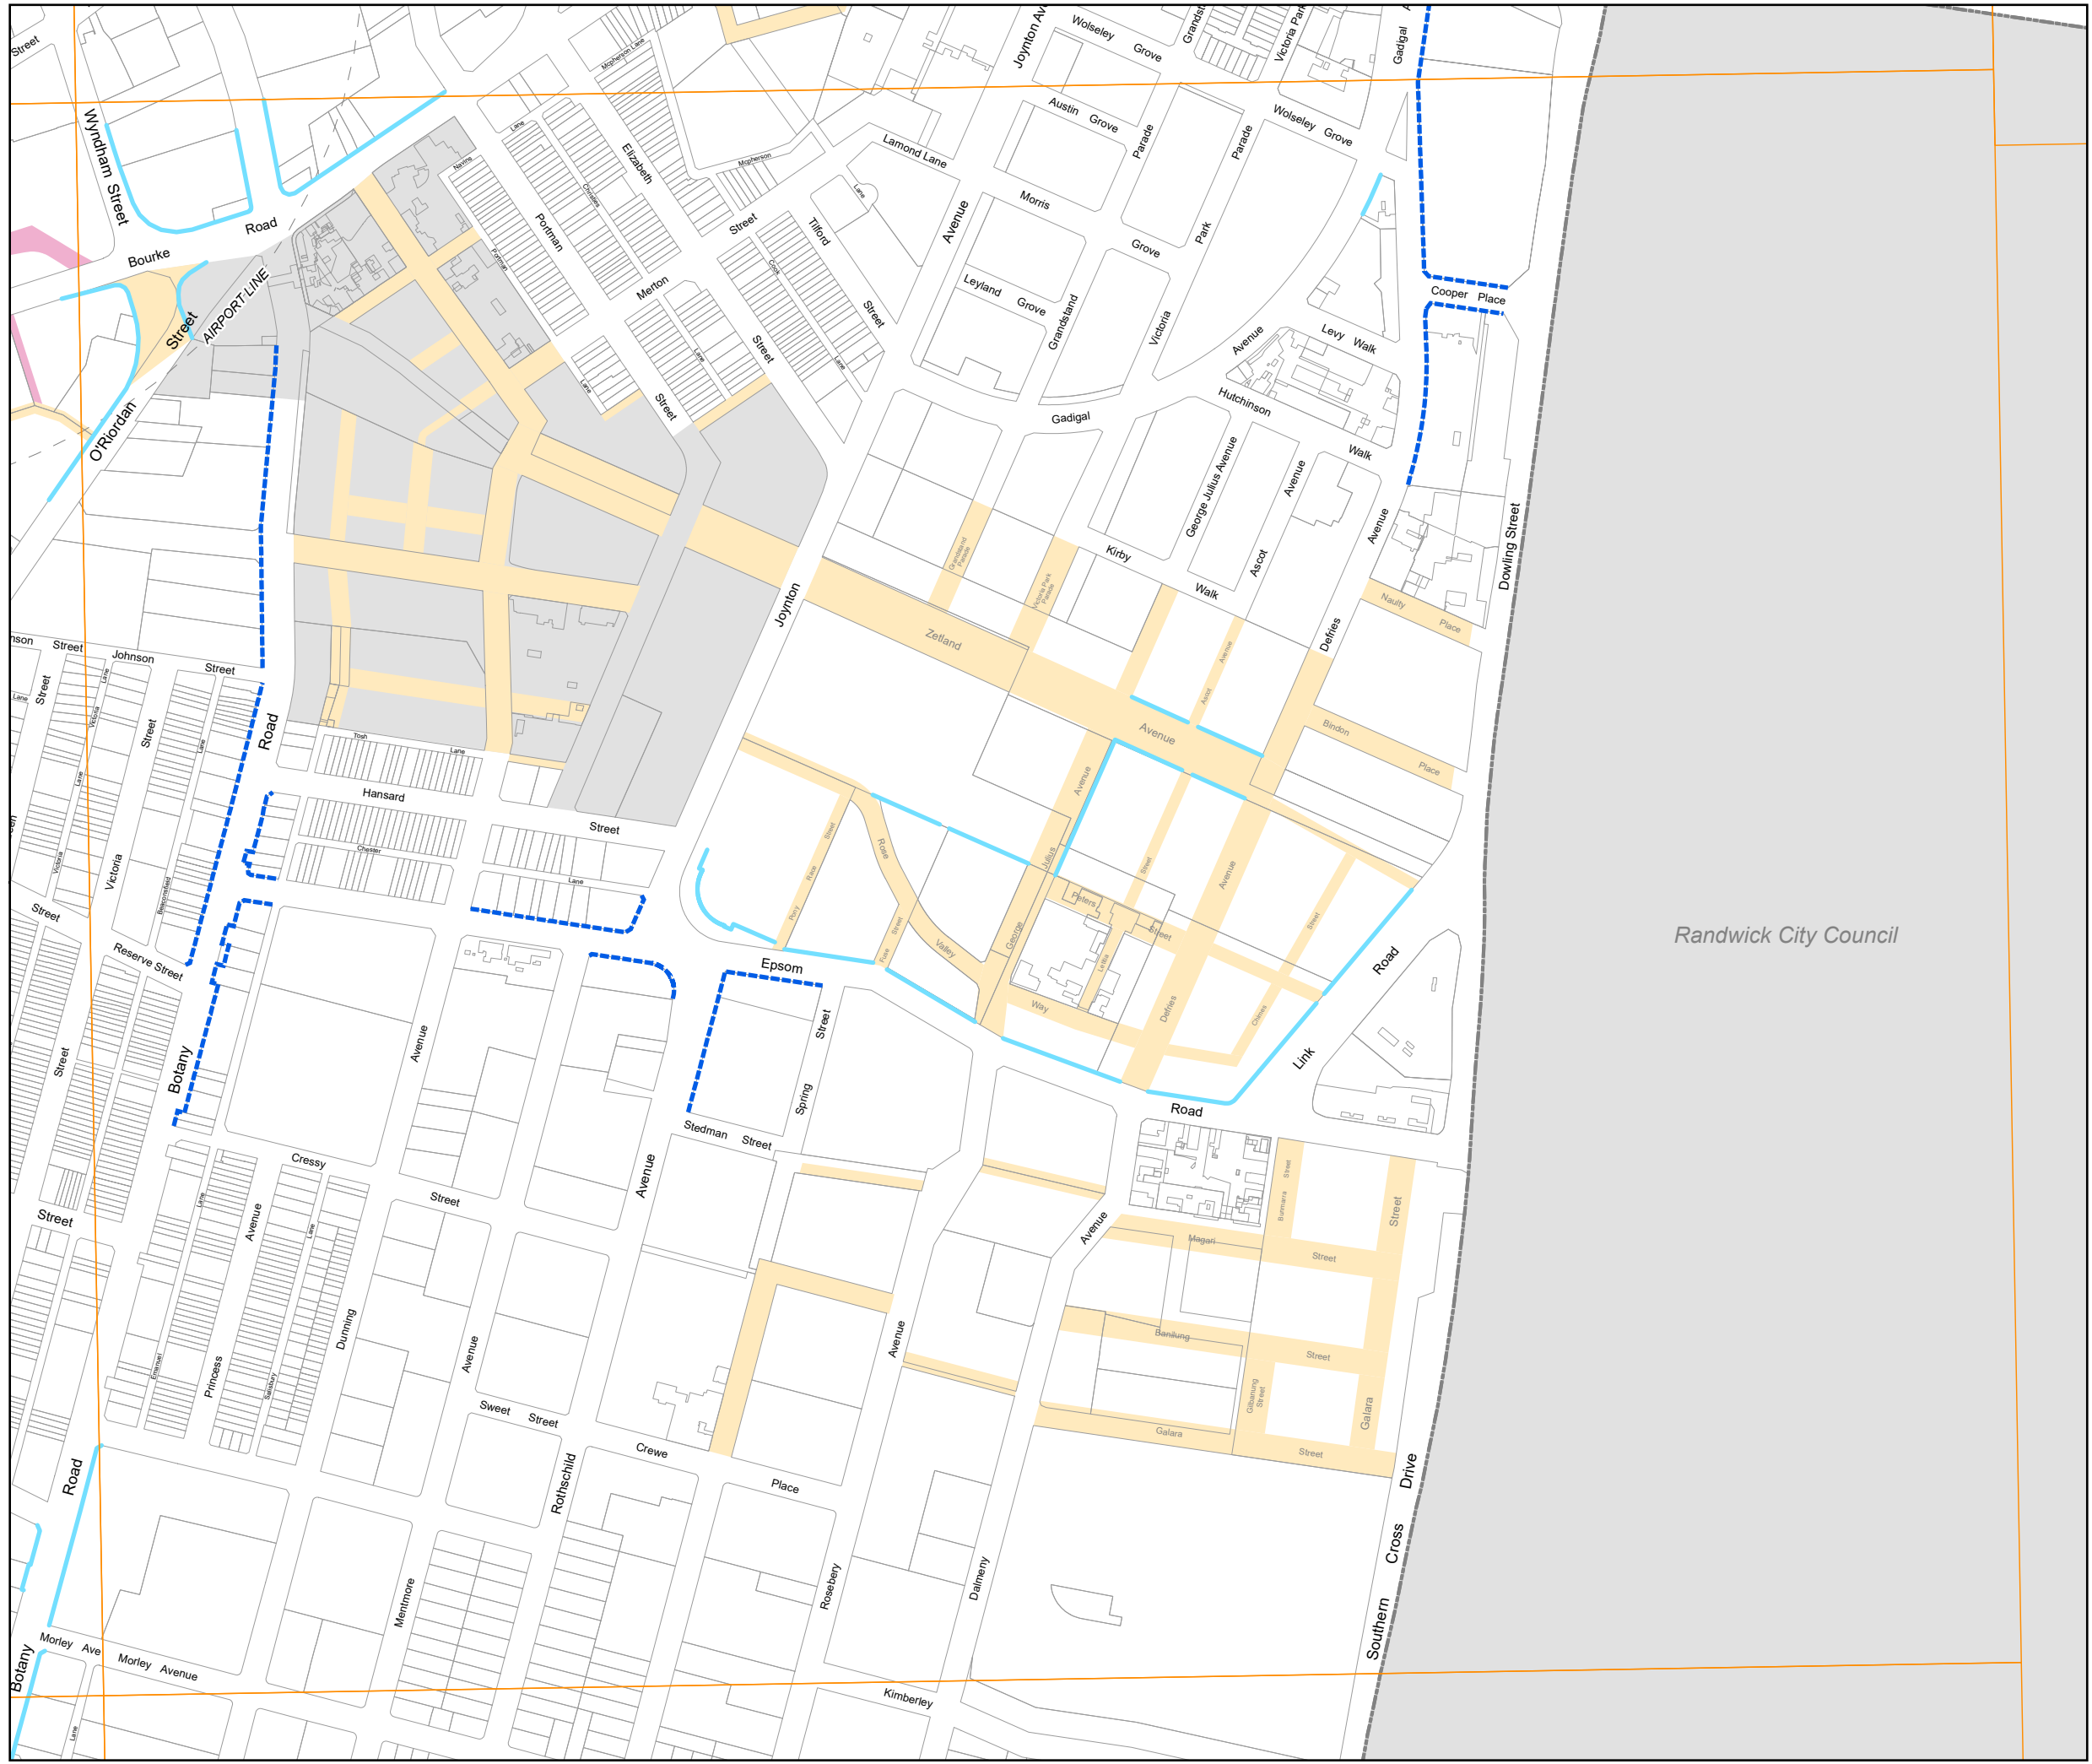

Footpath awnings and colonnades map Sheet 018

Legend

- --- Awning over entries
- Colonnades
- Continuous awning
- Land excluded from this DCP

Randwick City Council