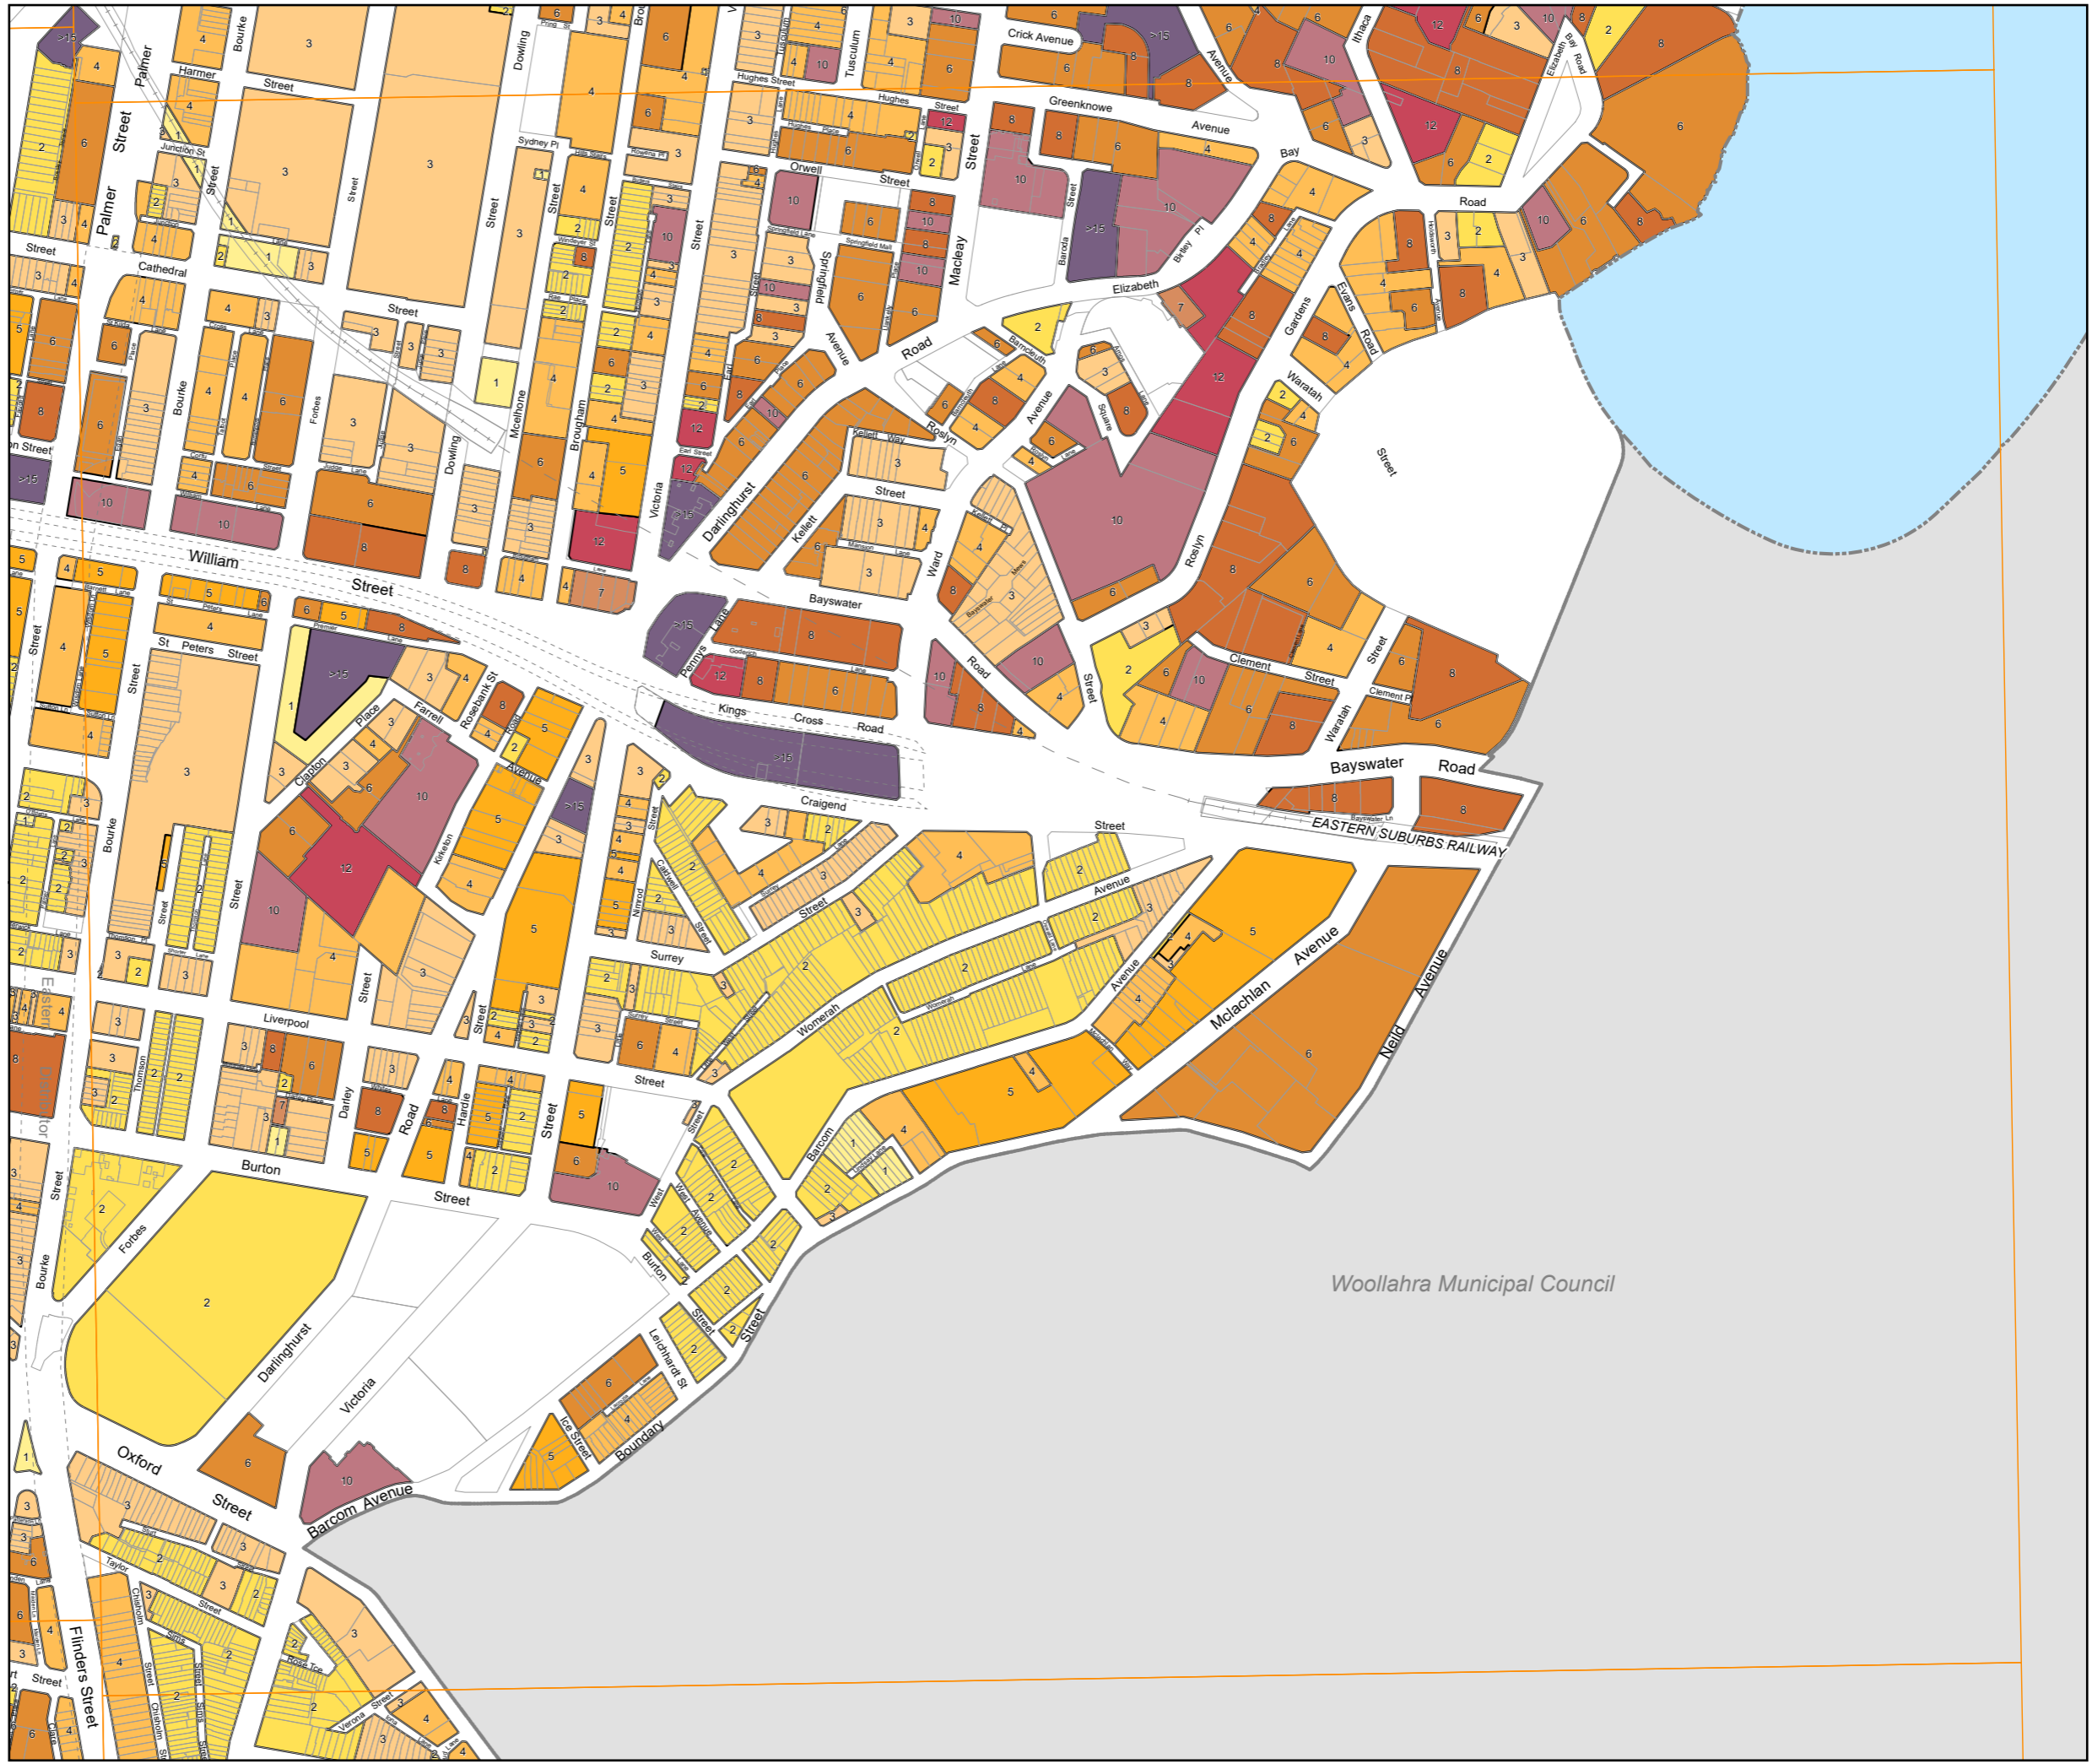

Height in storeys map Sheet 022

Legend

- 1 Storey
- 2 Storeys
- 3 Storeys
- 4 Storeys
- 5 Storeys
- 6 Storeys
- 7 Storeys
- 8 Storeys
- 9 Storeys
- 10 Storeys
- 11 Storeys
- 12 Storeys
- 13 Storeys
- 14 Storeys
- 15 Storeys
- Land excluded from this DCP

Woollahra Municipal Council