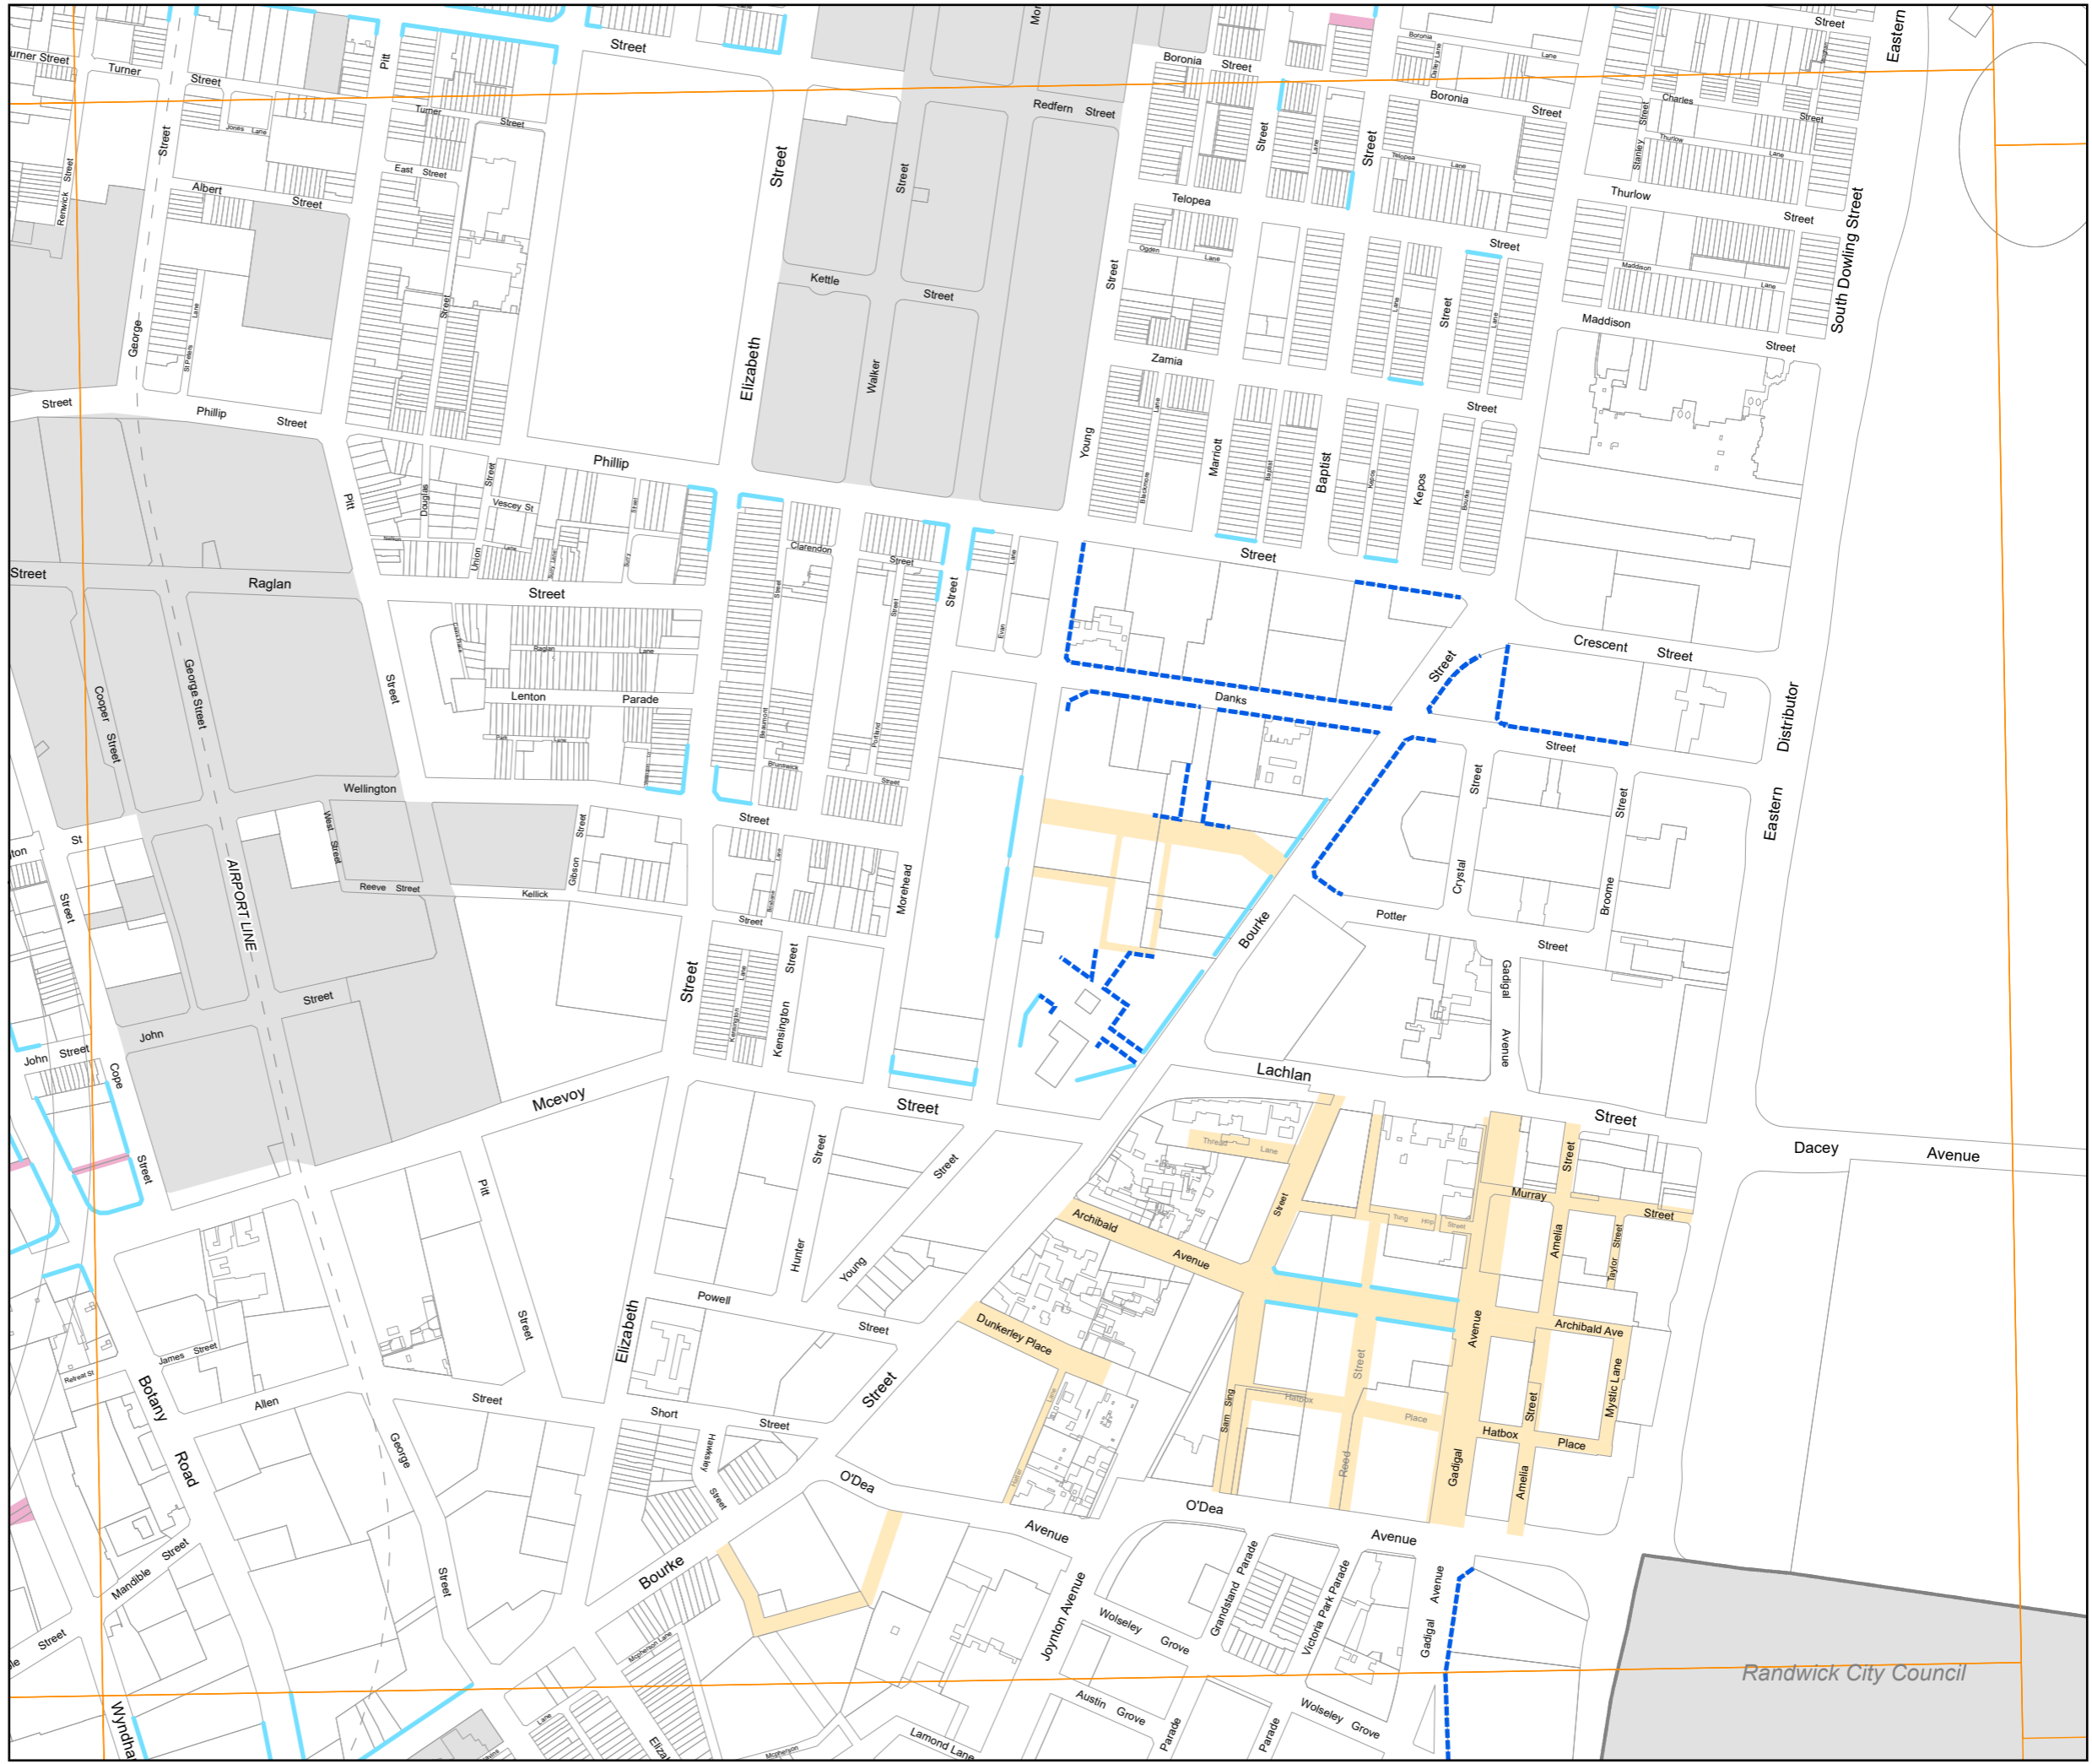

Footpath awnings and colonnades map Sheet 017

Legend

- Awning over entries
- Colonnades
- Continuous awning
- Land excluded from this DCP

Randwick City Council