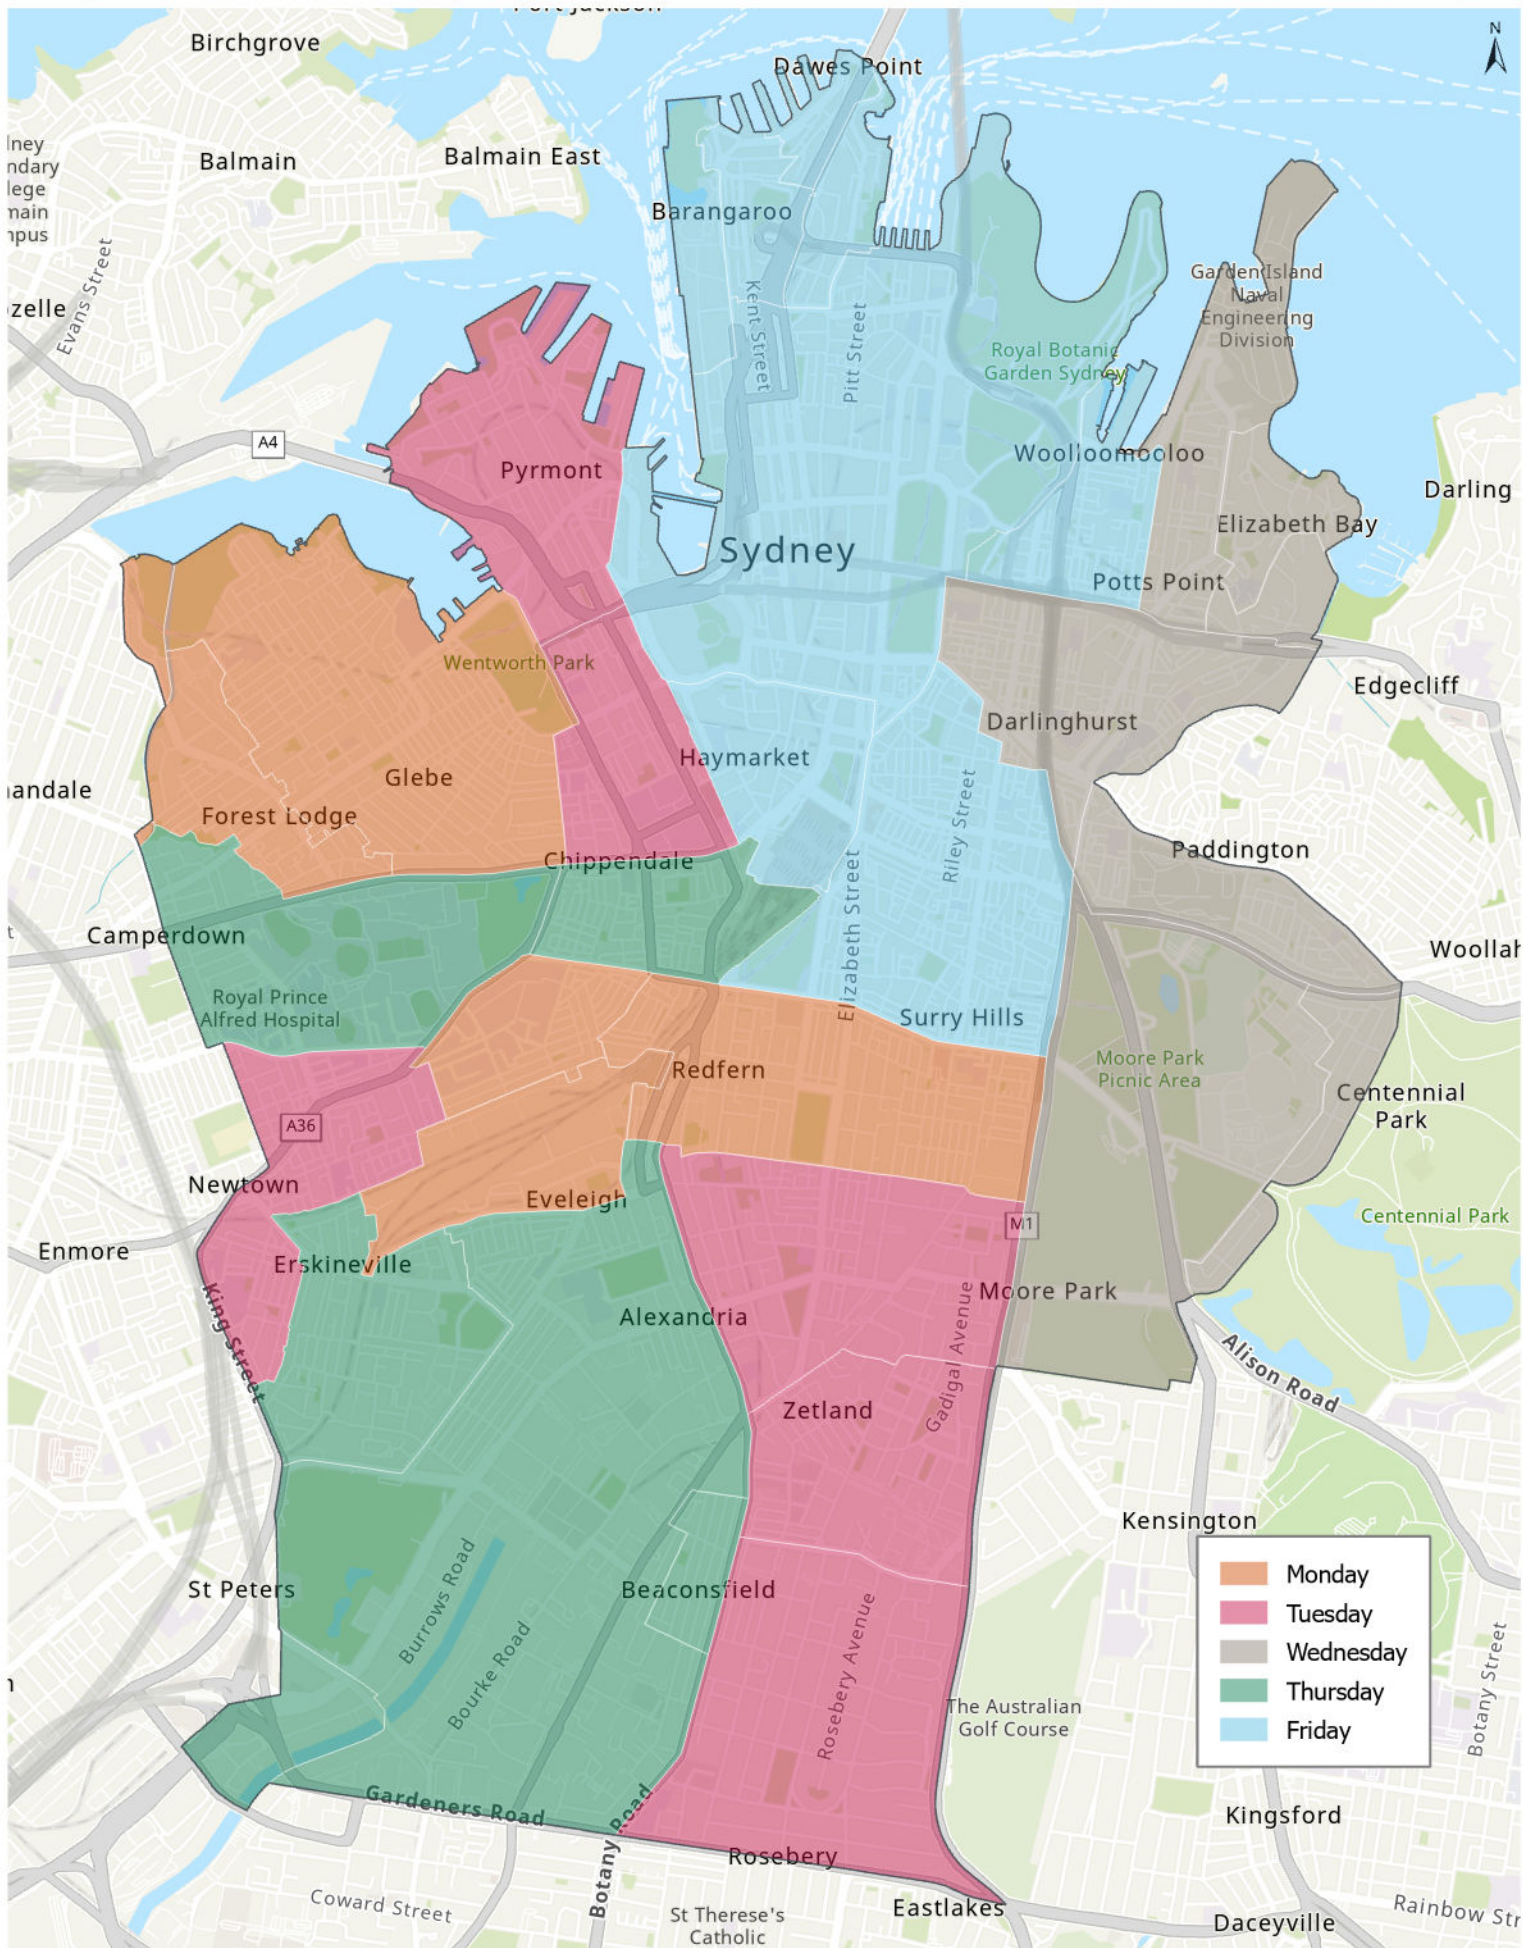

Bulky waste pick-up schedule:

Bulky Waste, Metals, Whitegoods, E-Waste, Mattress

■	Monday
■	Tuesday
■	Wednesday
■	Thursday
■	Friday