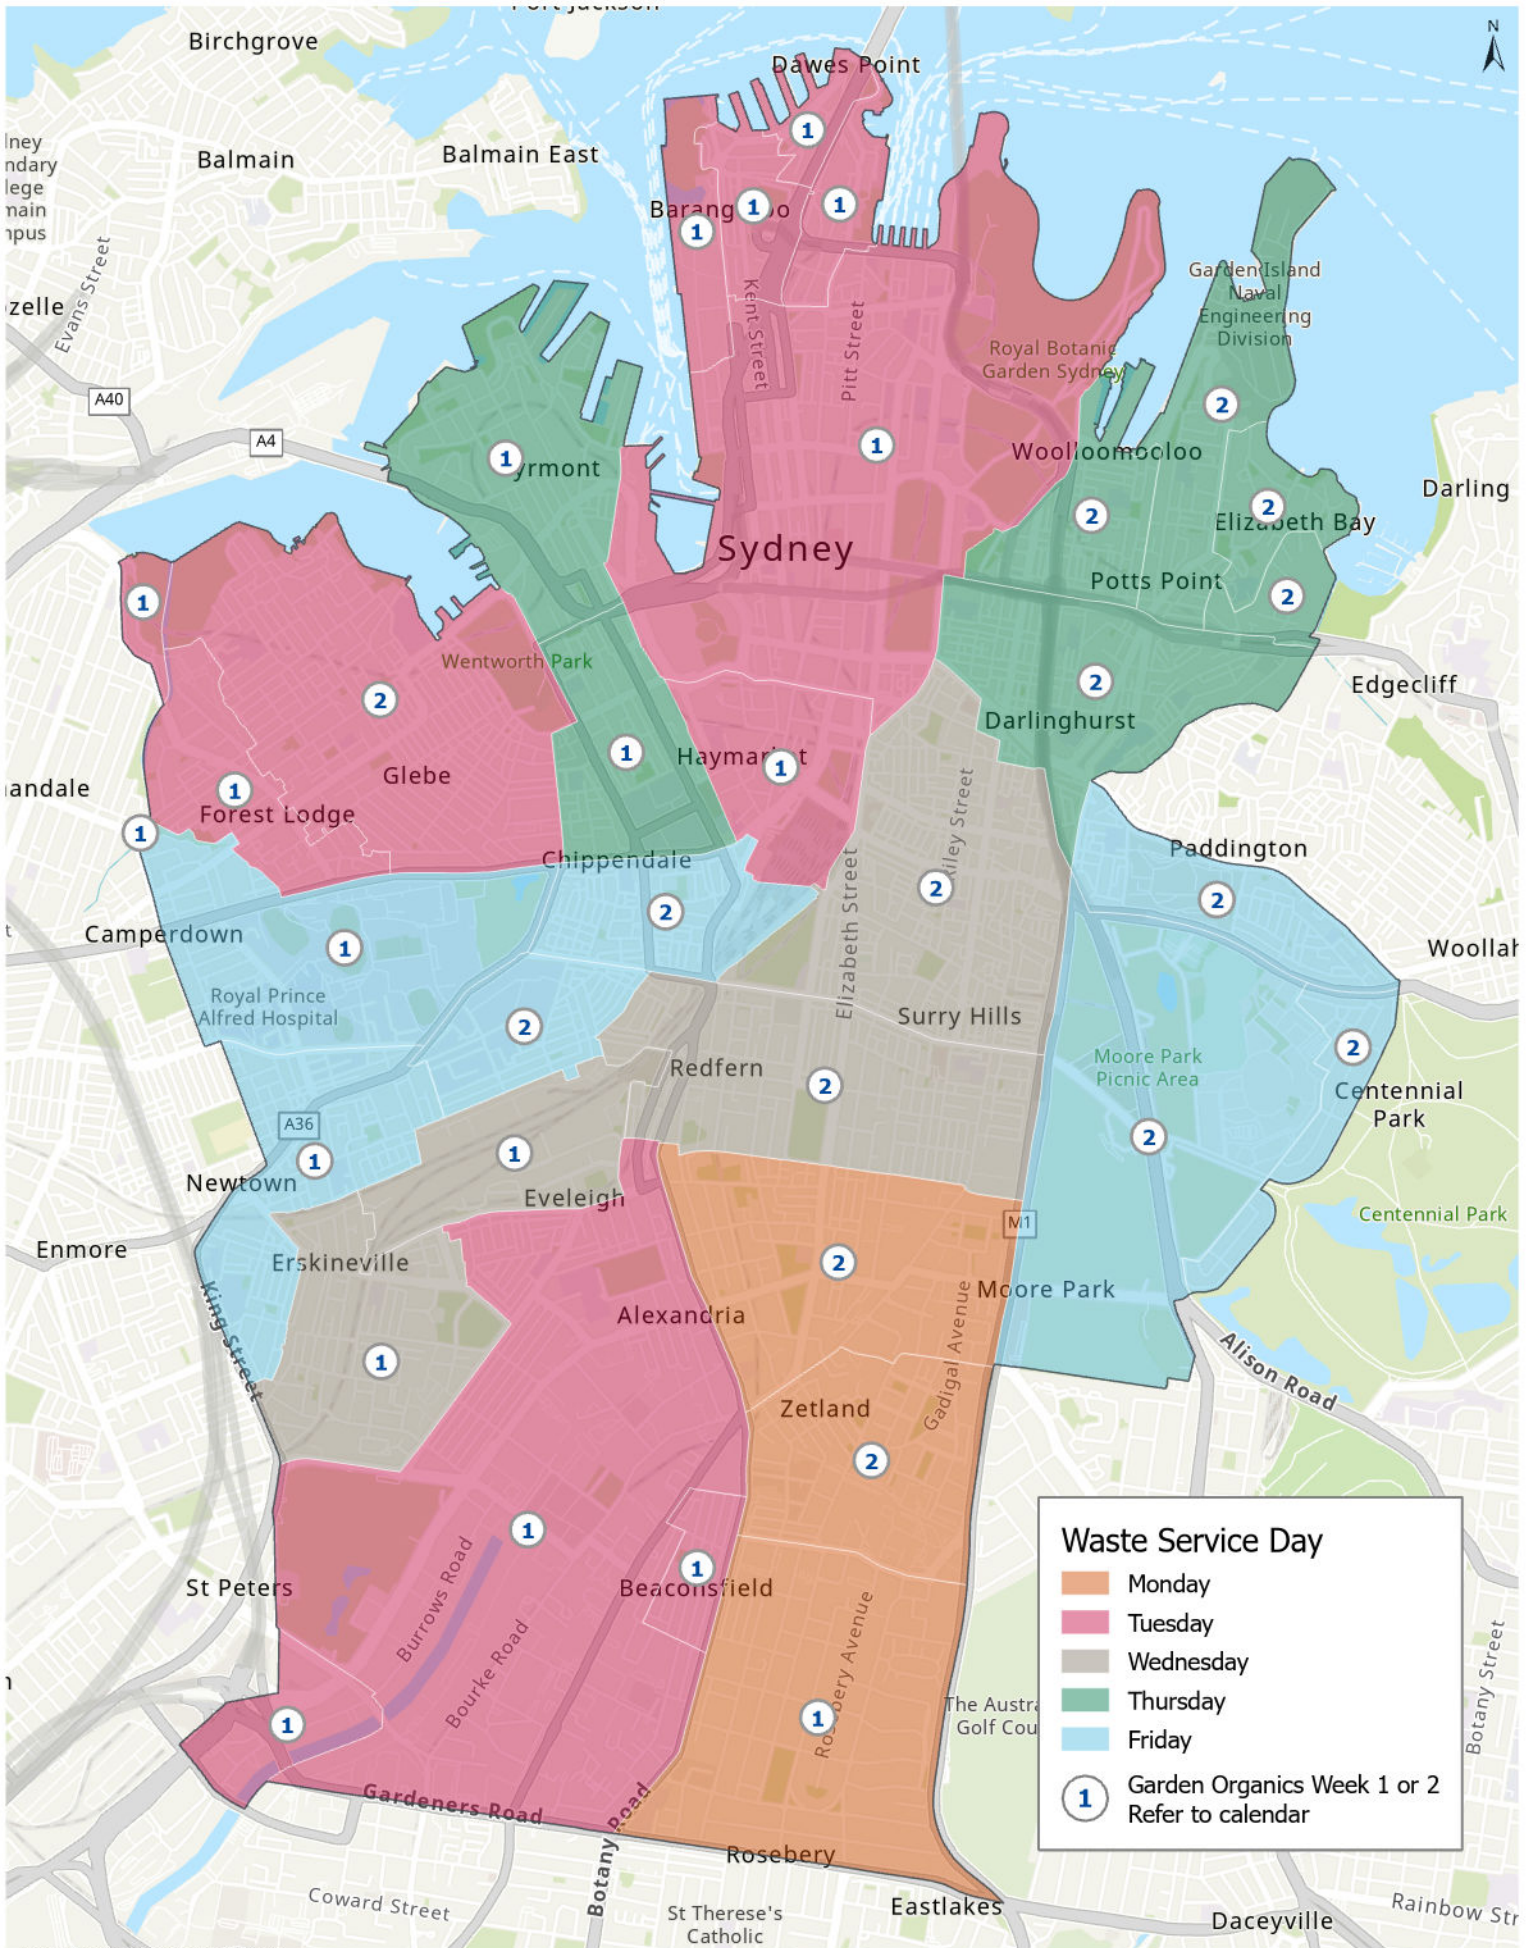

Residential waste collection day:

Rubbish, Recycling and Garden Organics

Waste Service Day

- Monday
- Tuesday
- Wednesday
- Thursday
- Friday

1 Garden Organics Week 1 or 2
Refer to calendar