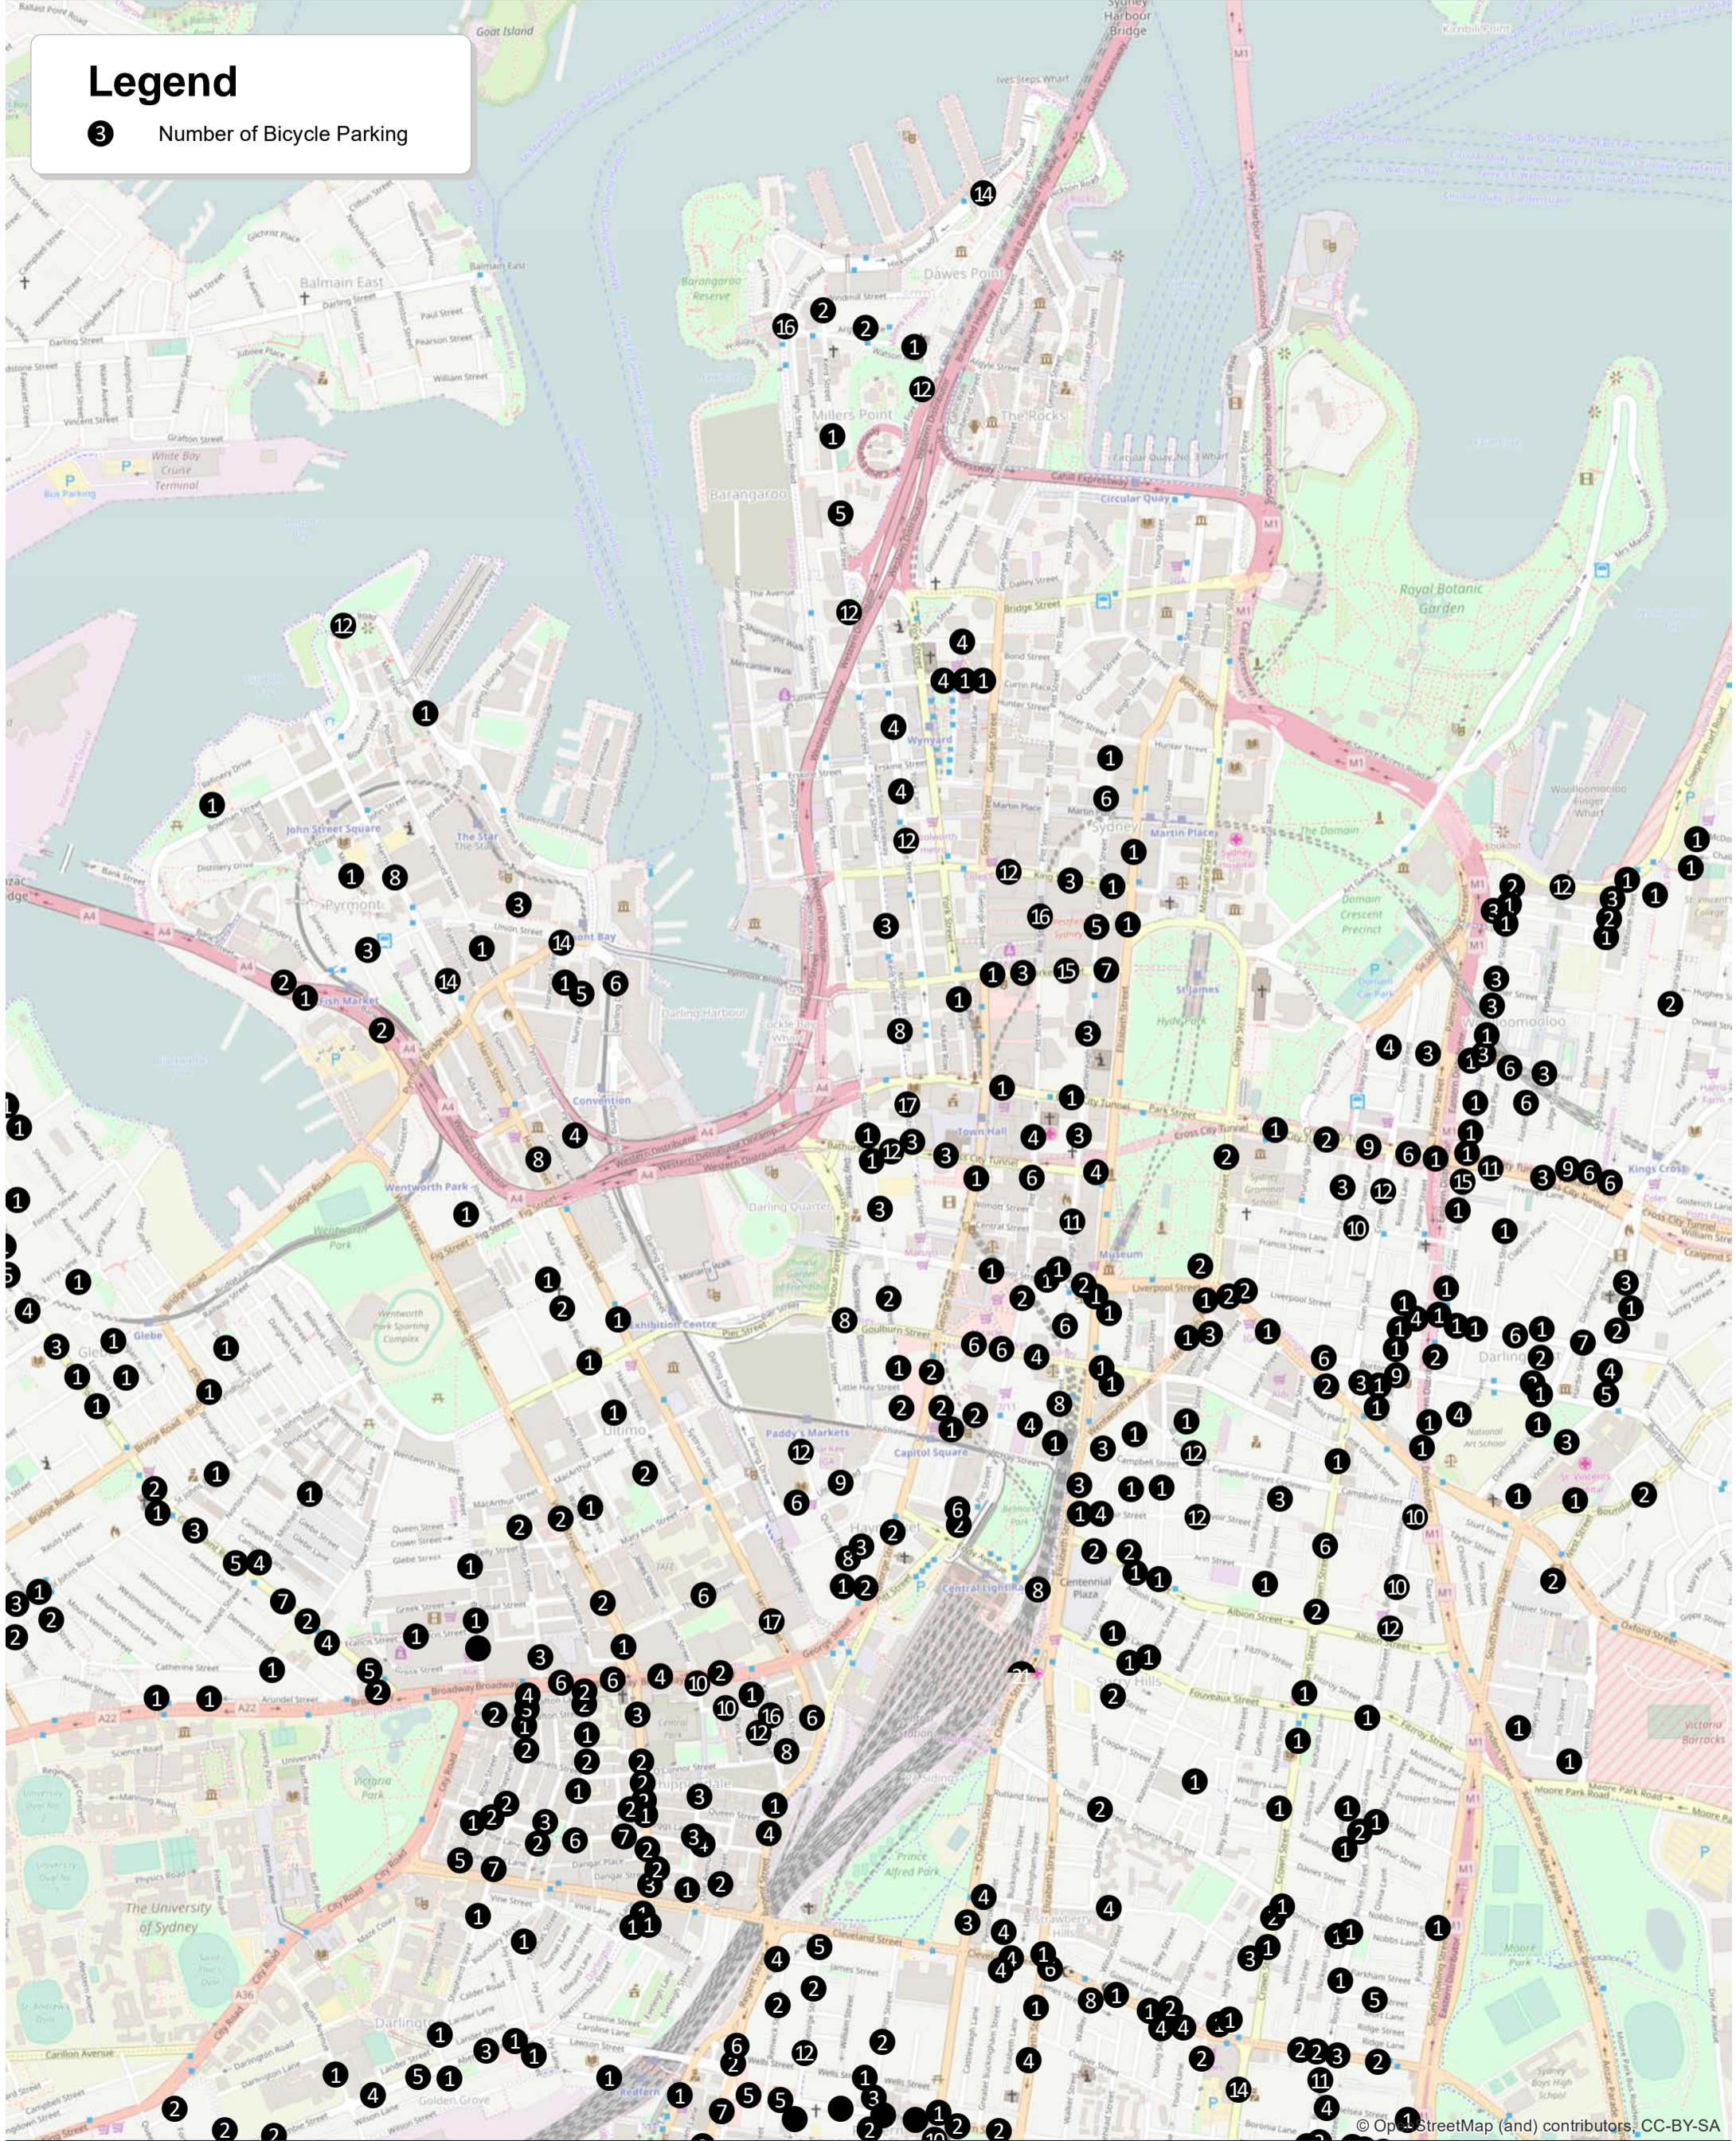

Legend

3 Number of Bicycle Parking

Copyright ©2017 City of Sydney Council, All Rights Reserved. Copyright ©2017 Land and Property Information, All Rights Reserved. This map has been compiled from various sources and the publisher and/or contributors accept no responsibility for any injury, loss or damage arising from the use, error or omissions therein. While all care is taken to ensure a high degree of accuracy, users are invited to notify Council's GIS Group of any map discrepancies. No part of this map may be reproduced without written permission.