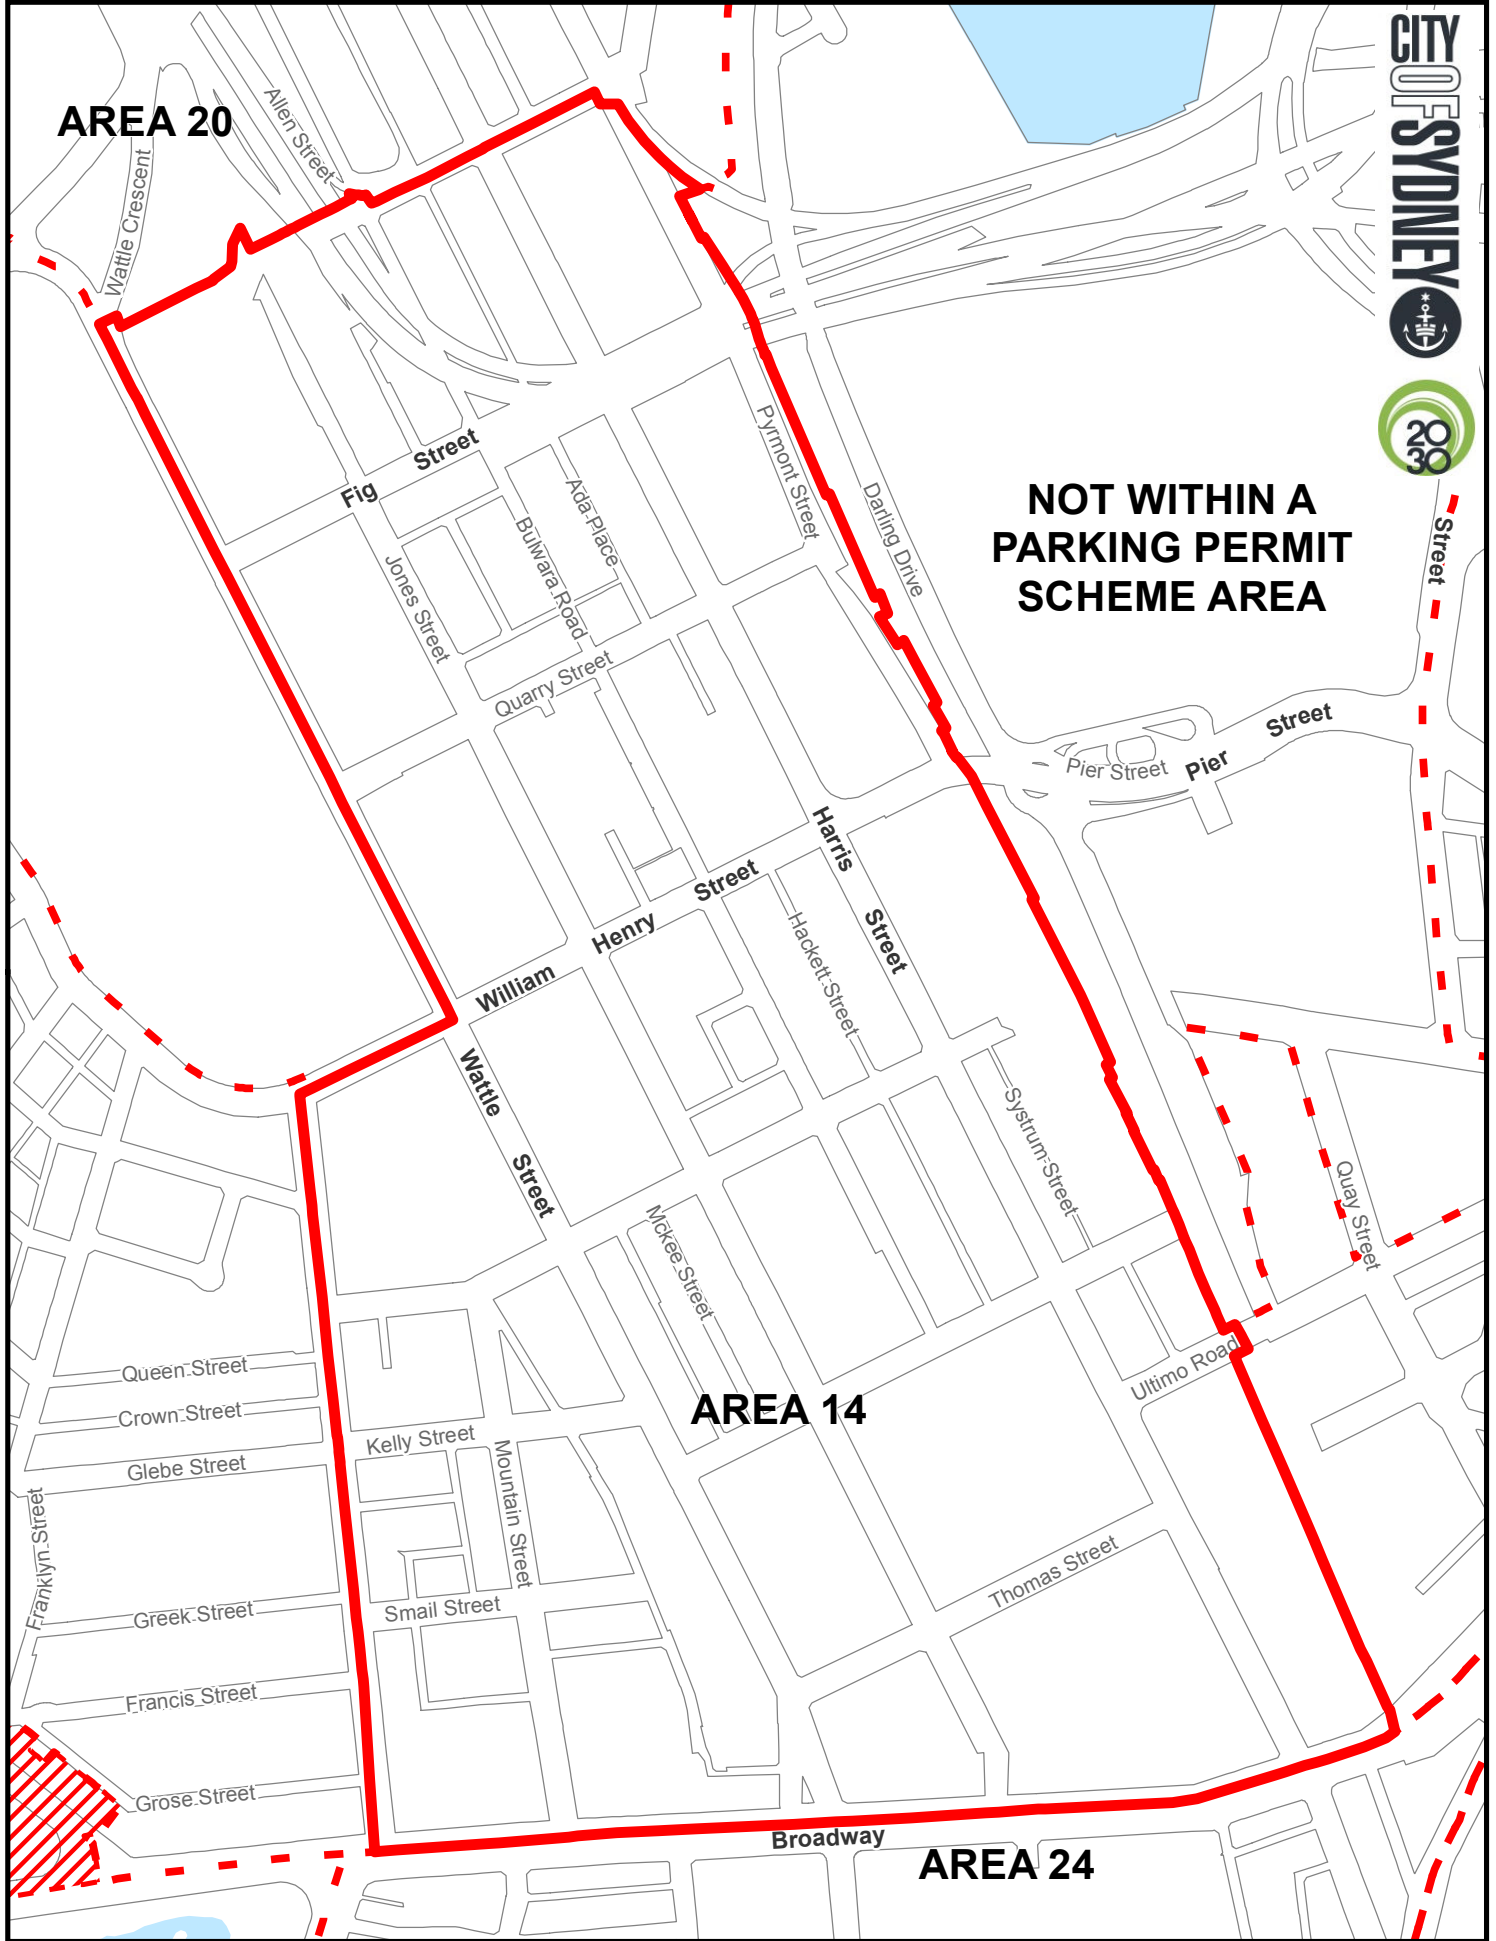

AREA 20

NOT WITHIN A
PARKING PERMIT
SCHEME AREA

AREA 14

AREA 24

Copyright ©2014 City of Sydney Council, All Rights Reserved
Copyright ©2014 Land and Property Information, All Rights Reserved. This map has been compiled from various sources and the publisher and/or contributors accept no responsibility for any injury, loss or damage arising from the use, error or omissions therein. While all care is taken to ensure a high degree of accuracy, users are invited to notify Council's GIS Group of any map discrepancies. No part of this map may be reproduced without written permission.

Parking Precinct

Ultimo Area 14

LEGEND

- Parking Precincts
- Glebe Point Rd