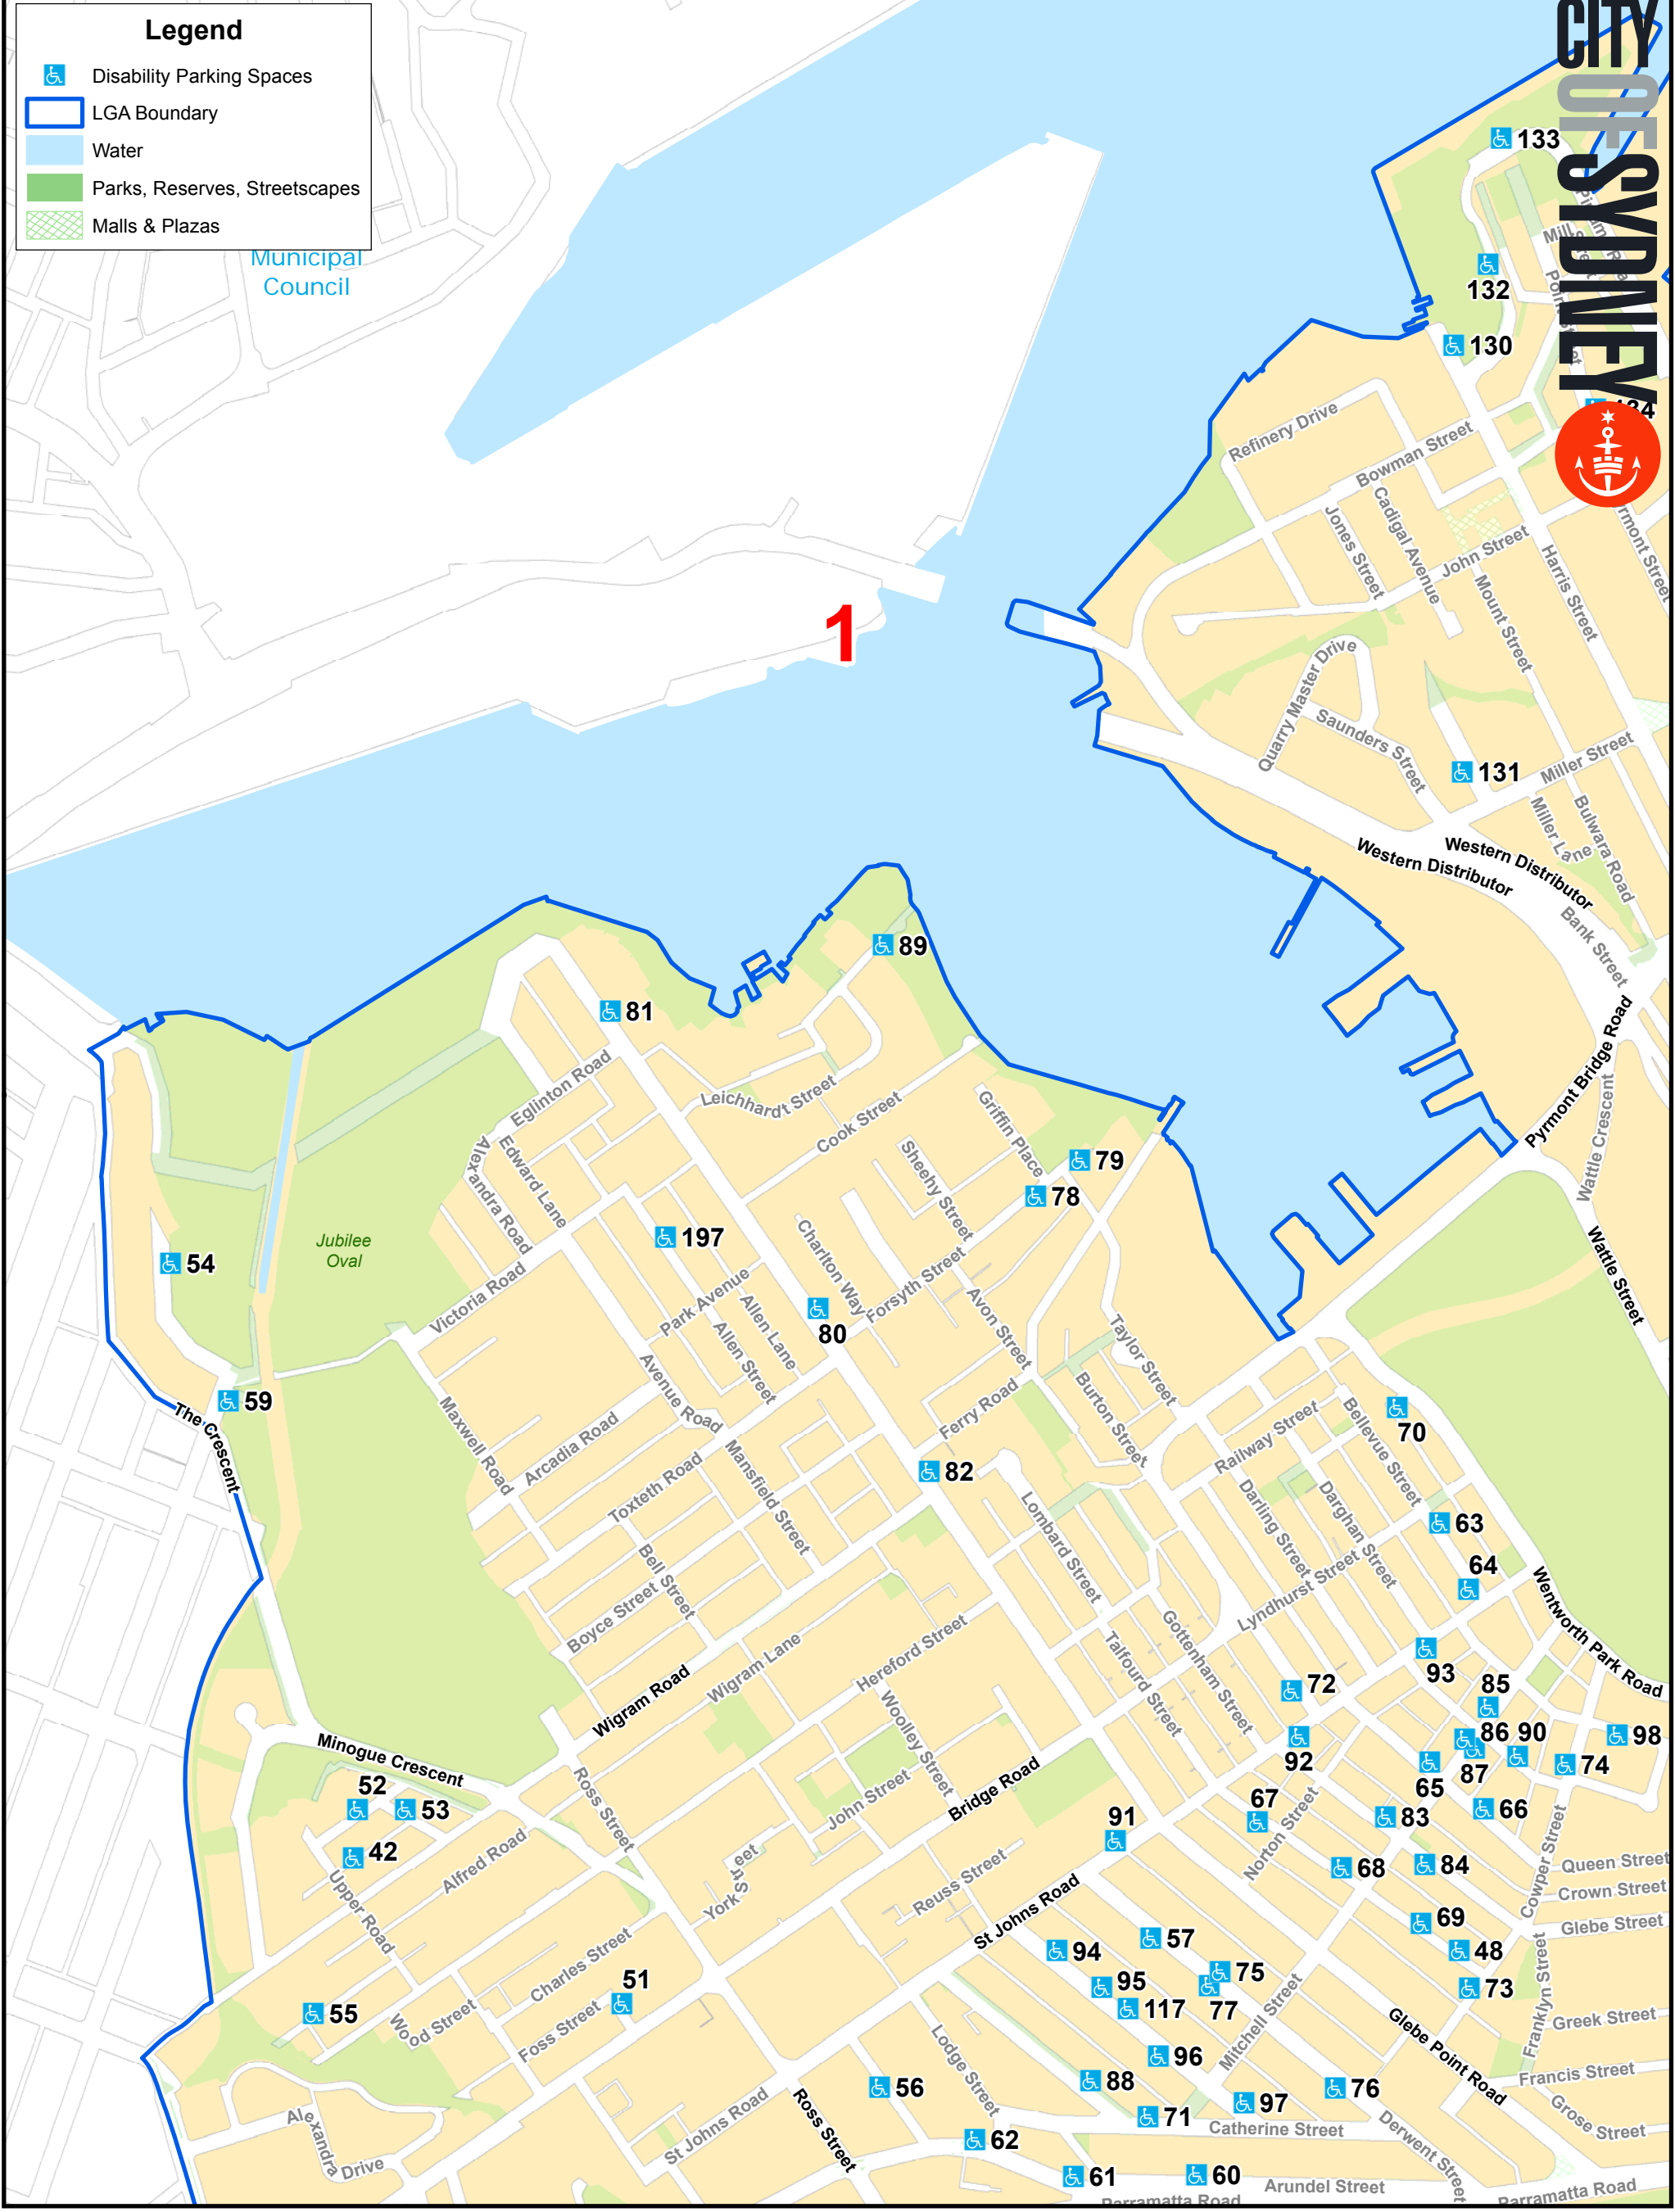

**Legend**

- Disability Parking Spaces
- LGA Boundary
- Water
- Parks, Reserves, Streetscapes
- Malls & Plazas

Copyright ©2012 City of Sydney Council, All Rights Reserved  
 Copyright ©2012 Land and Property Information, All Rights Reserved. This map has been compiled from various sources and the publisher and/or contributors accept no responsibility for any injury, loss or damage arising from the use, error or omissions therein. While all care is taken to ensure a high degree of accuracy, users are invited to notify Council's GIS Group of any map discrepancies. No part of this map may be reproduced without written permission.

**Accessible Disability Parking Spaces - Area 1 - Glebe, Forest Lodge**