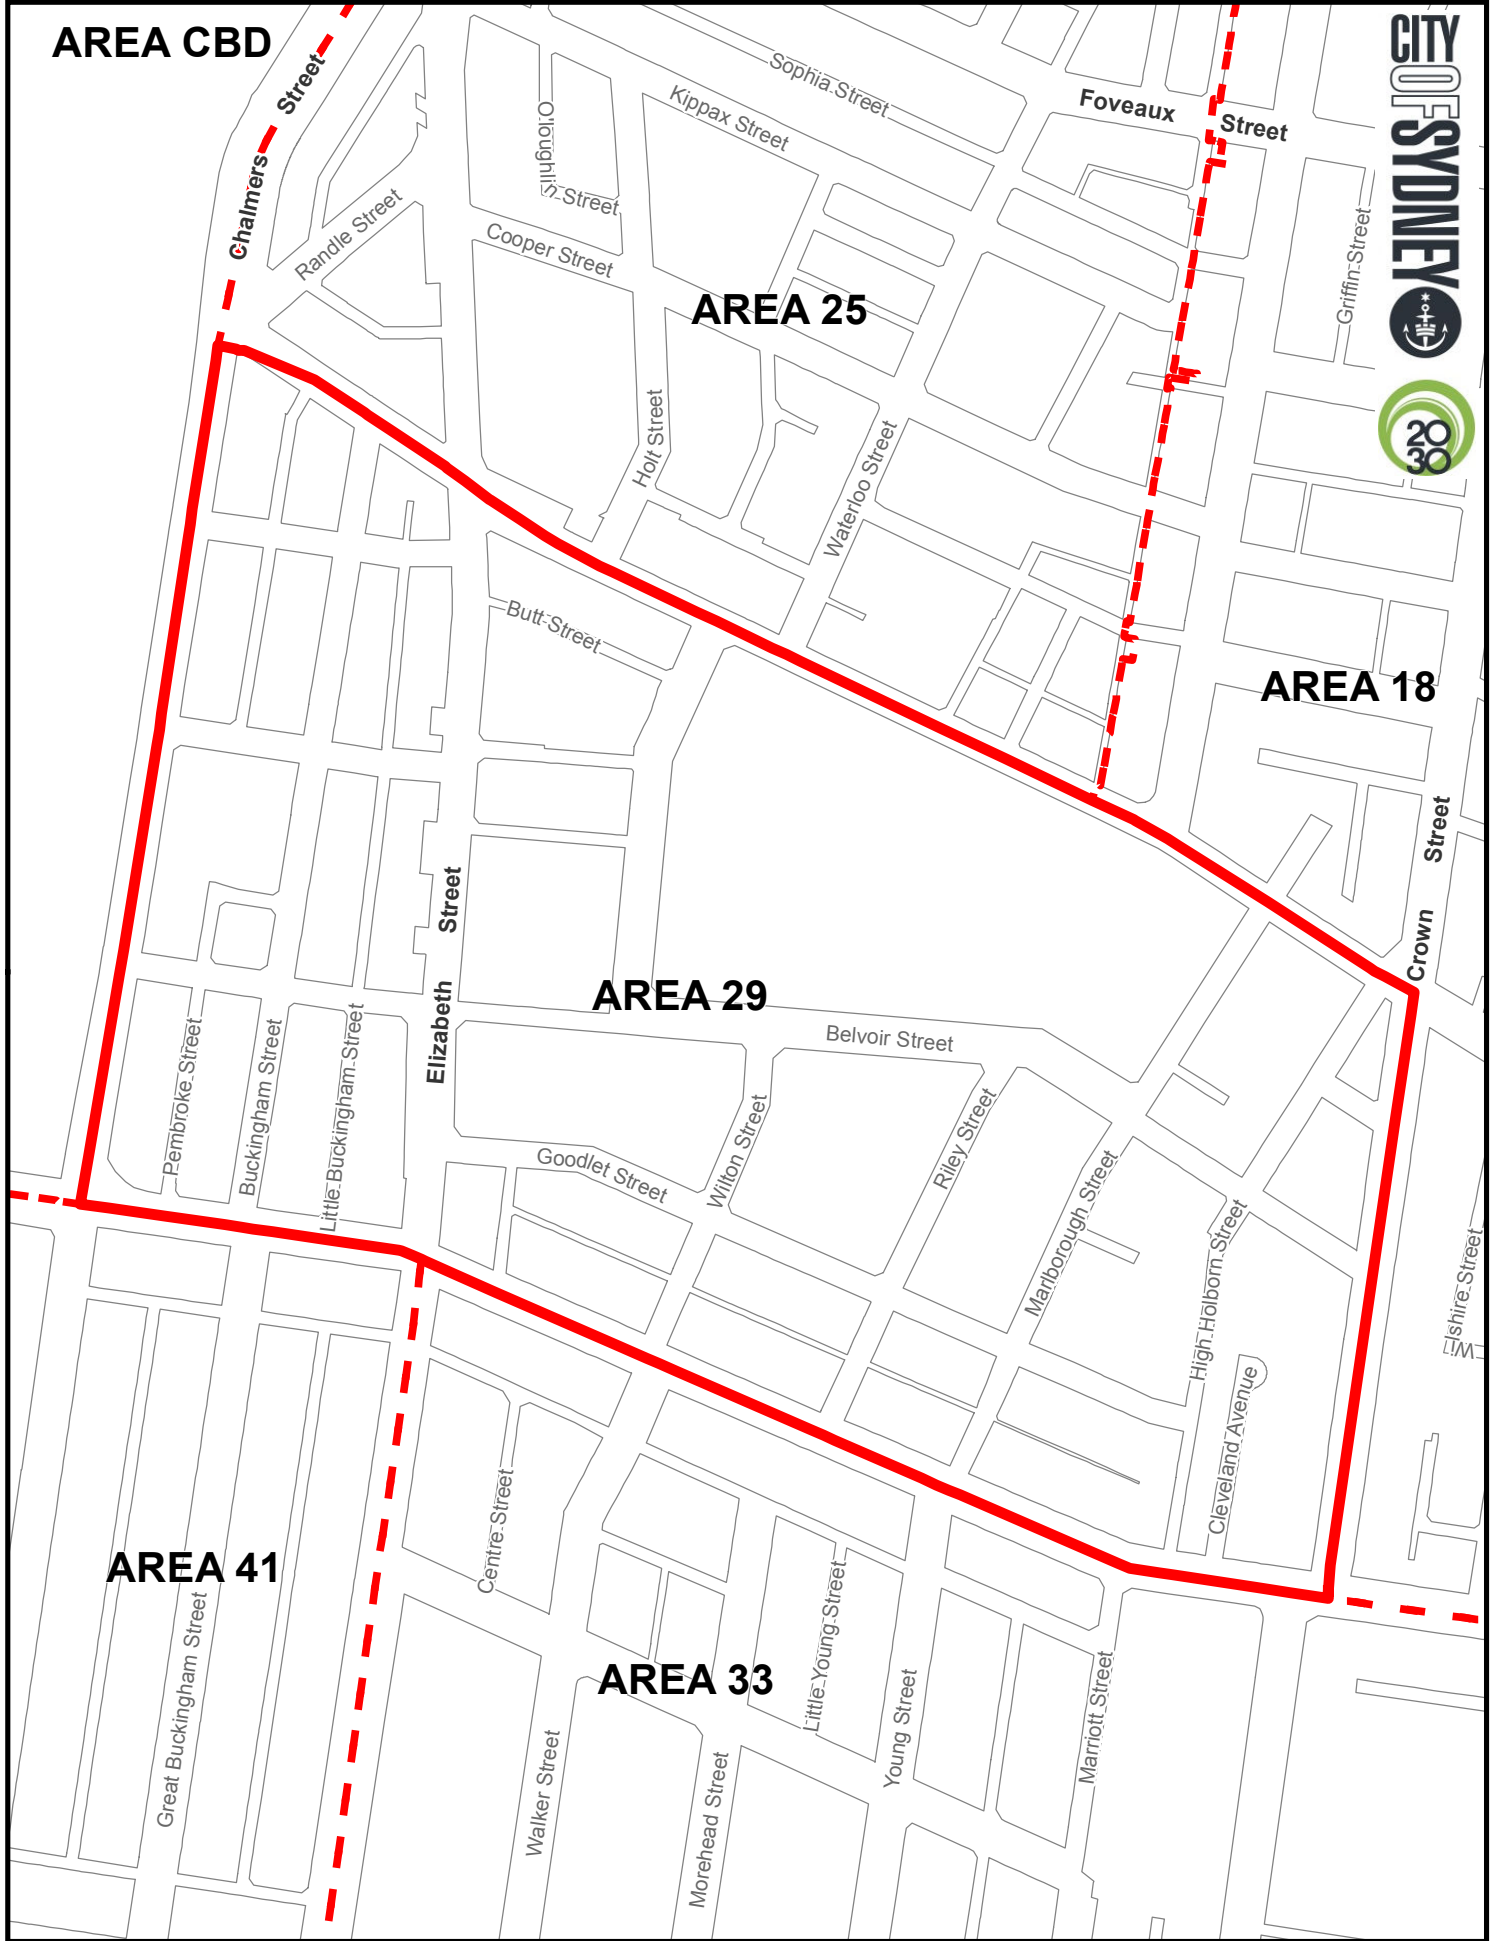

AREA CBD

AREA 25

AREA 18

AREA 29

AREA 41

AREA 33

Copyright ©2014 City of Sydney Council, All Rights Reserved
Copyright ©2014 Land and Property Information, All Rights Reserved. This map has been compiled from various sources and the publisher and/or contributors accept no responsibility for any injury, loss or damage arising from the use, error or omissions therein. While all care is taken to ensure a high degree of accuracy, users are invited to notify Council's GIS Group of any map discrepancies. No part of this map may be reproduced without written permission.

Parking Precinct

Cleveland Street Area 29

LEGEND

Parking Precincts

Date: 14/01/2014
File: ParkingPrecincts.mxd