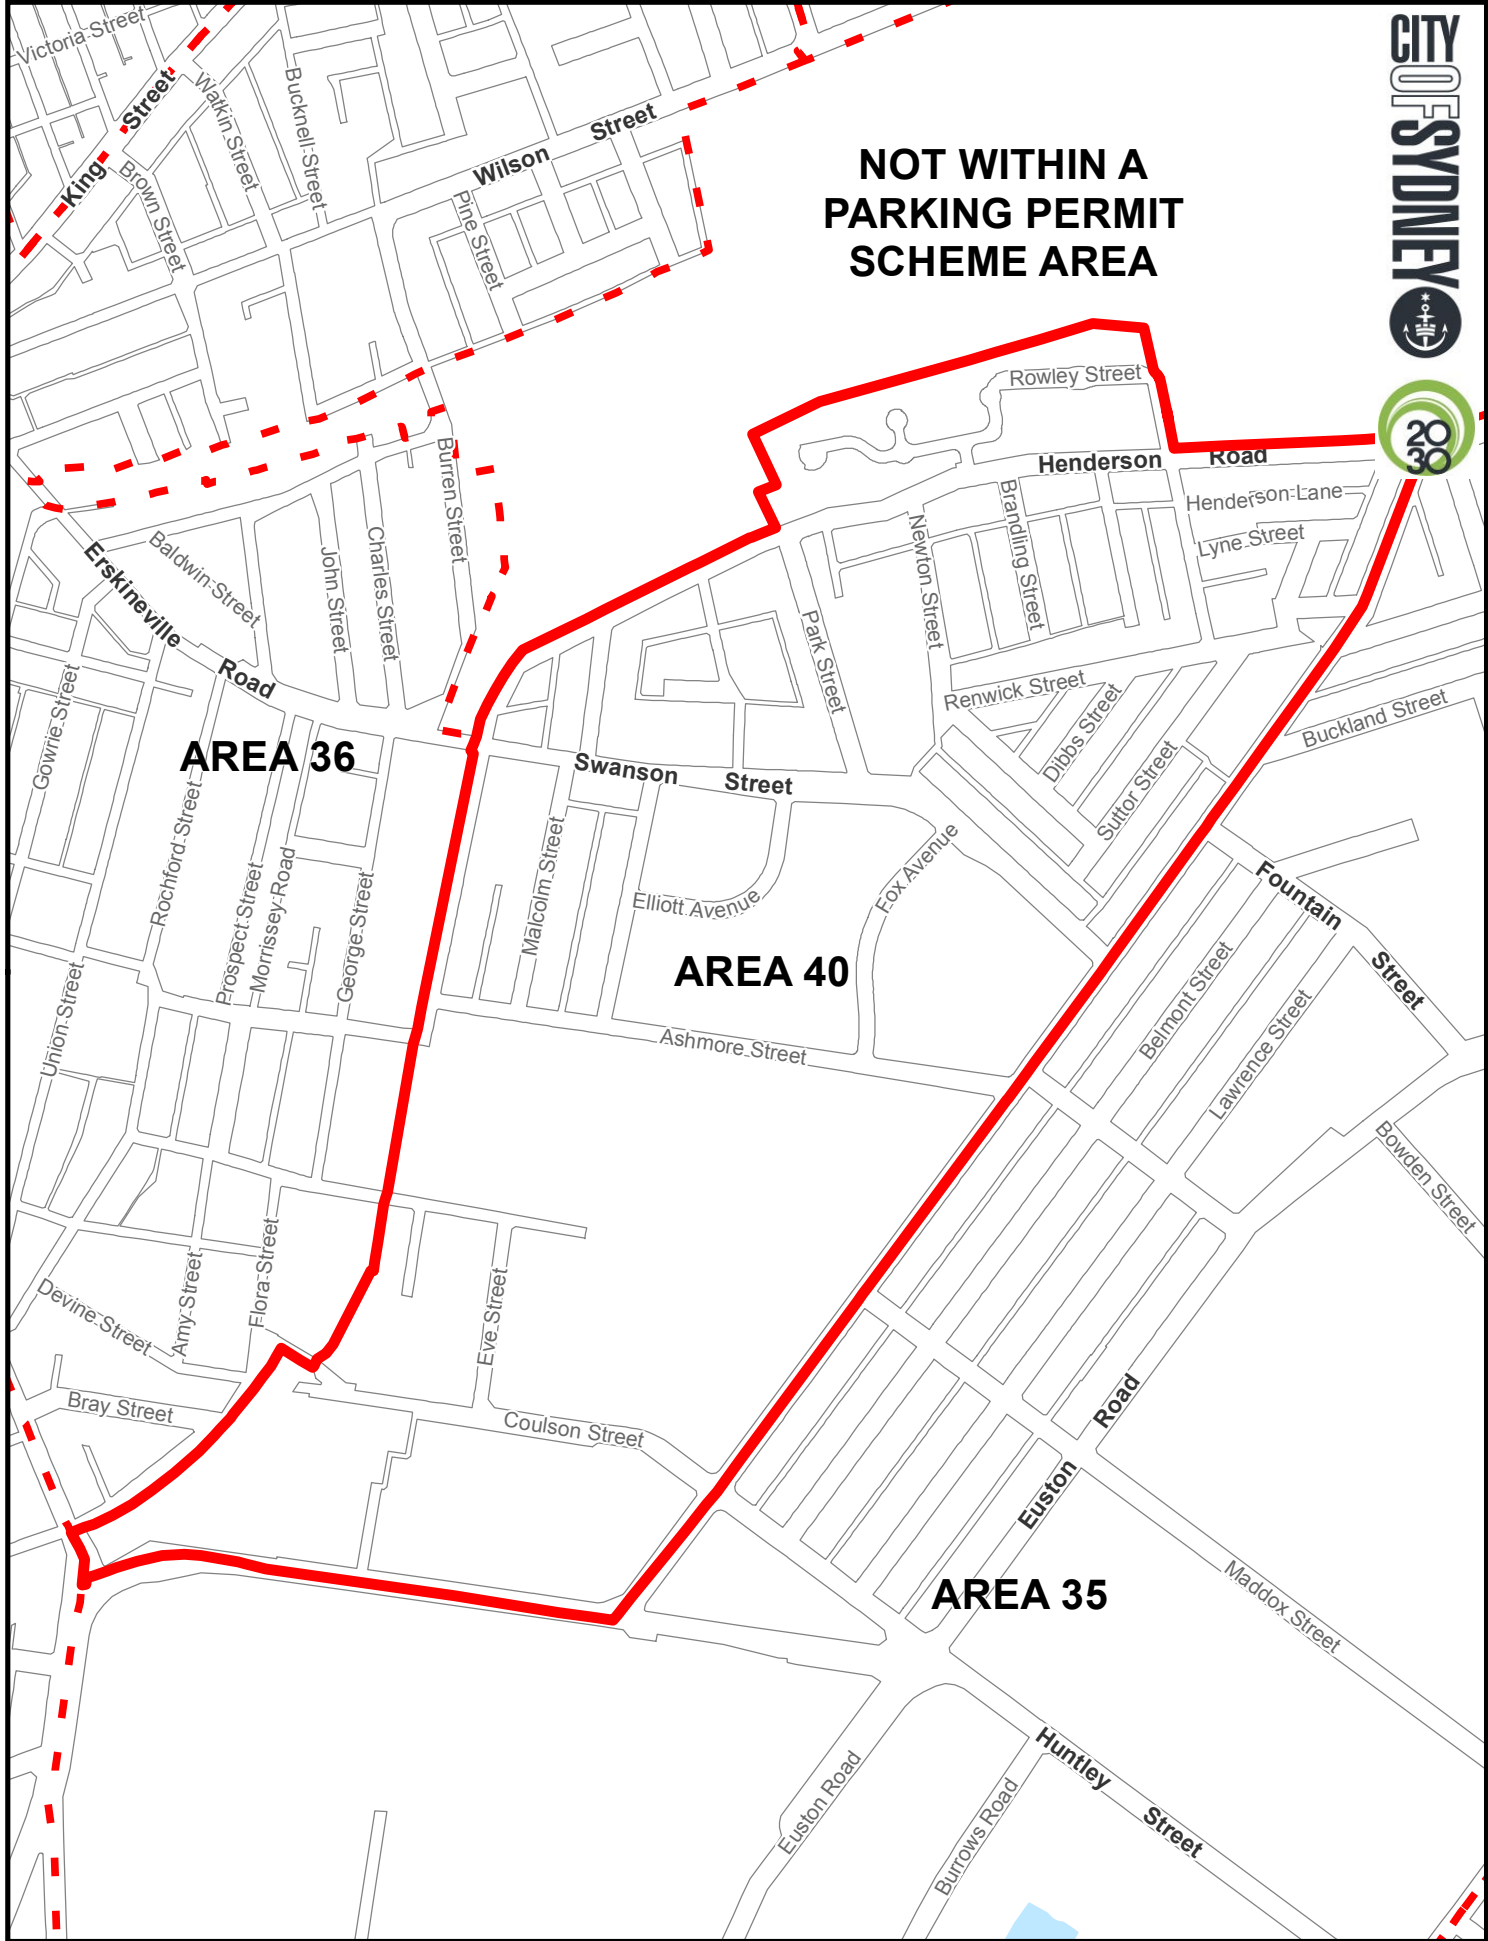

NOT WITHIN A
PARKING PERMIT
SCHEME AREA

Copyright ©2014 City of Sydney Council, All Rights Reserved
Copyright ©2014 Land and Property Information, All Rights Reserved. This map has been compiled from various sources and the publisher and/or contributors accept no responsibility for any injury, loss or damage arising from the use, error or omissions therein. While all care is taken to ensure a high degree of accuracy, users are invited to notify Council's GIS Group of any map discrepancies. No part of this map may be reproduced without written permission.

Parking Precinct

Erskineville Area 40

LEGEND

Parking Precincts