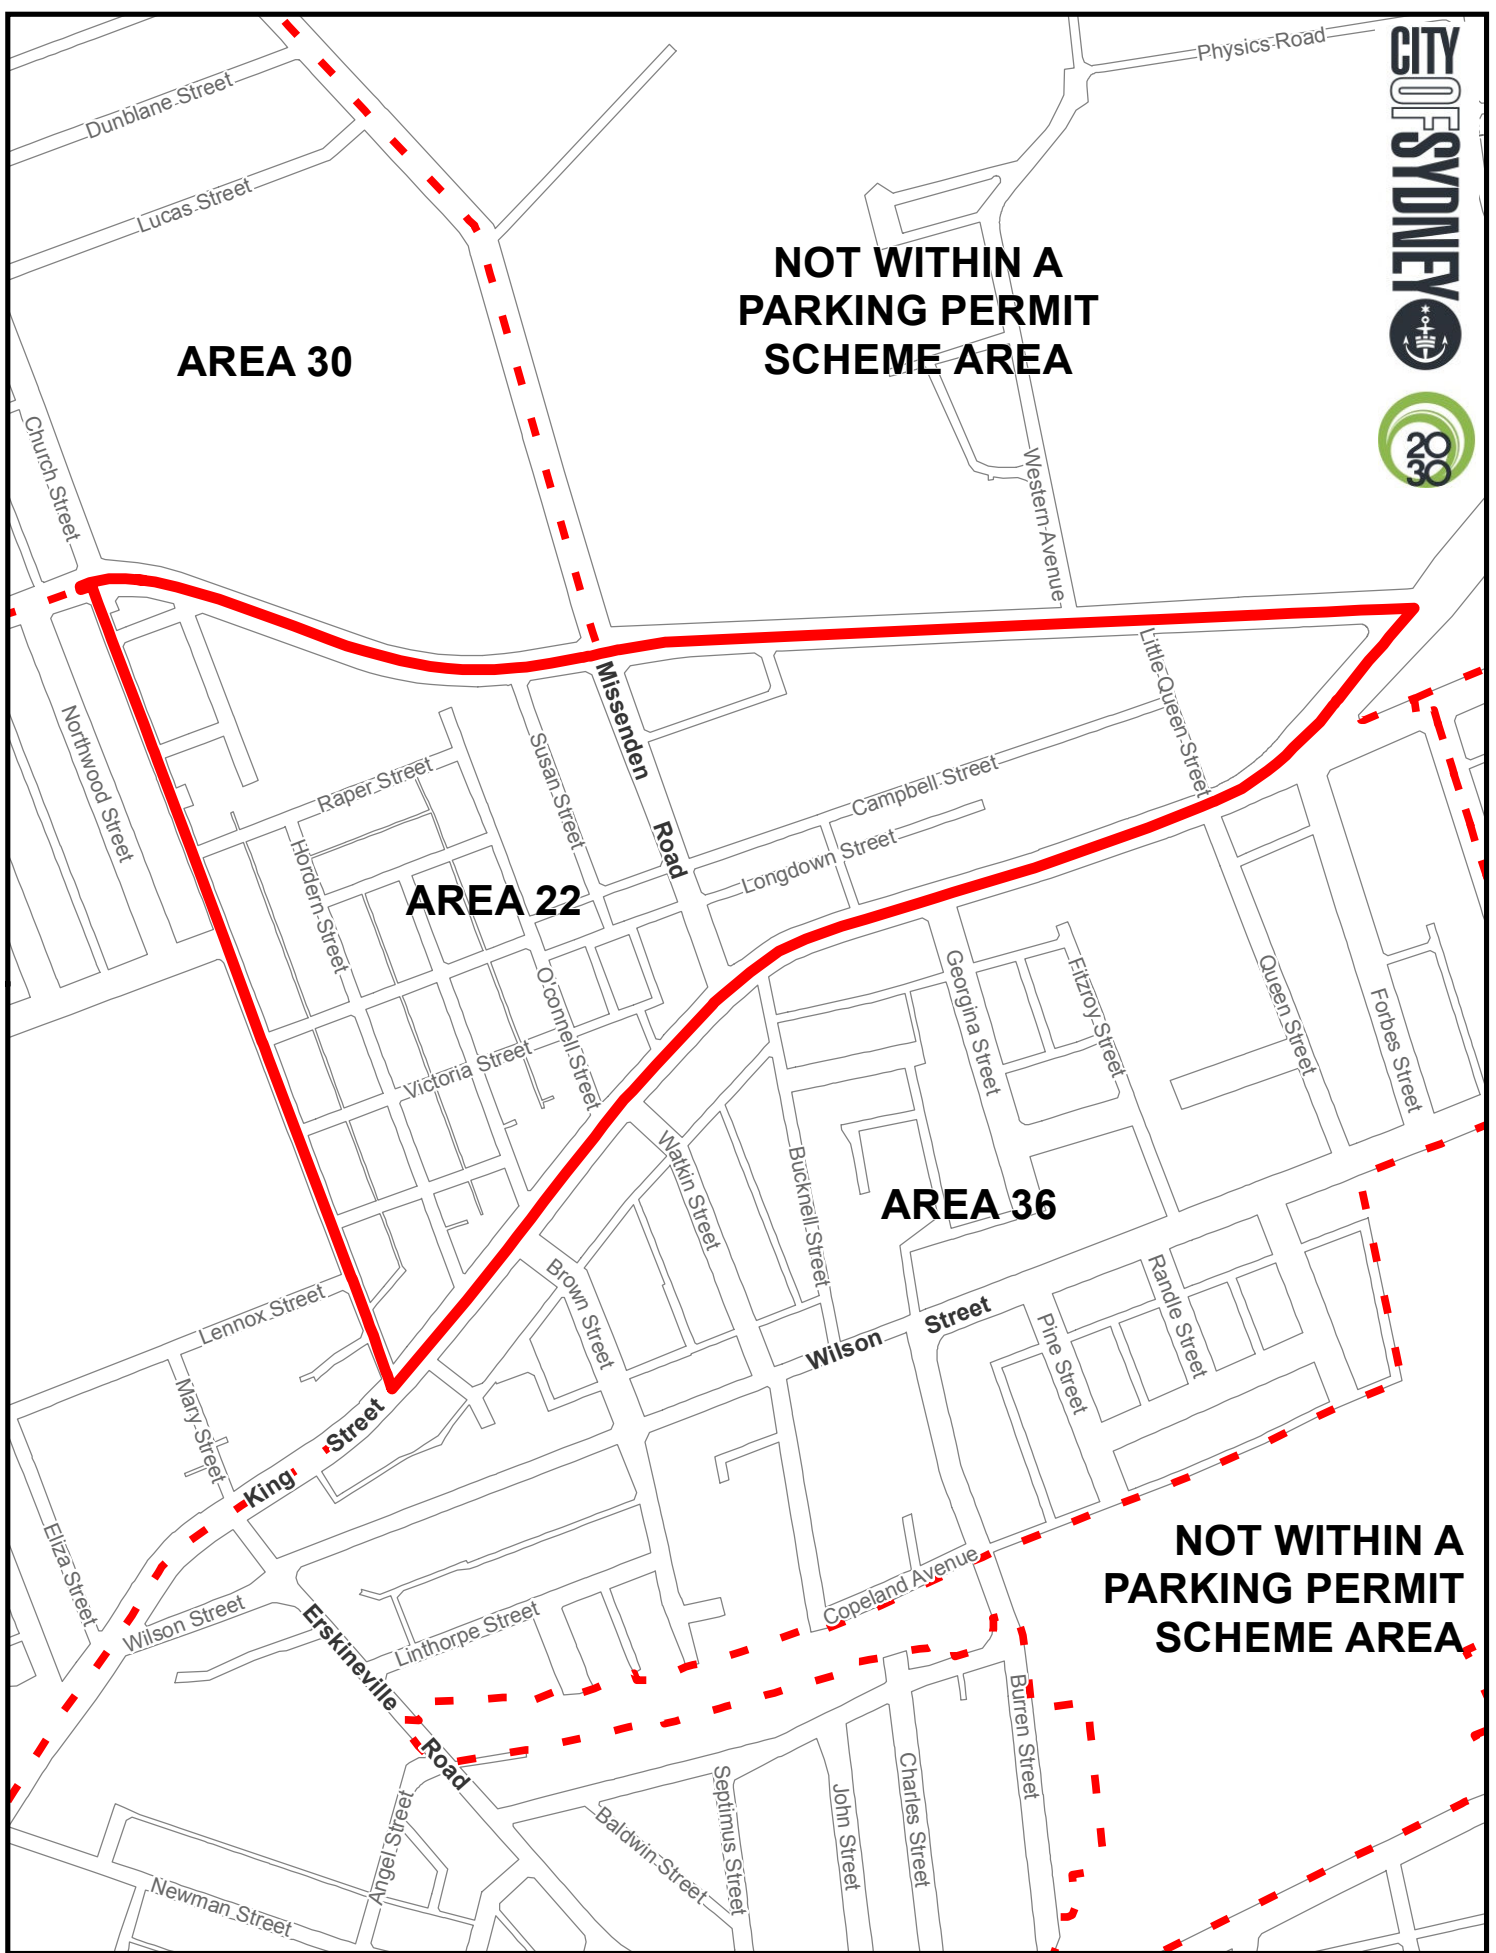

**NOT WITHIN A  
PARKING PERMIT  
SCHEME AREA**

**AREA 30**

**AREA 22**

**AREA 36**

**NOT WITHIN A  
PARKING PERMIT  
SCHEME AREA**

Copyright ©2014 City of Sydney Council, All Rights Reserved  
Copyright ©2014 Land and Property Information, All Rights Reserved. This map has been compiled from various sources and the publisher and/or contributors accept no responsibility for any injury, loss or damage arising from the use, error or omissions therein. While all care is taken to ensure a high degree of accuracy, users are invited to notify Council's GIS Group of any map discrepancies. No part of this map may be reproduced without written permission.

**Parking Precinct**

Newtown Area 22

**LEGEND**

Parking Precincts