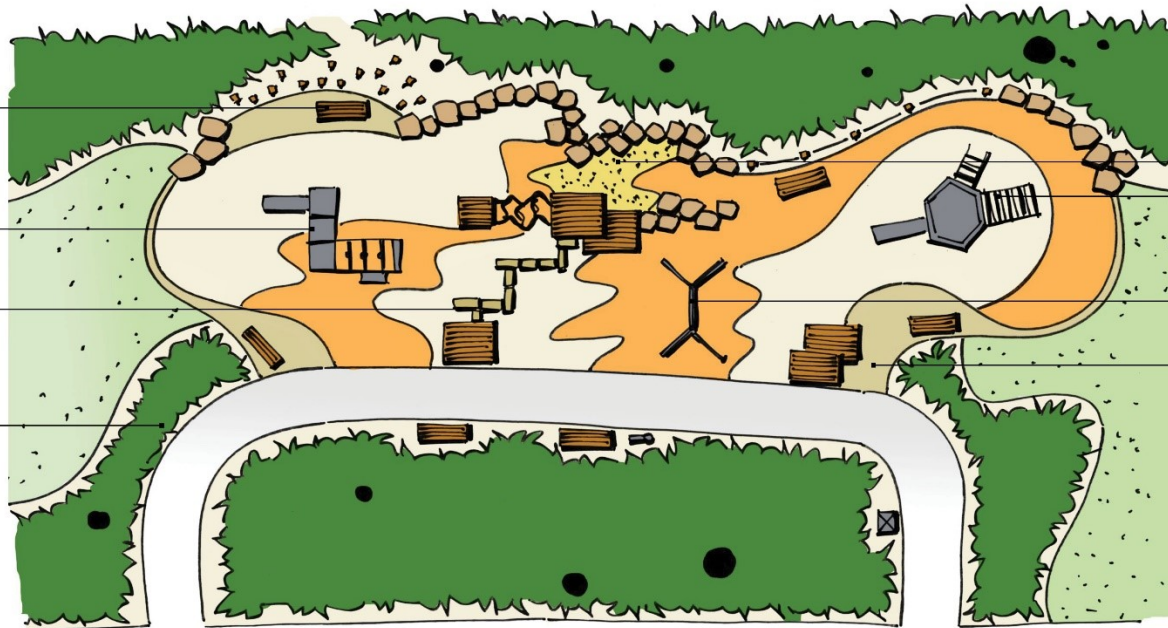

Kimberley Grove Playground Renewal Works - Draft Concept

city of villages

Location map

New bench seats

New play unit for toddlers with mulch & new rubber softfall

Balance beams and nature play area

New plantings

KIMBERLEY

GROVE

Sandpit
New play unit for older children
New swing set
New recycled brick paving

A. New seats
B. Balance beams & nature play
C. New plantings
D. New recycled brick paving

Draft Concept Plan

Not to scale
Rev B 9.1.18

city of villages

Sydney2030/Green/Global/Connected