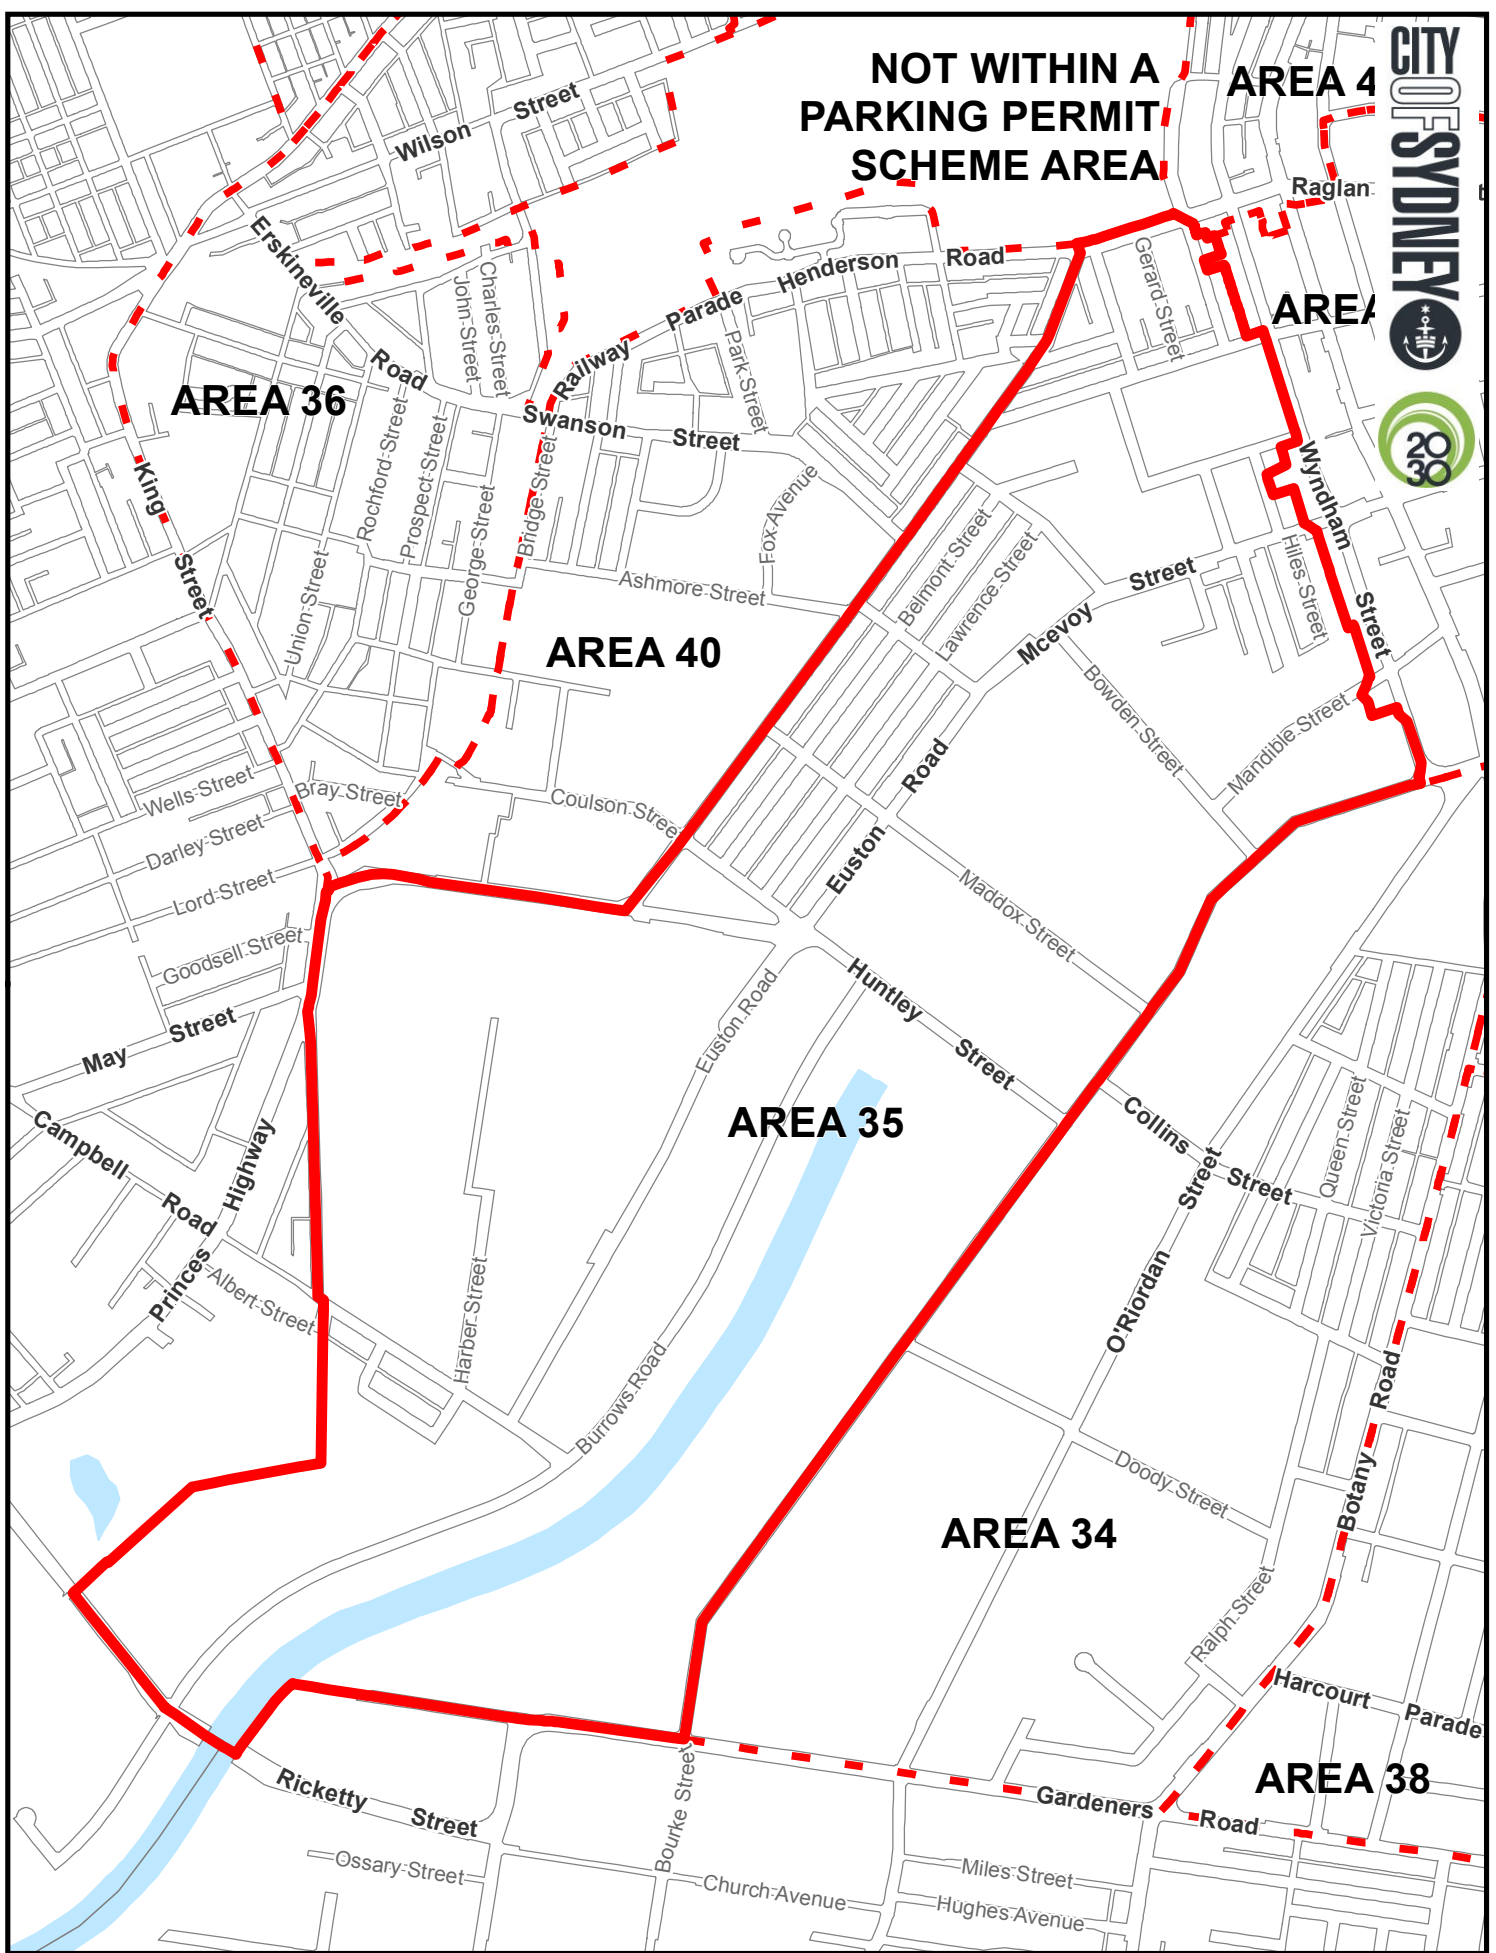

NOT WITHIN A
PARKING PERMIT
SCHEME AREA

Copyright ©2014 City of Sydney Council, All Rights Reserved
Copyright ©2014 Land and Property Information, All Rights Reserved. This map has been compiled from various sources and the publisher and/or contributors accept no responsibility for any injury, loss or damage arising from the use, error or omissions therein. While all care is taken to ensure a high degree of accuracy, users are invited to notify Council's GIS Group of any map discrepancies. No part of this map may be reproduced without written permission.

Parking Precinct

Alexandria Area 35

LEGEND

Parking Precincts